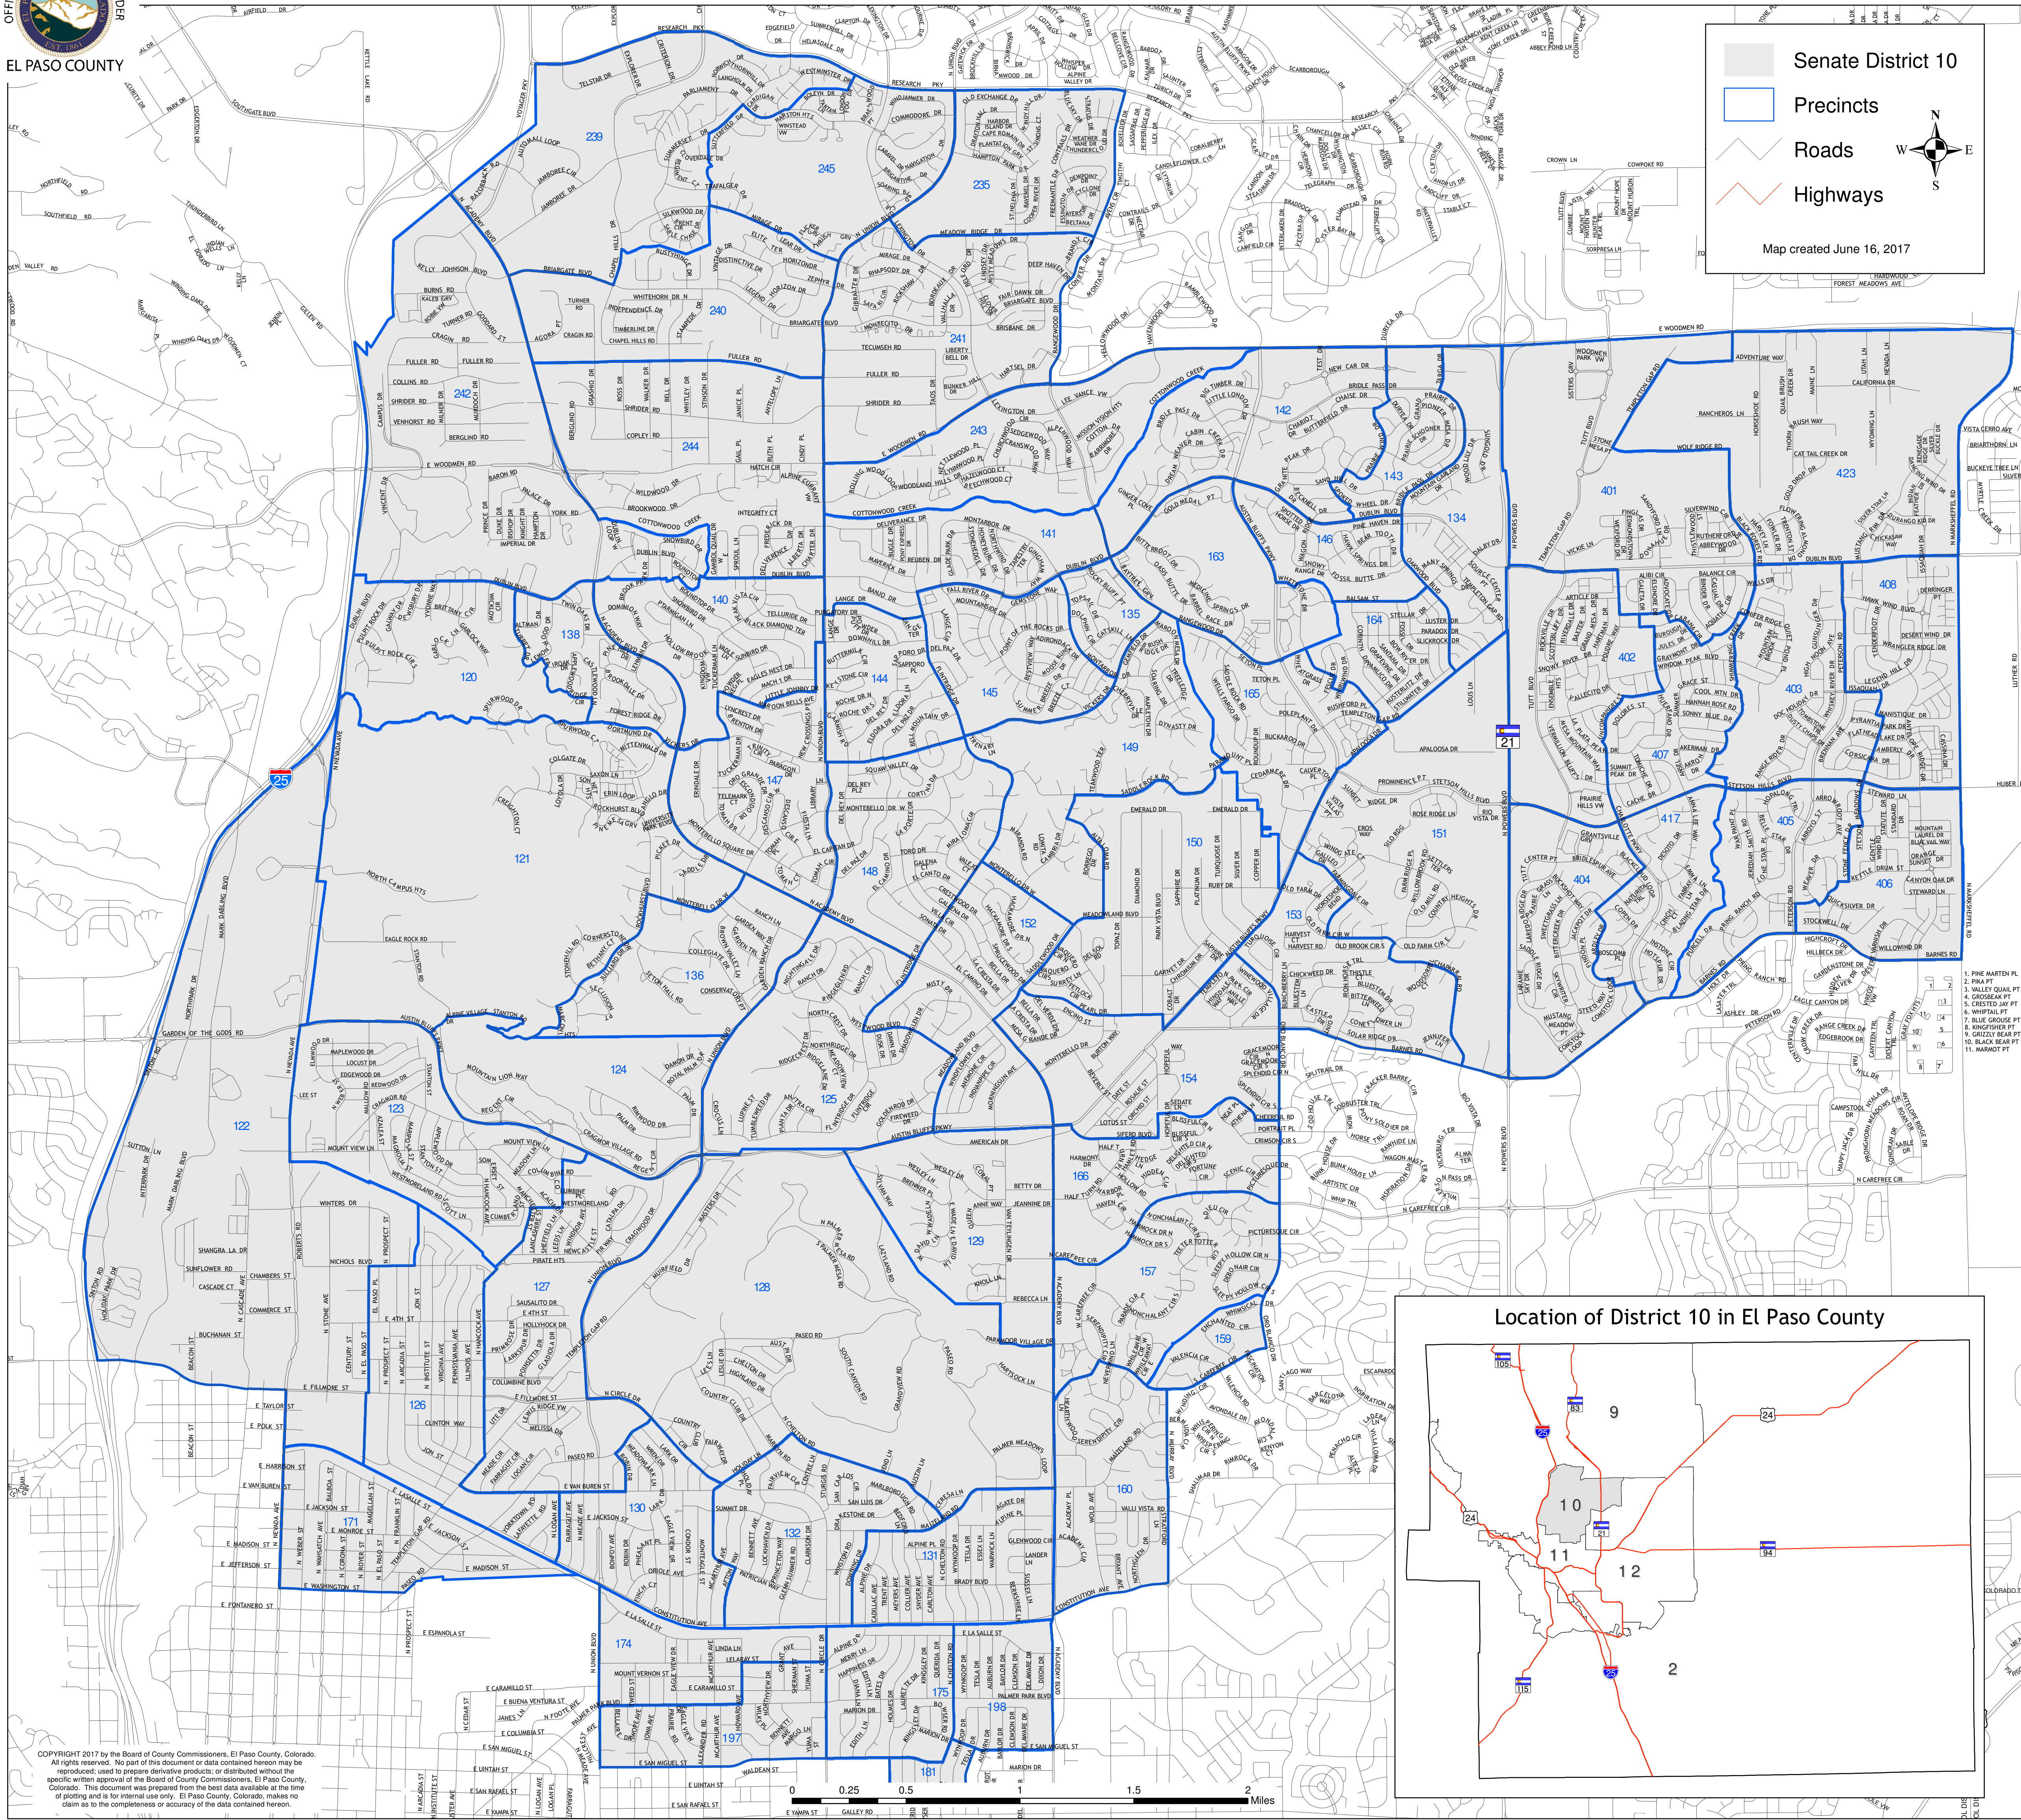

State Senate District 10 - El Paso County, Colorado

EL PASO COUNTY

Senate District 10
 Precincts
 Roads
 Highways

N
W E
S

Map created June 16, 2017

0 0.25 0.5 1 1.5 2 Miles