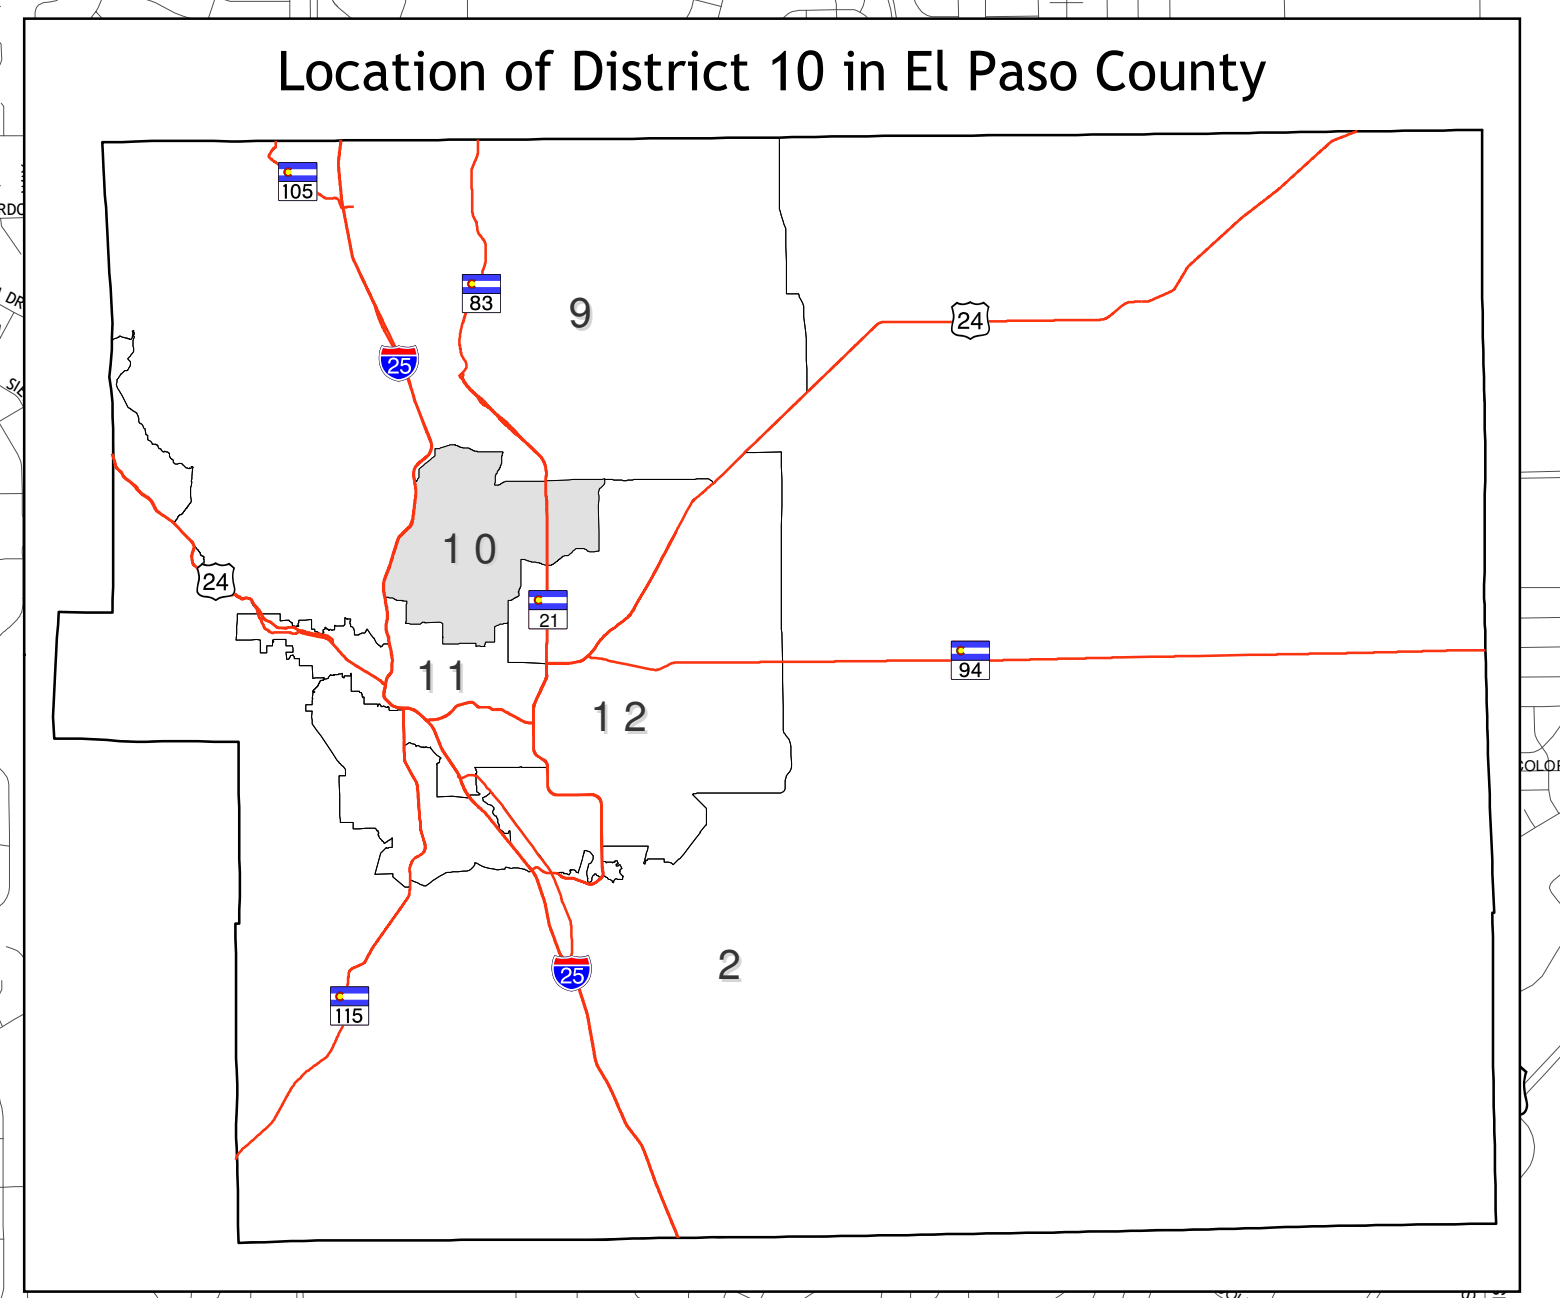

State Senate District 10 - El Paso County, Colorado

EL PASO COUNTY

Senate District 10
 Precincts
 Roads
 Highways

N
W E
S

Map created June 16, 2017

0 0.25 0.5 1 1.5 2 Miles