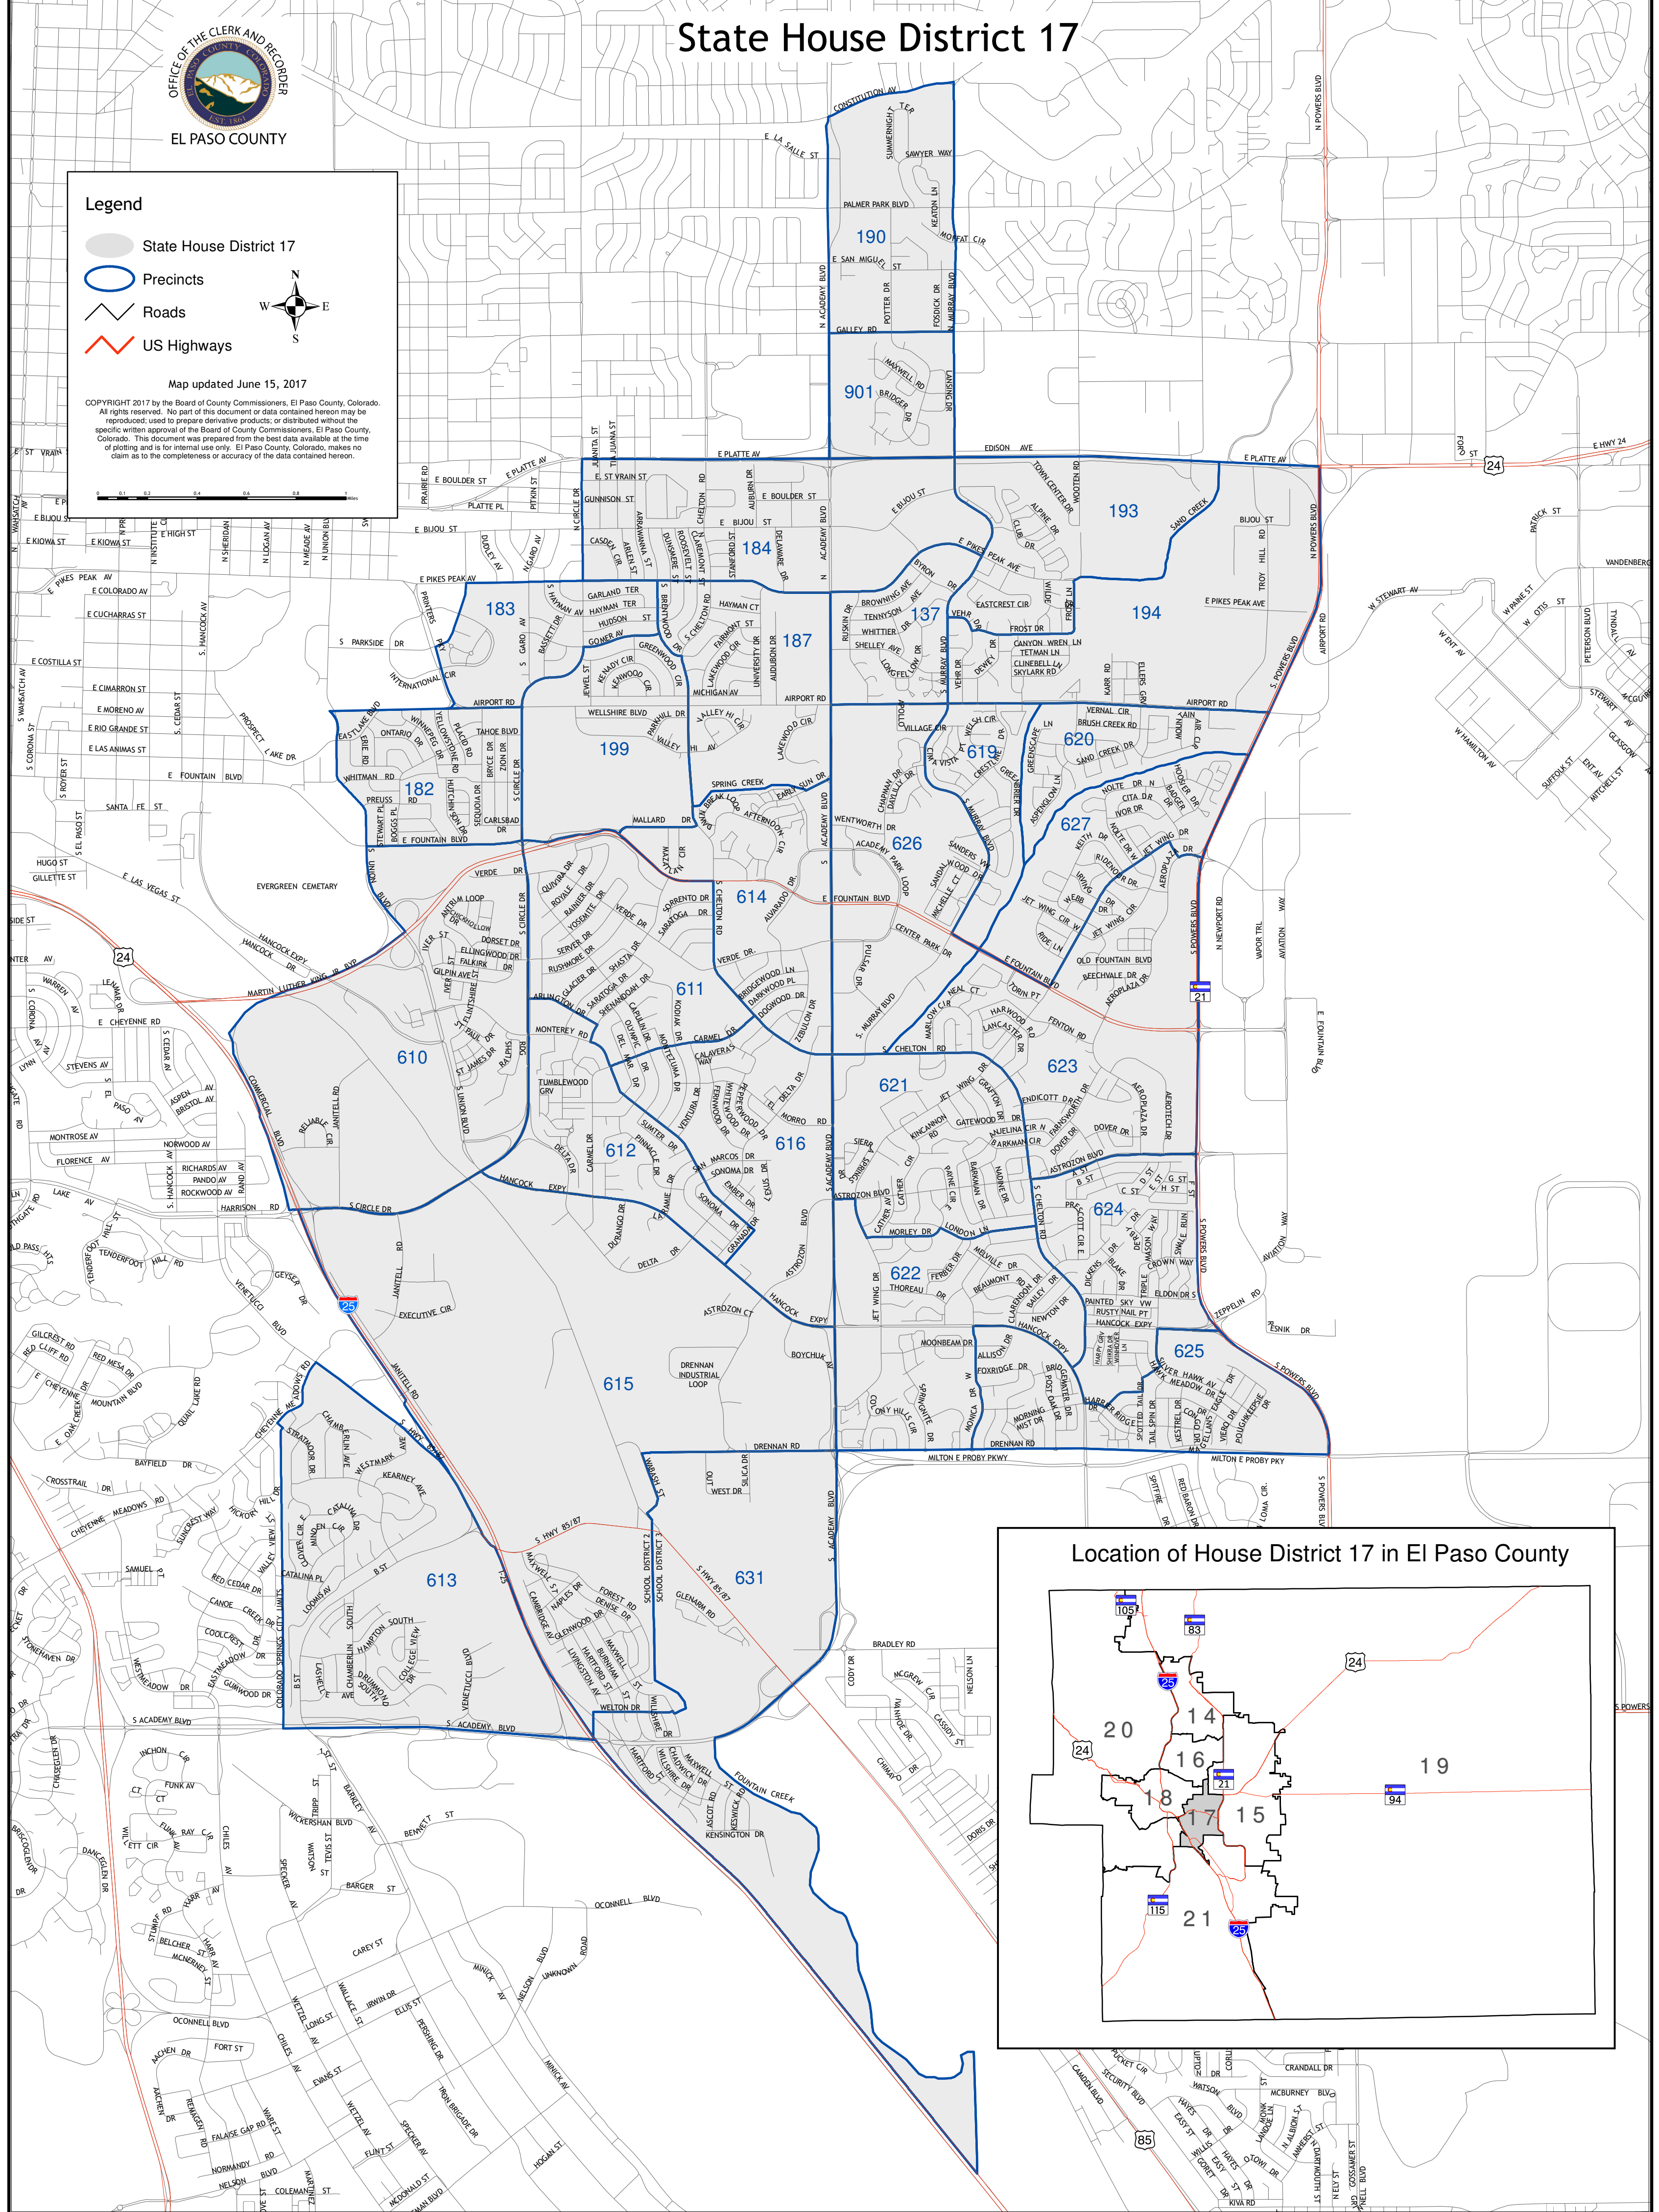

State House District 17

Legend

- State House District 17
- Precincts
- Roads
- US Highways

Map updated June 15, 2017