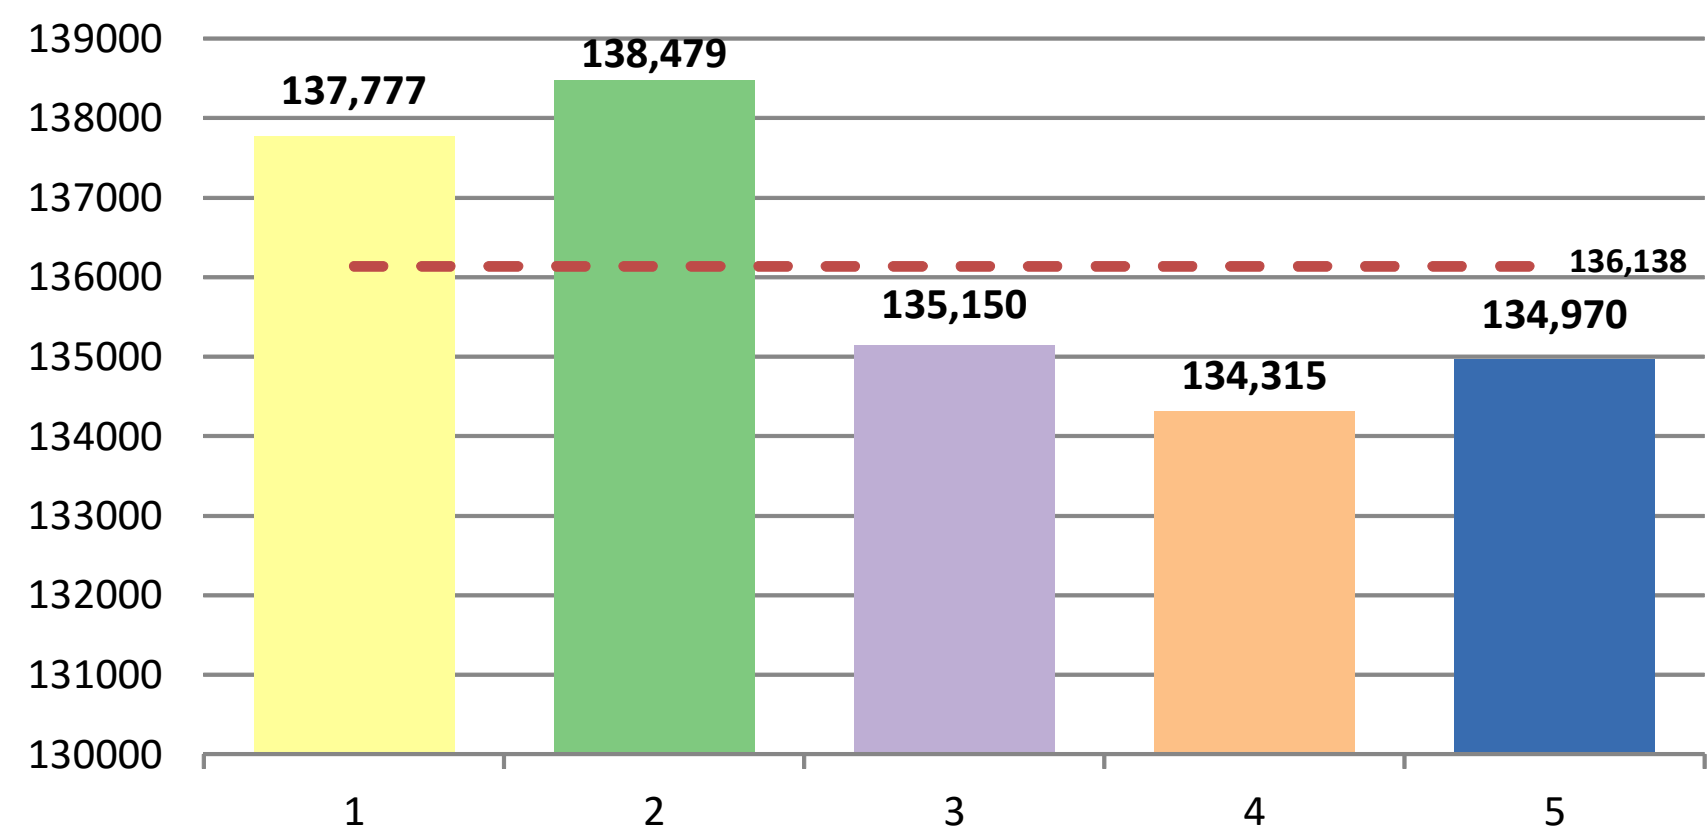

EL PASO COUNTY

2017 Population by Precinct

Commissioner Districts

1. 1
   - 2
   - 3
   - 4
   - 5
2. House Districts
   - Senate Districts
   - Precincts
   - Highways

District	Population	Deviation	% Deviation
1	137,777	1639	1.204
2	138,479	2341	1.720
3	135,150	-988	-0.726
4	134,315	-1,823	-1.339
5	134,970	-1,168	-0.858

Total Pop. 680691
Optimal: 136138

Commissioner District Population