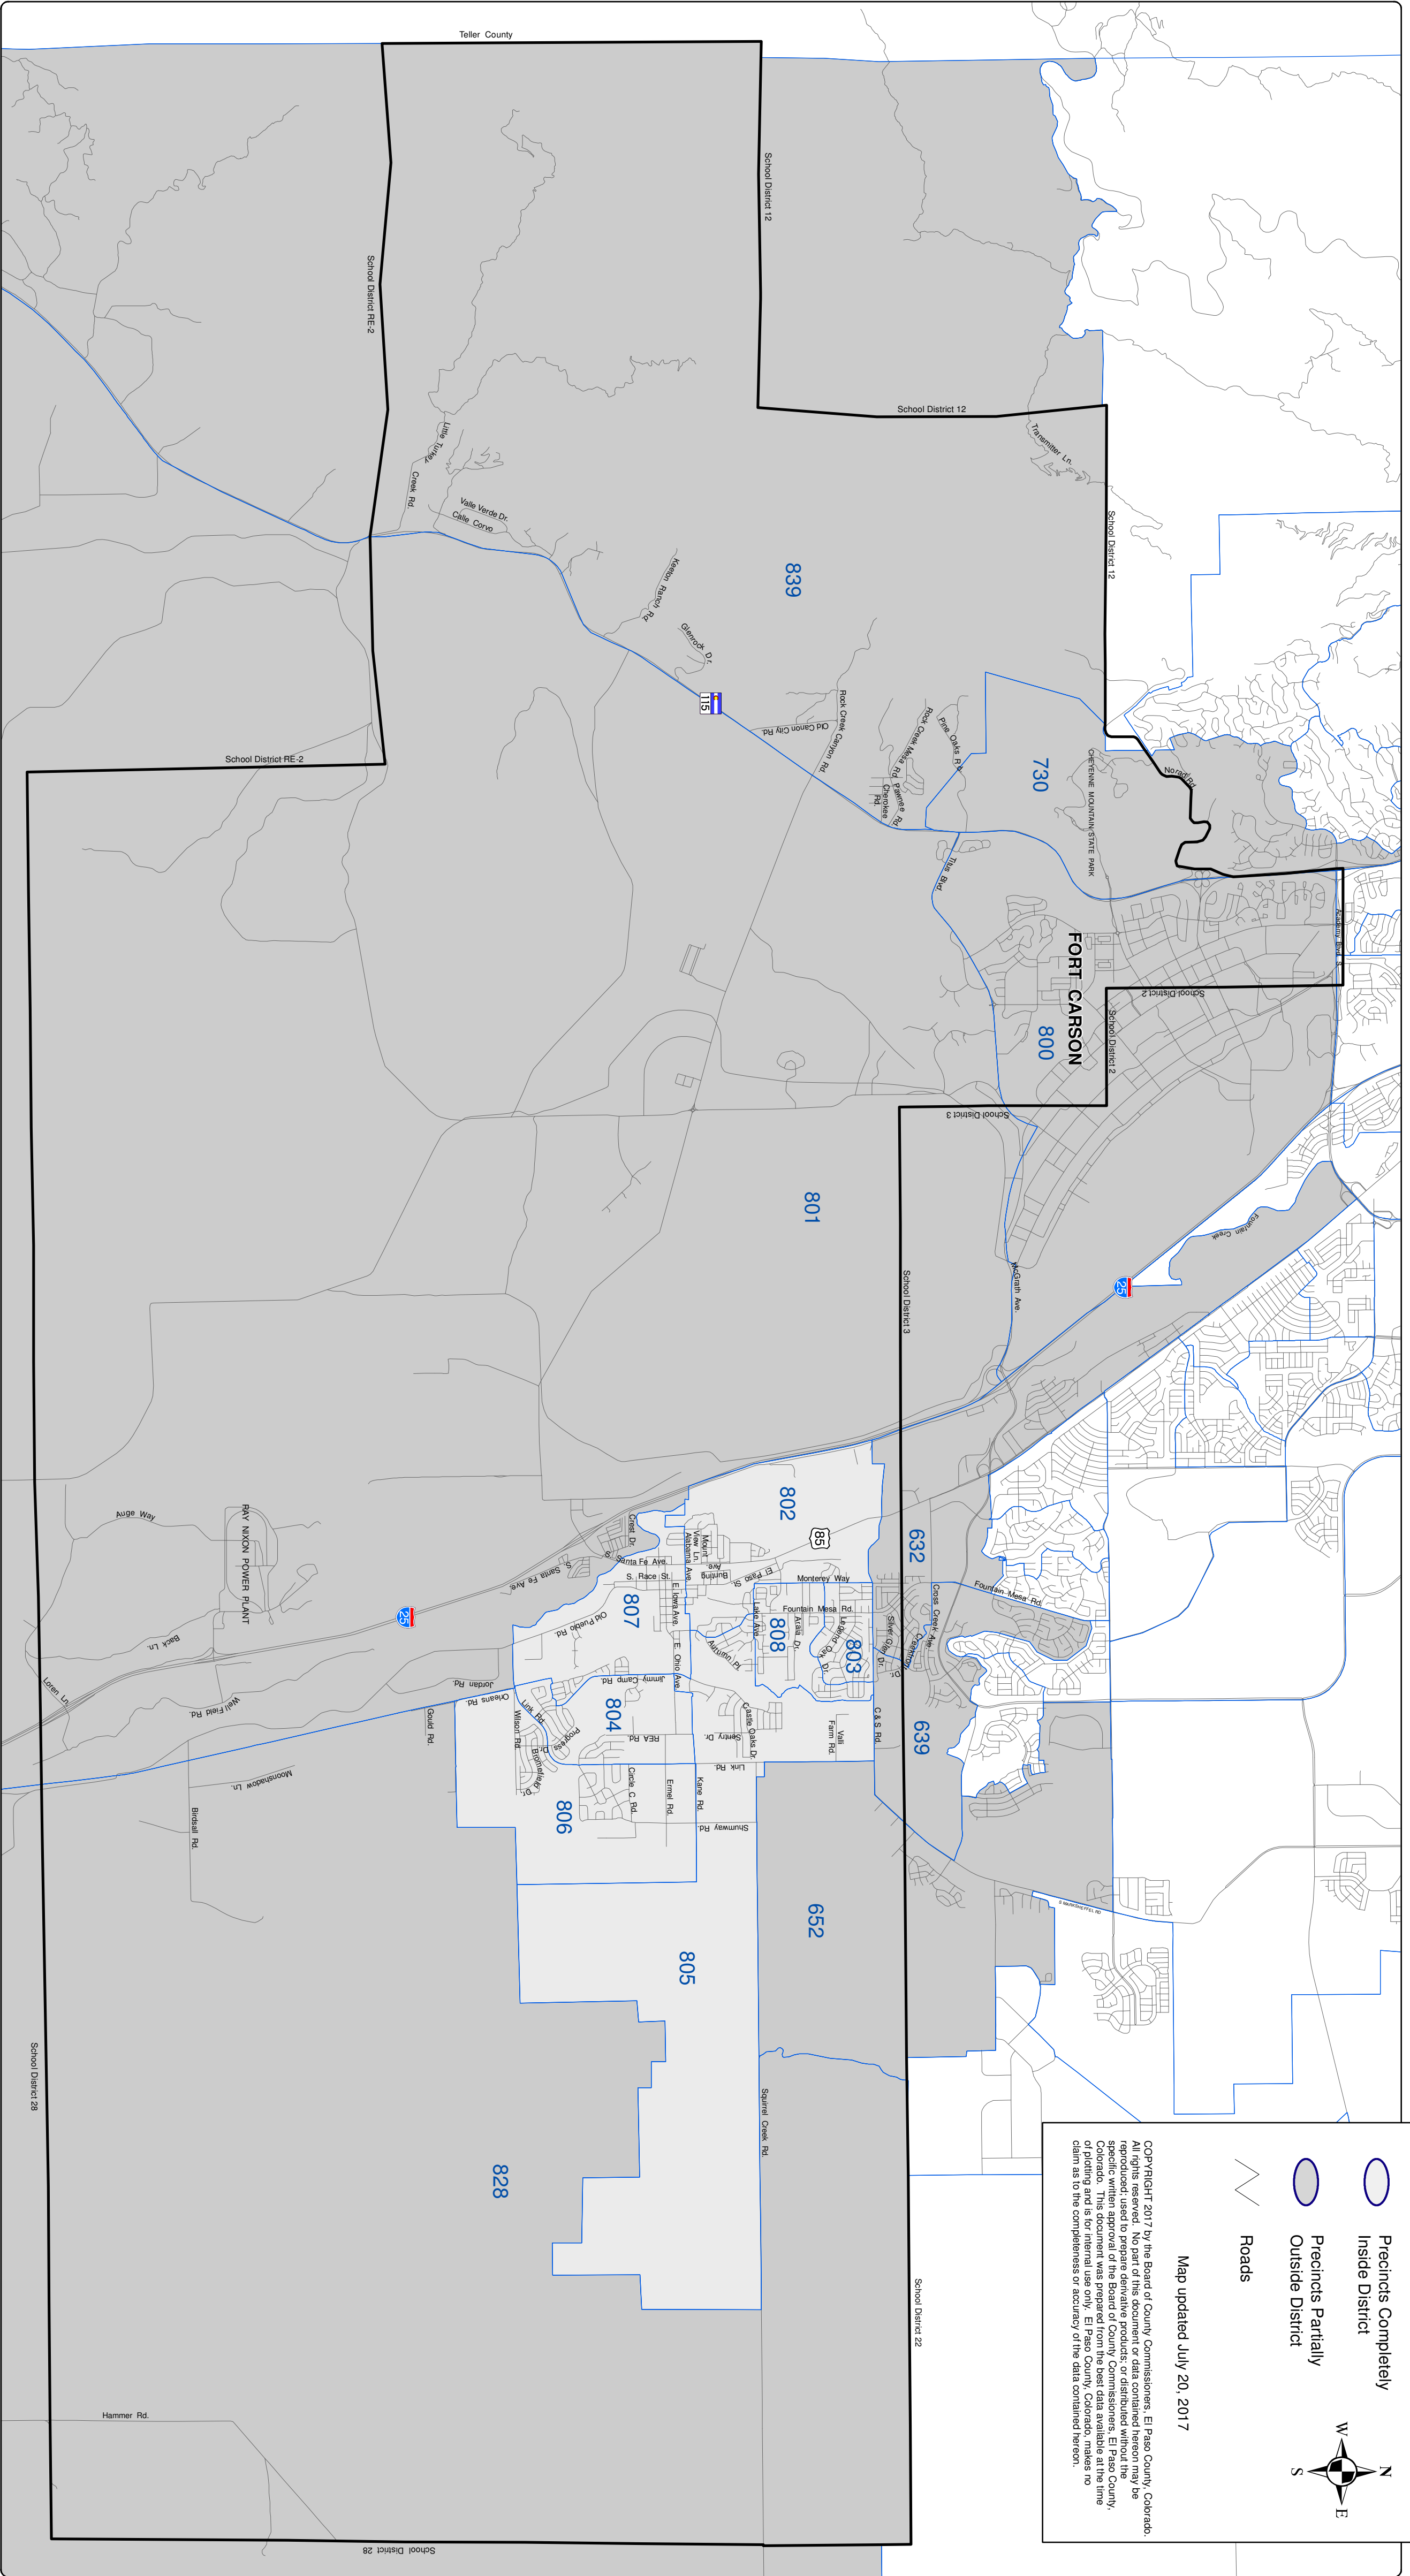

# Fountain/Fort Carson School District No. 8 El Paso County Election Precincts

 District 8 Boundary  
 Precincts Completely Inside District  
 Precincts Partially Outside District  
 Roads

Map updated July 20, 2017