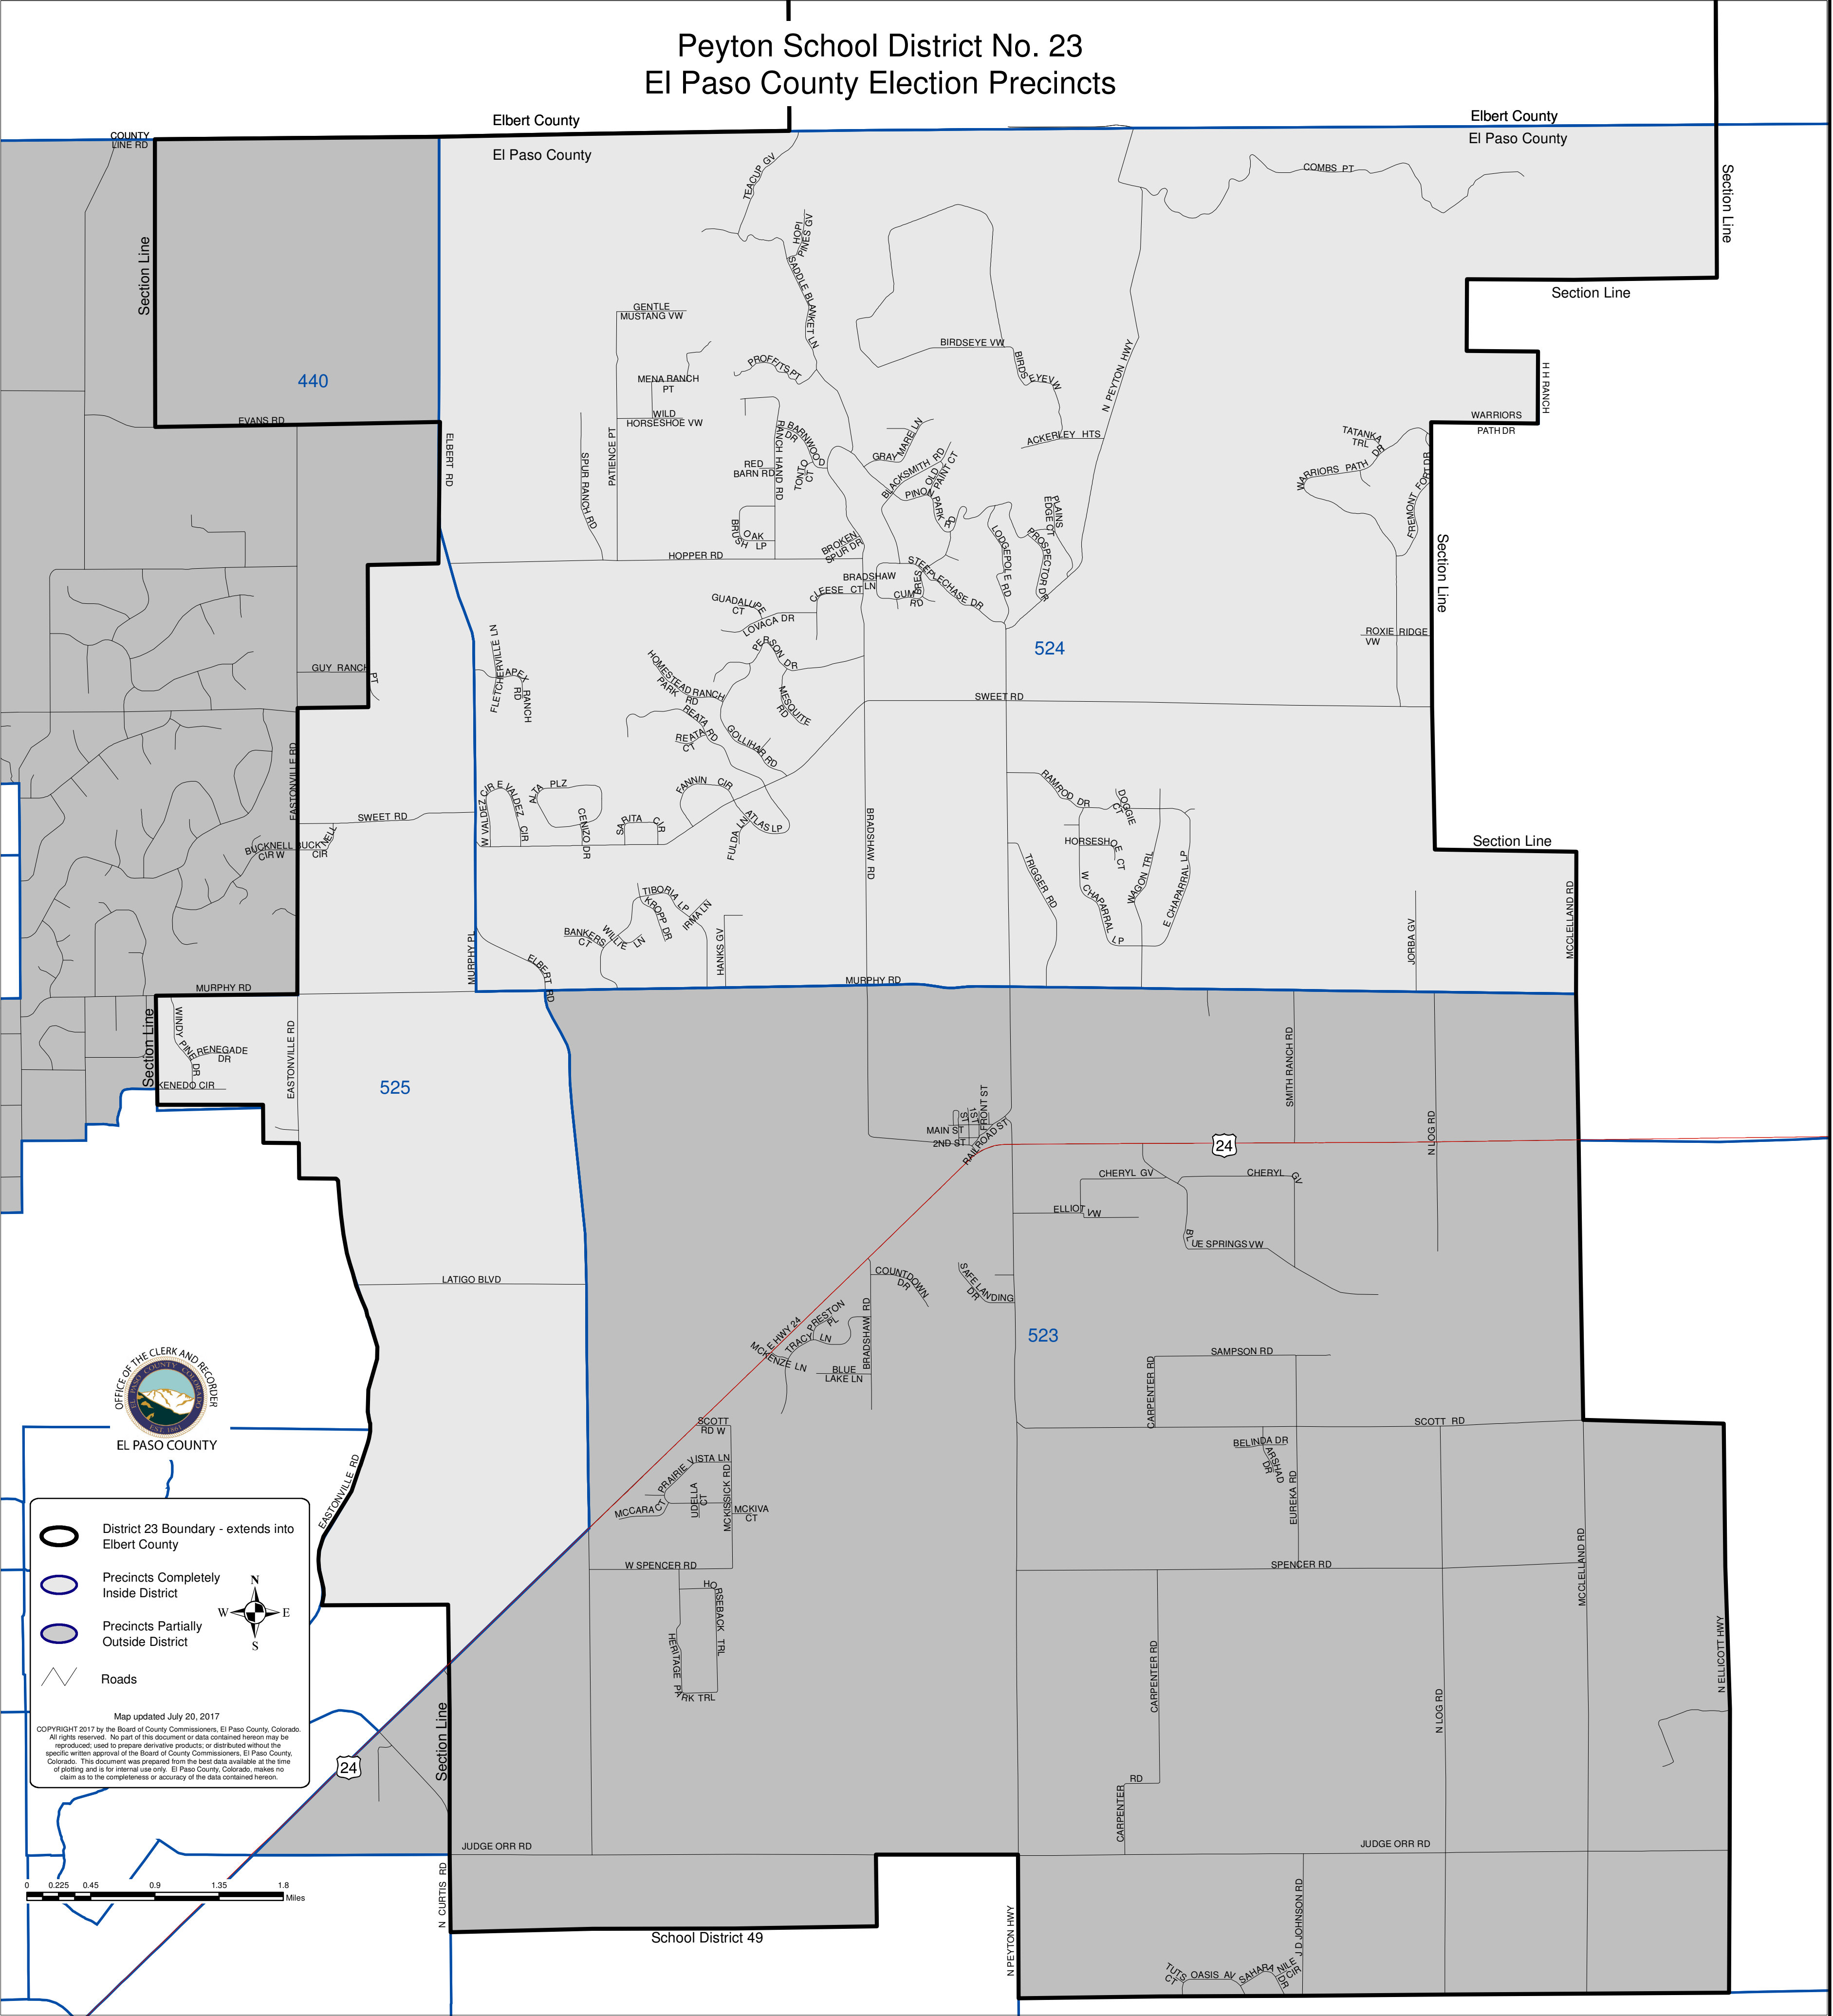

Peyton School District No. 23 El Paso County Election Precincts

Elbert County

Elbert County

El Paso County

El Paso County

EL PASO COUNTY

- District 23 Boundary - extends into Elbert County
- Precincts Completely Inside District
- Precincts Partially Outside District
- Roads

Map updated July 20, 2017

COPYRIGHT 2017 by the Board of County Commissioners, El Paso County, Colorado. All rights reserved. No part of this document or data contained herein may be reproduced, used to prepare derivative products, or distributed without the specific written approval of the Board of County Commissioners, El Paso County, Colorado. This document was prepared from the best data available at the time of plotting and is for internal use only. El Paso County, Colorado, makes no claim as to the completeness or accuracy of the data contained herein.

School District 49