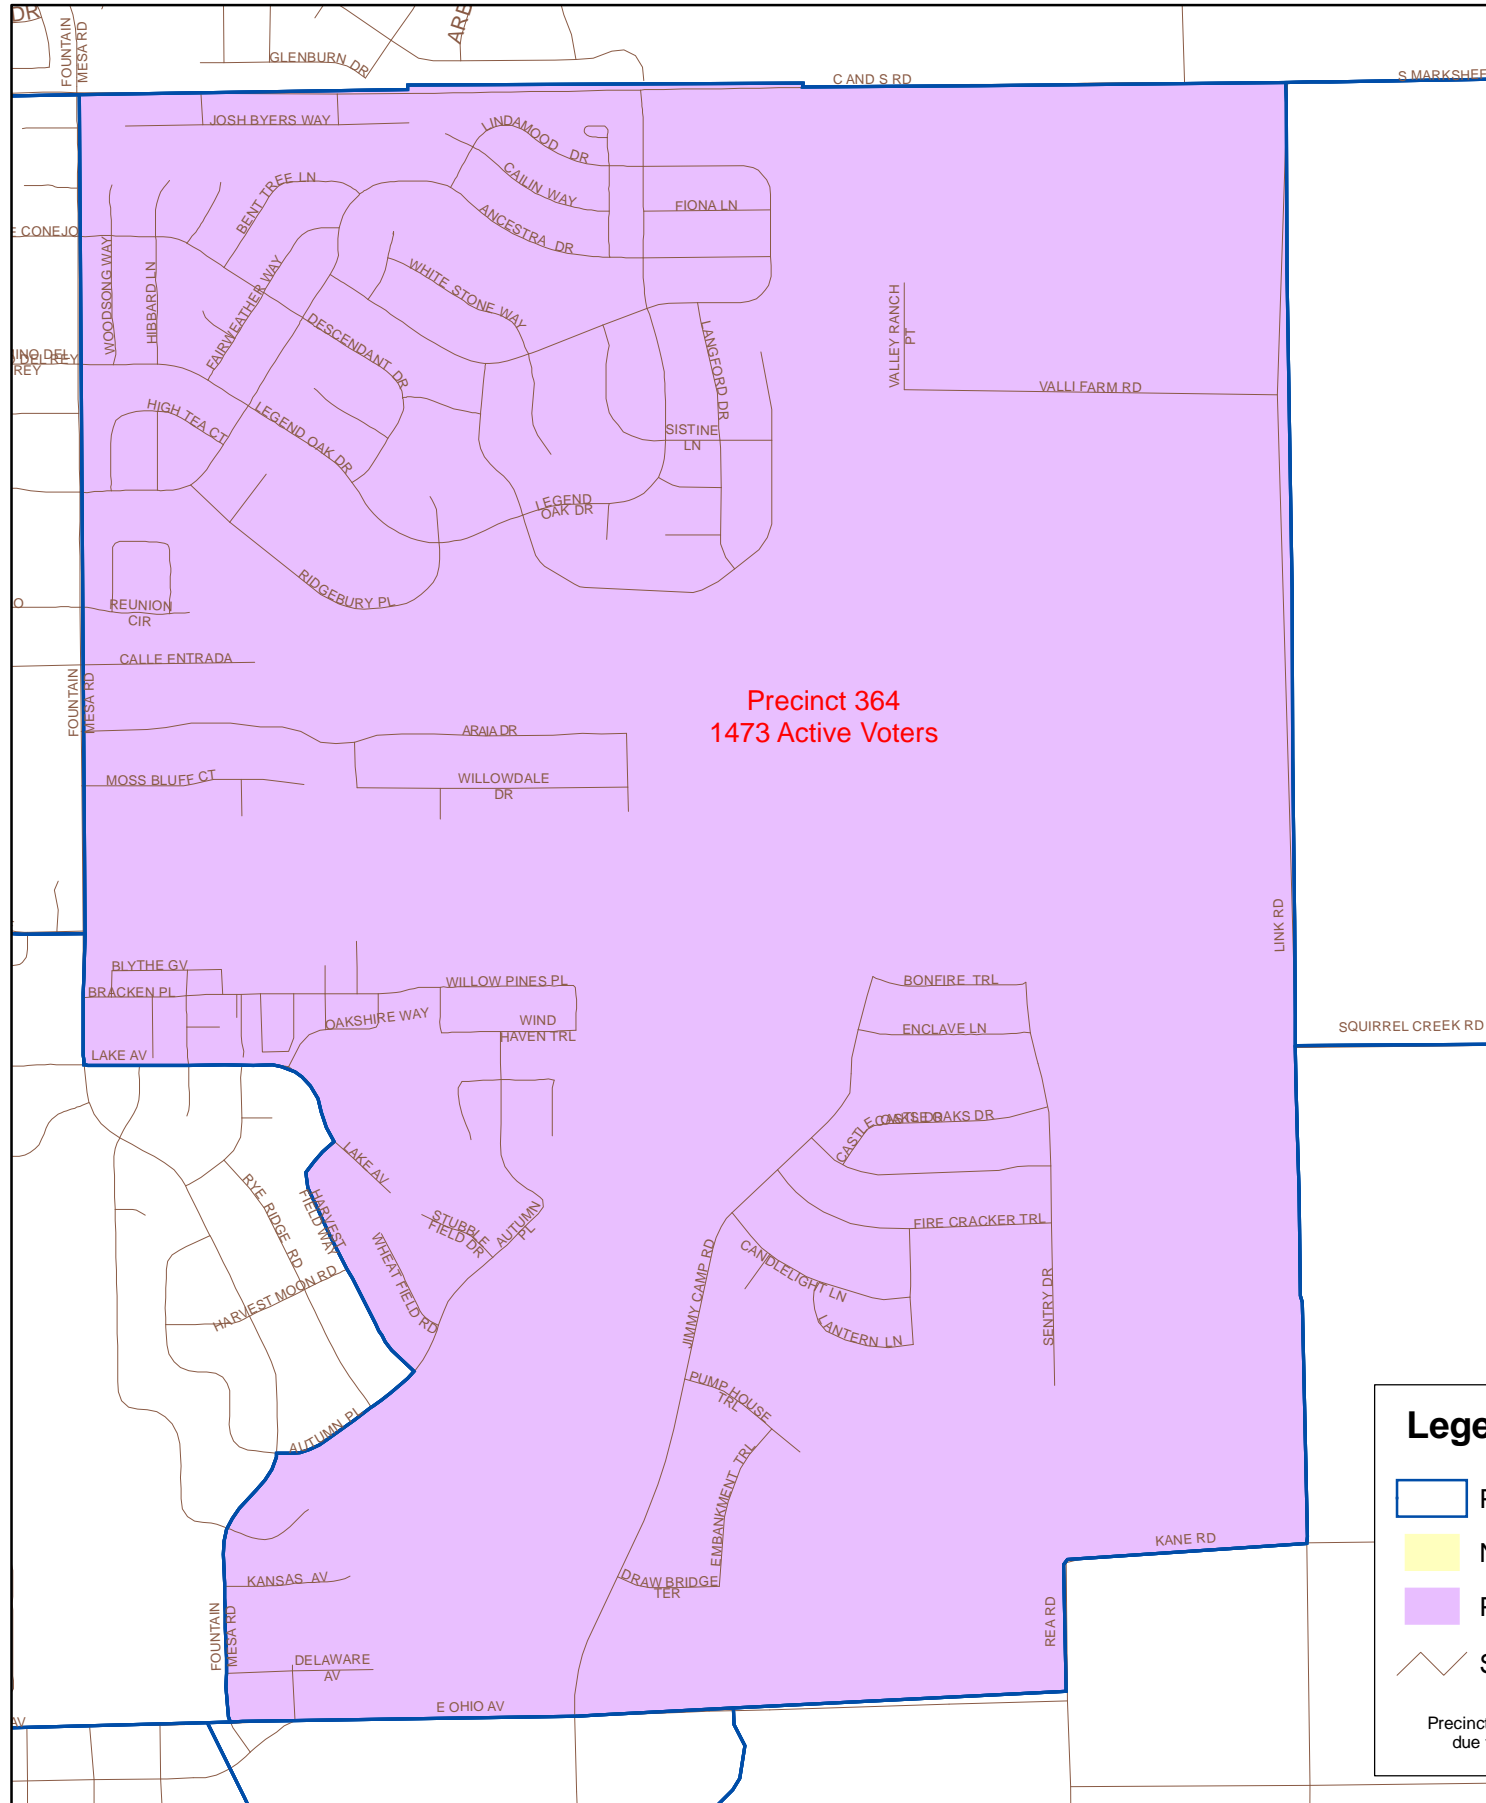

Current Configuration

Proposed Split of Precinct 364

Proposed Configuration

Legend

- Precinct Boundaries
- New Precinct 388
- Precinct 364
- Streets

Precinct 388 will be created from Precinct 364 due to increases in Active Voter counts.