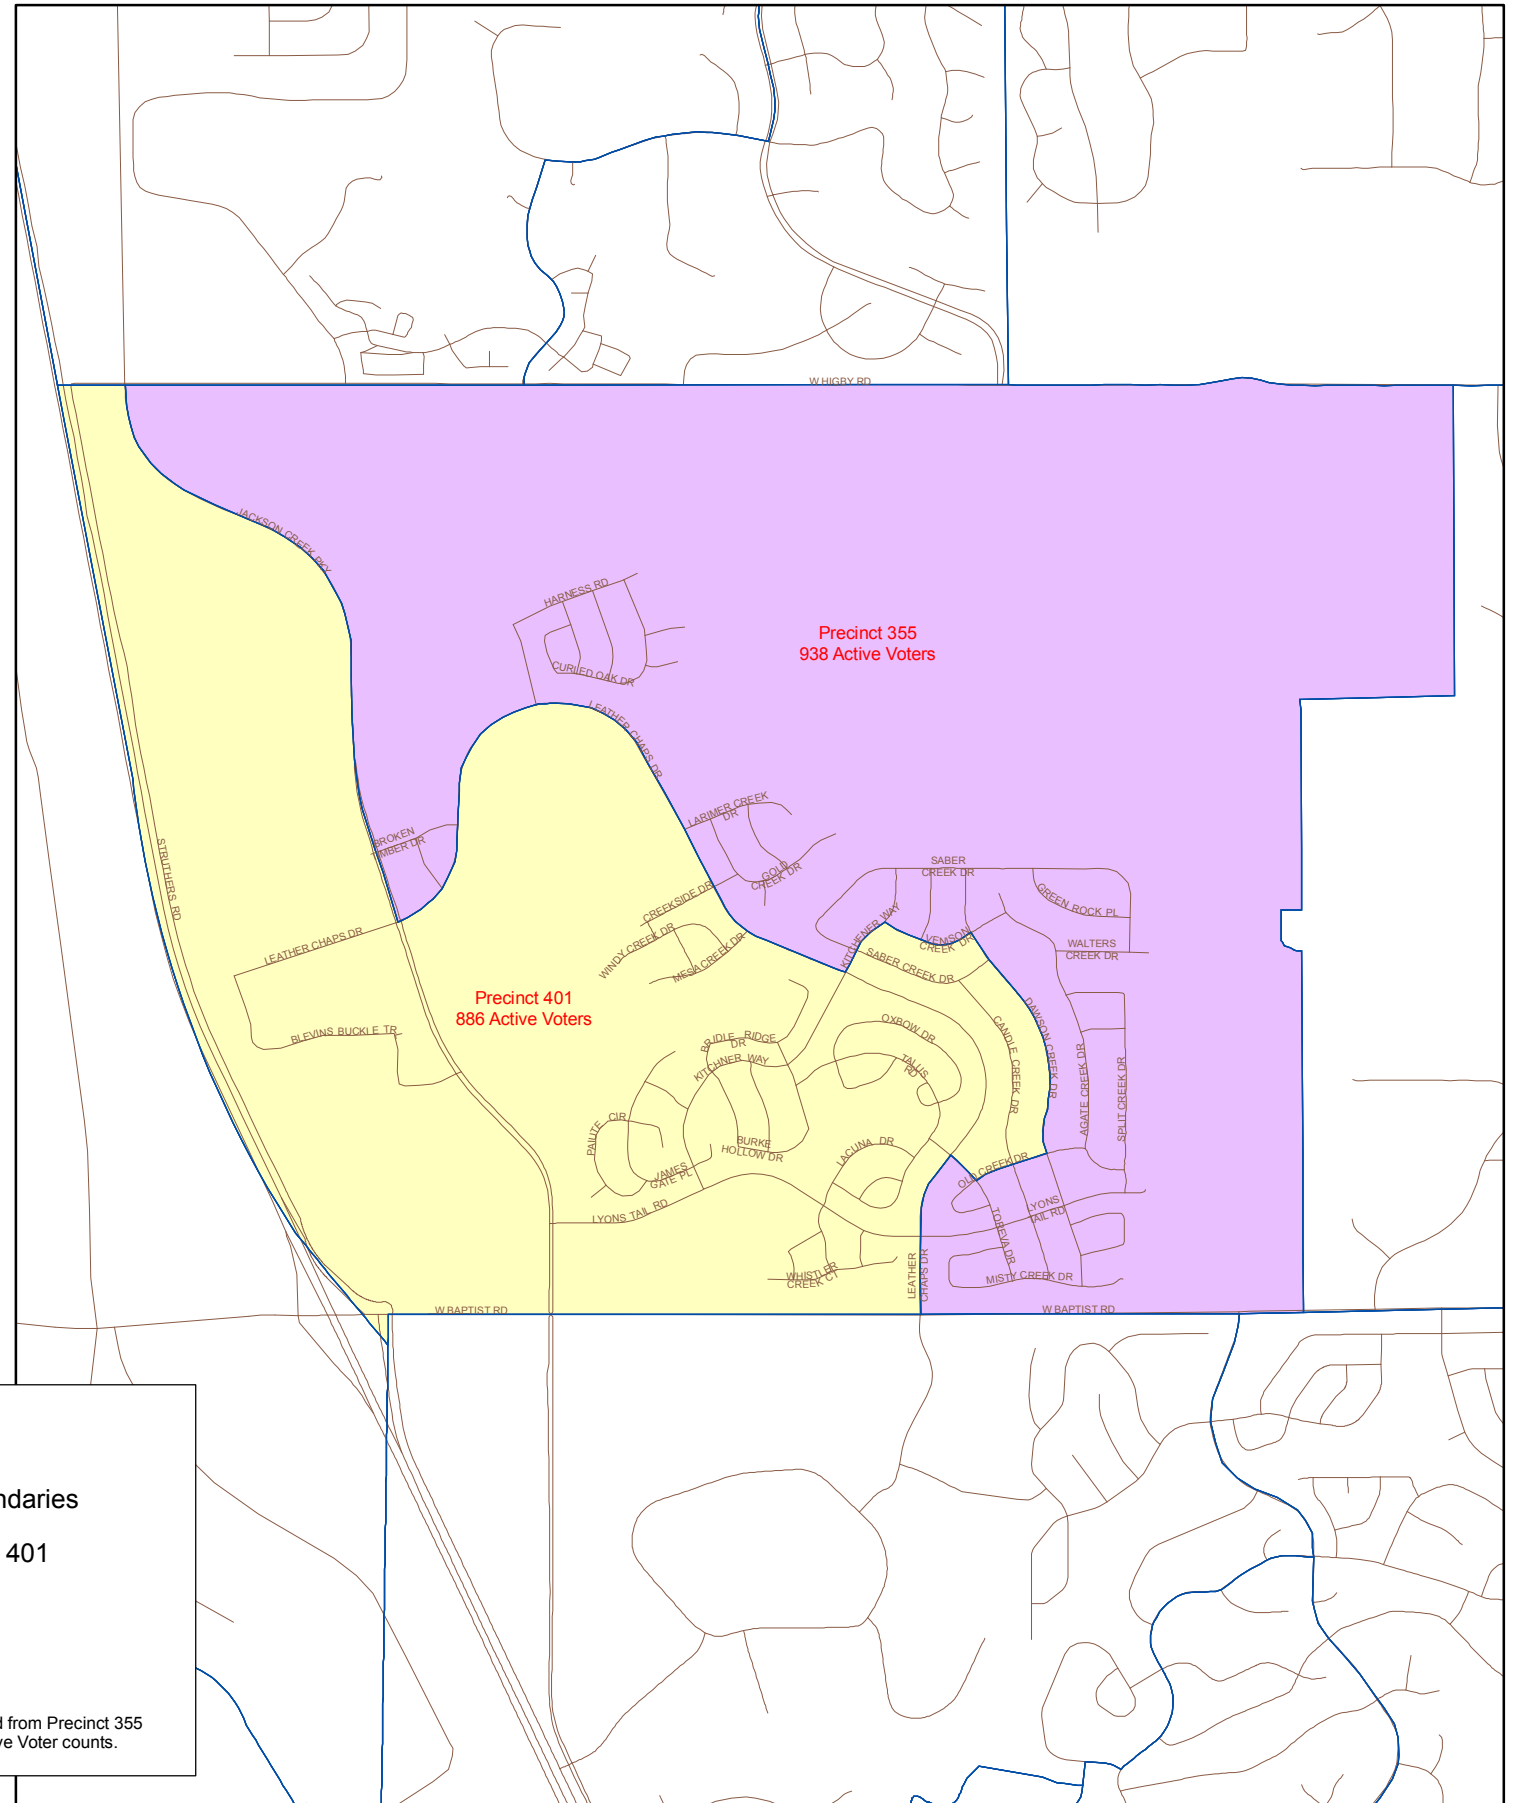

Current Configuration

Proposed Split of Precinct 355

Proposed Configuration

Legend

- Precinct Boundaries
- New Precinct 401
- Precinct 355
- Streets

Precinct 401 will be created from Precinct 355 due to increases in Active Voter counts.