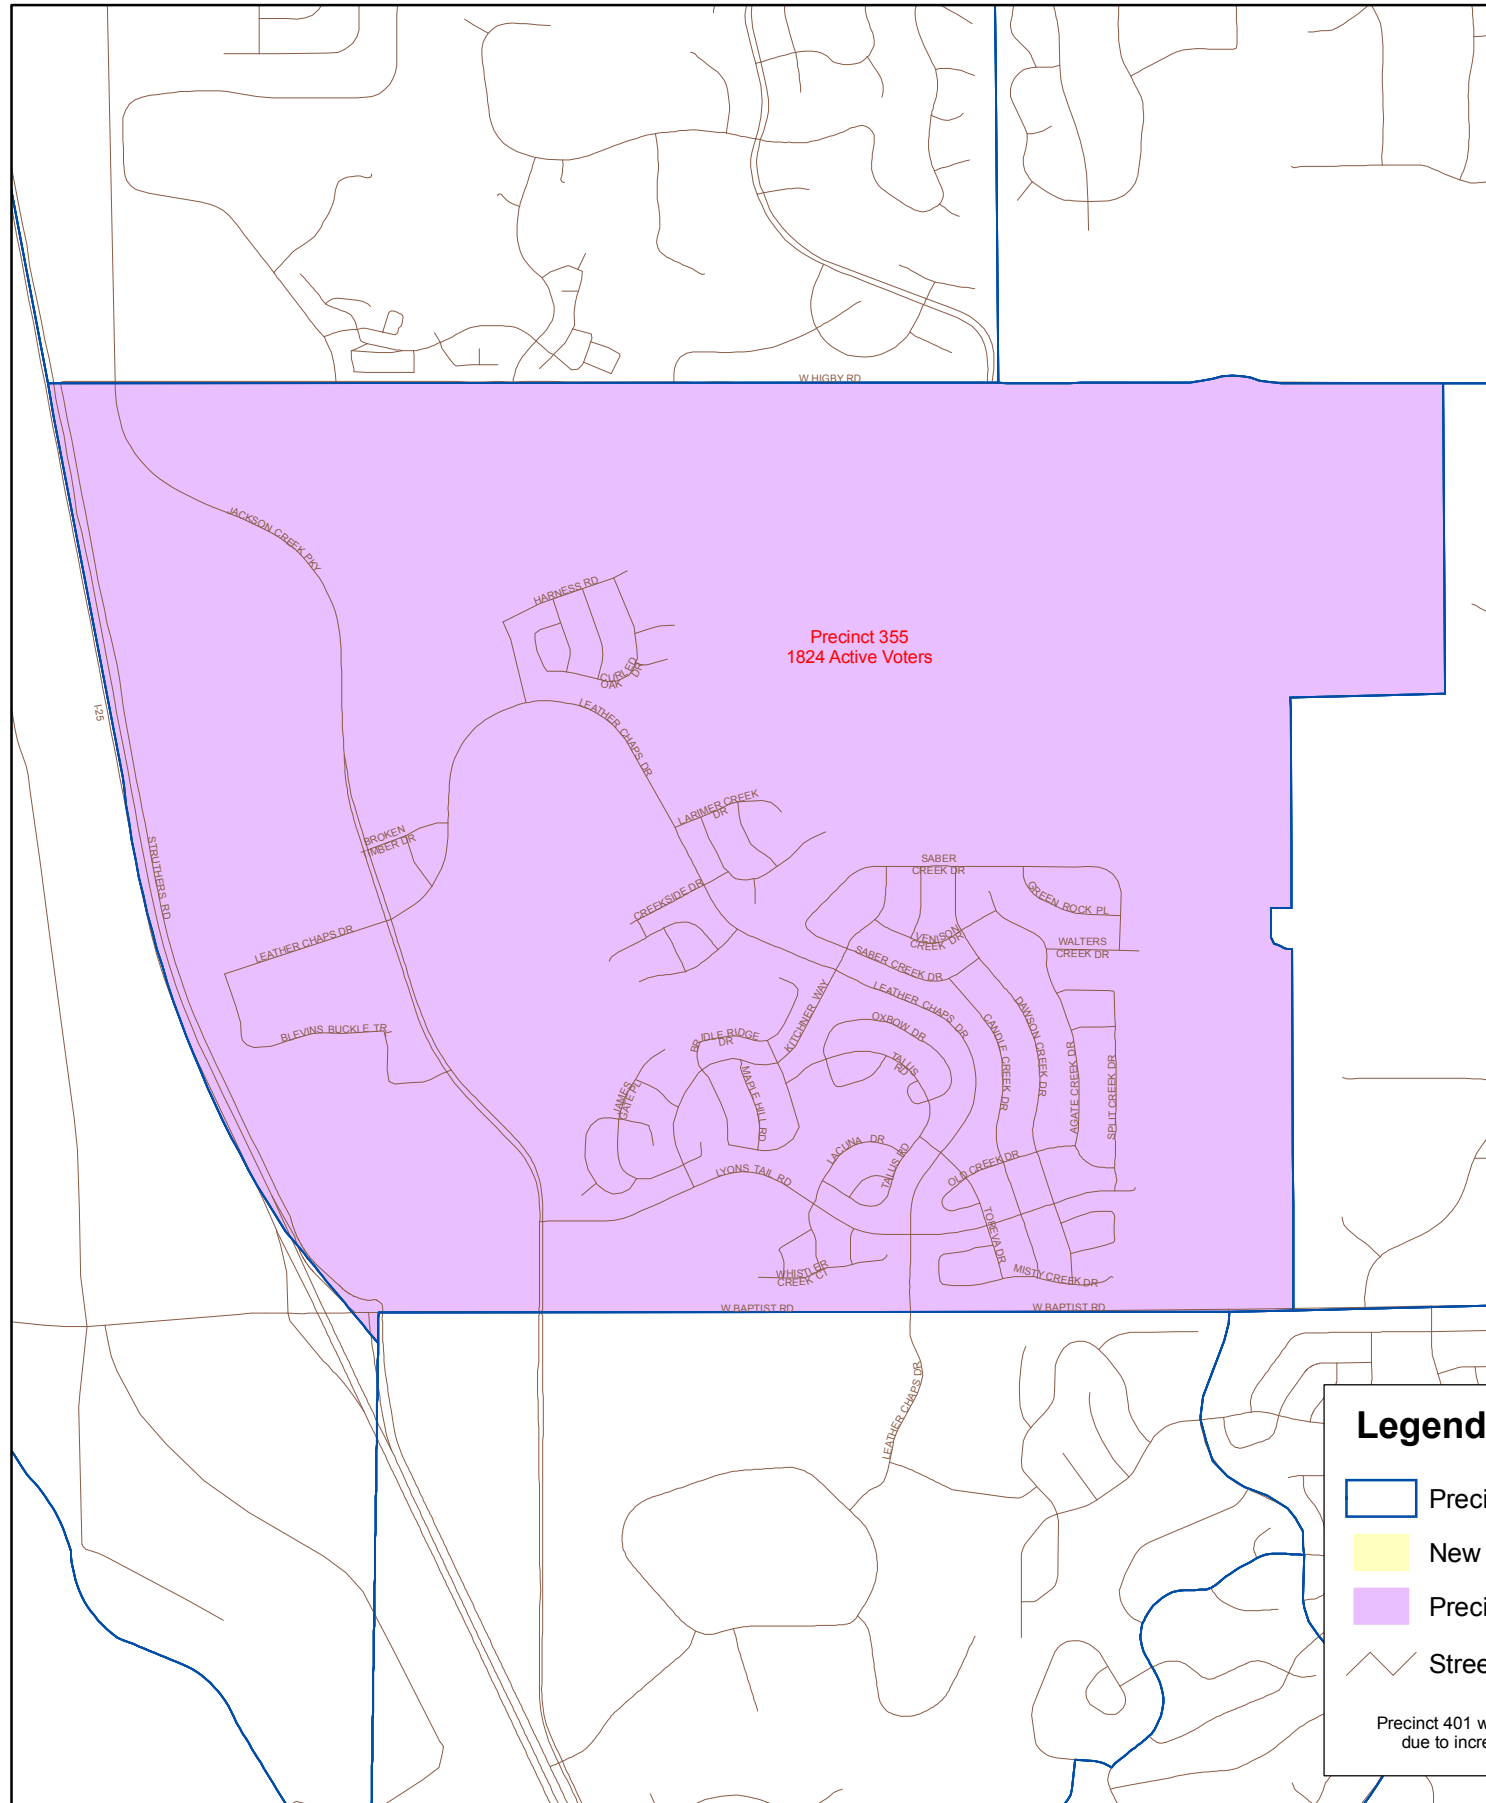

Current Configuration

Proposed Split of Precinct 355

Proposed Configuration

Legend

- Precinct Boundaries
- New Precinct 401
- Precinct 355
- Streets

Precinct 401 will be created from Precinct 355 due to increases in Active Voter counts.