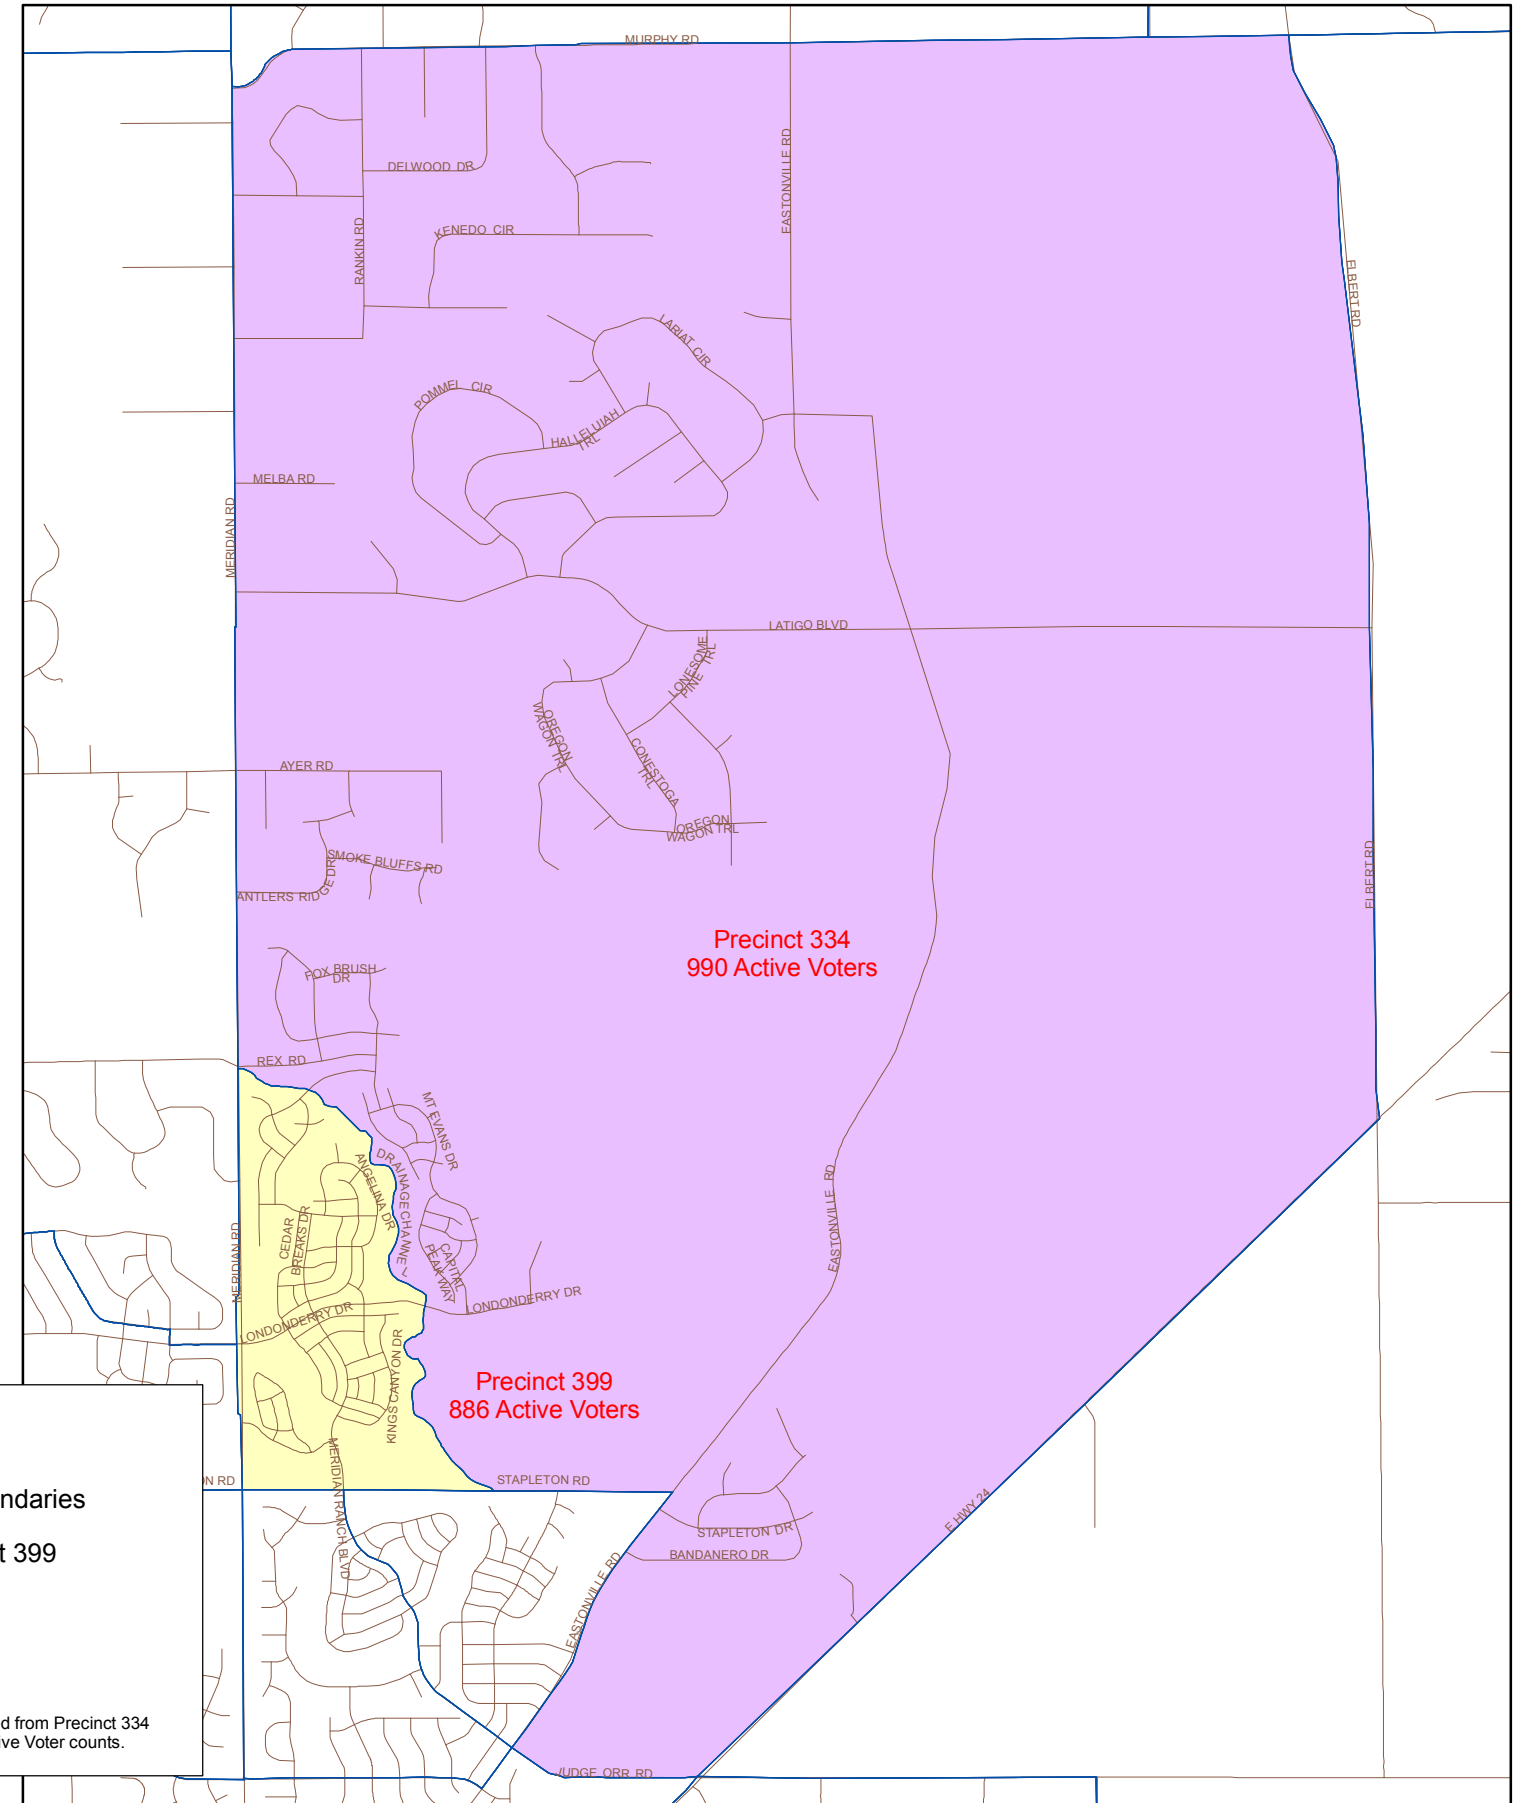

Current Configuration

Proposed Split of Precinct 334

Proposed Configuration

Legend

- Precinct Boundaries
- New Precinct 399
- Precinct 334
- Streets

Precinct 399 will be created from Precinct 334 due to increases in Active Voter counts.