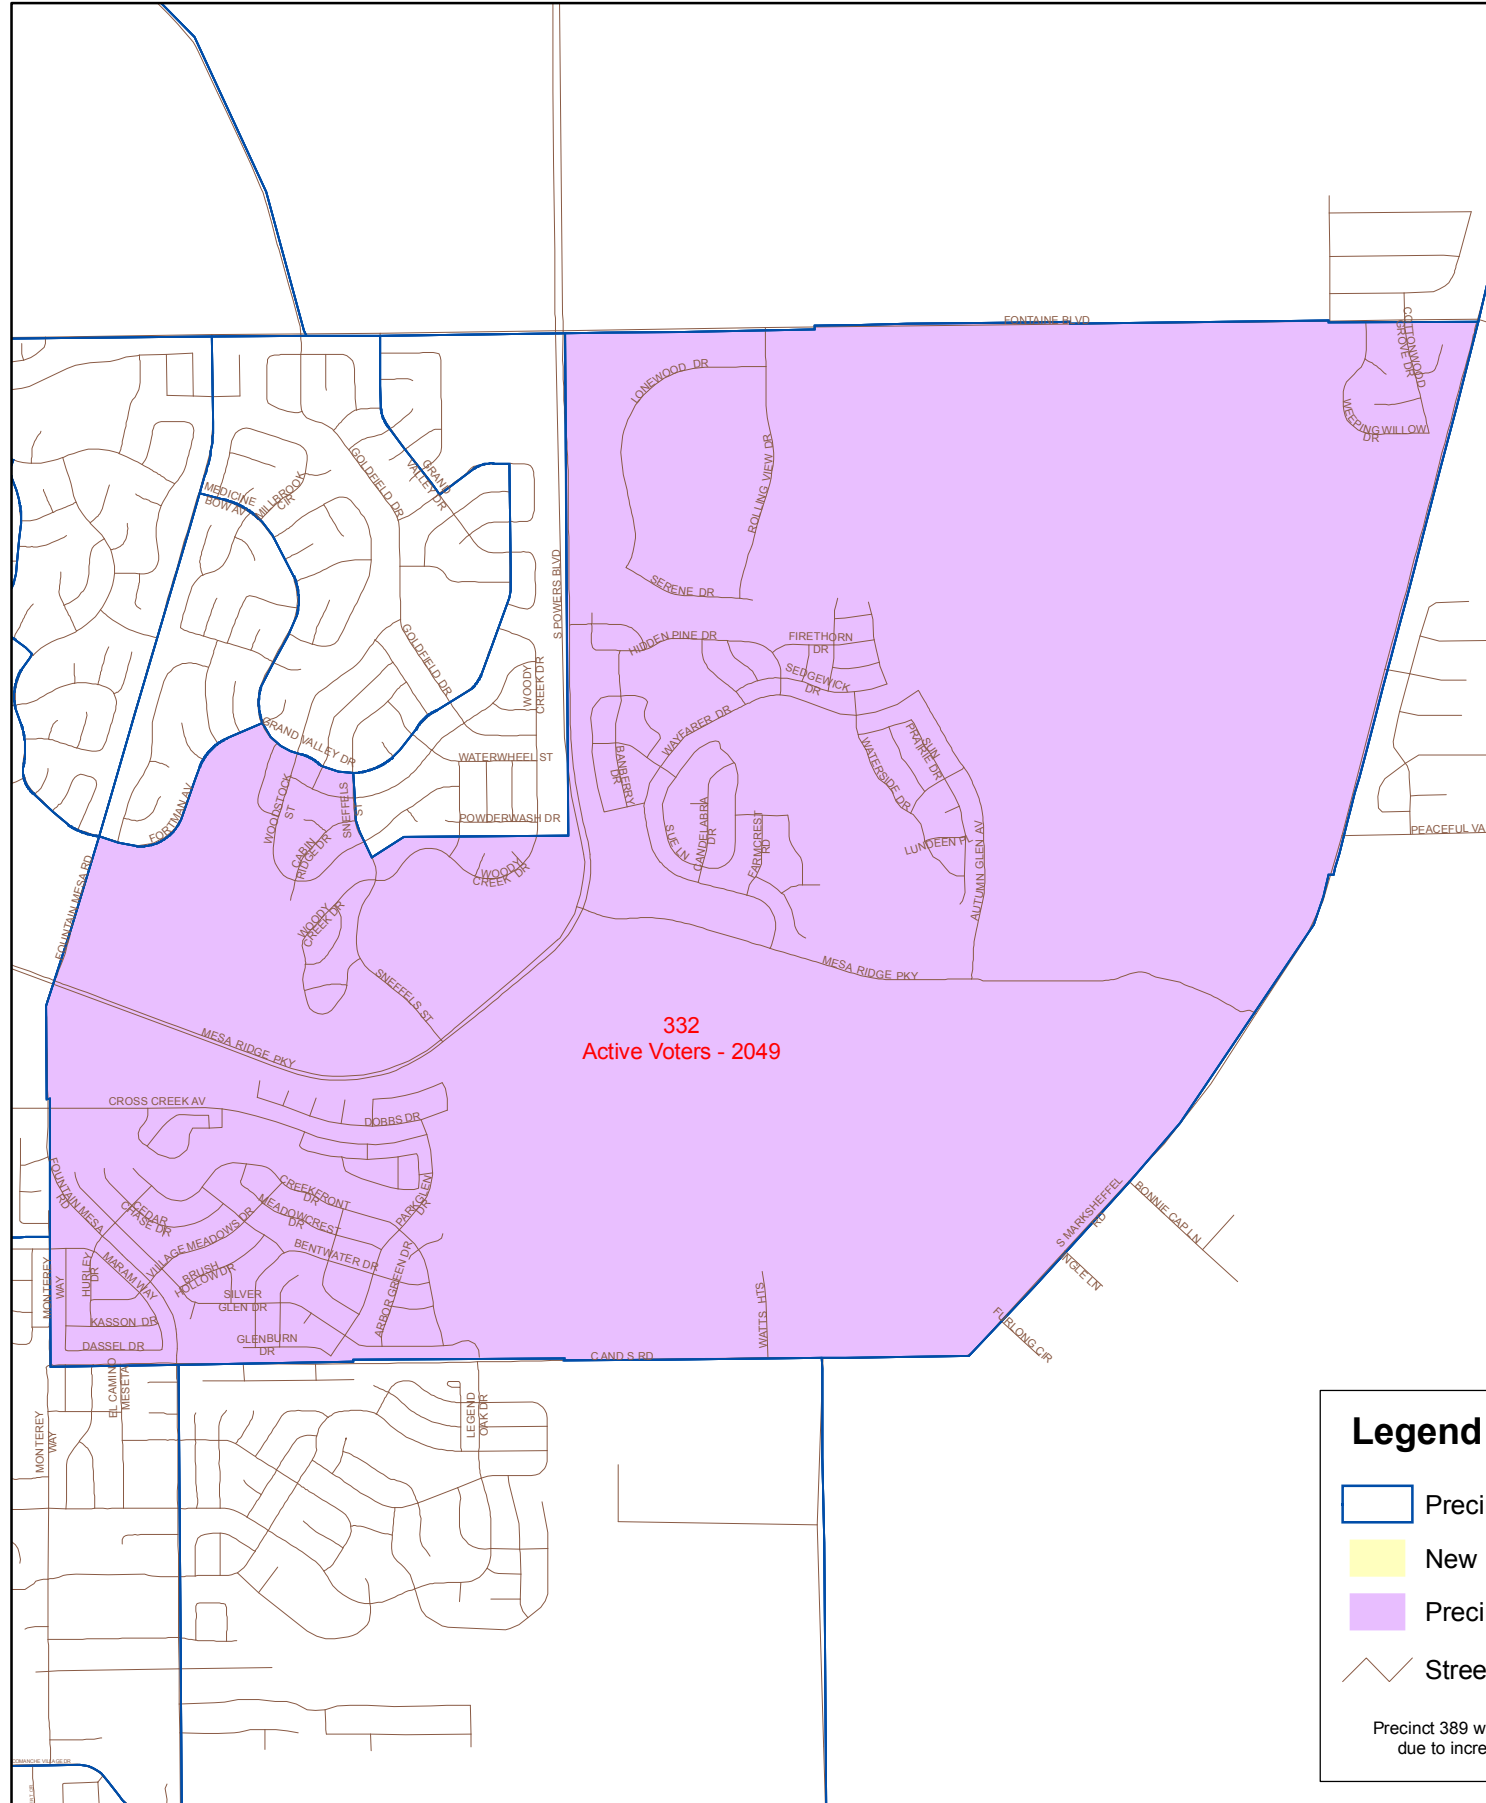

Current Configuration

Proposed Split of Precinct 332

Proposed Configuration

Legend

- Precinct Boundaries
- New Precinct 389
- Precinct 332
- Streets

Precinct 389 will be created from Precinct 332 due to increases in Active Voter counts.