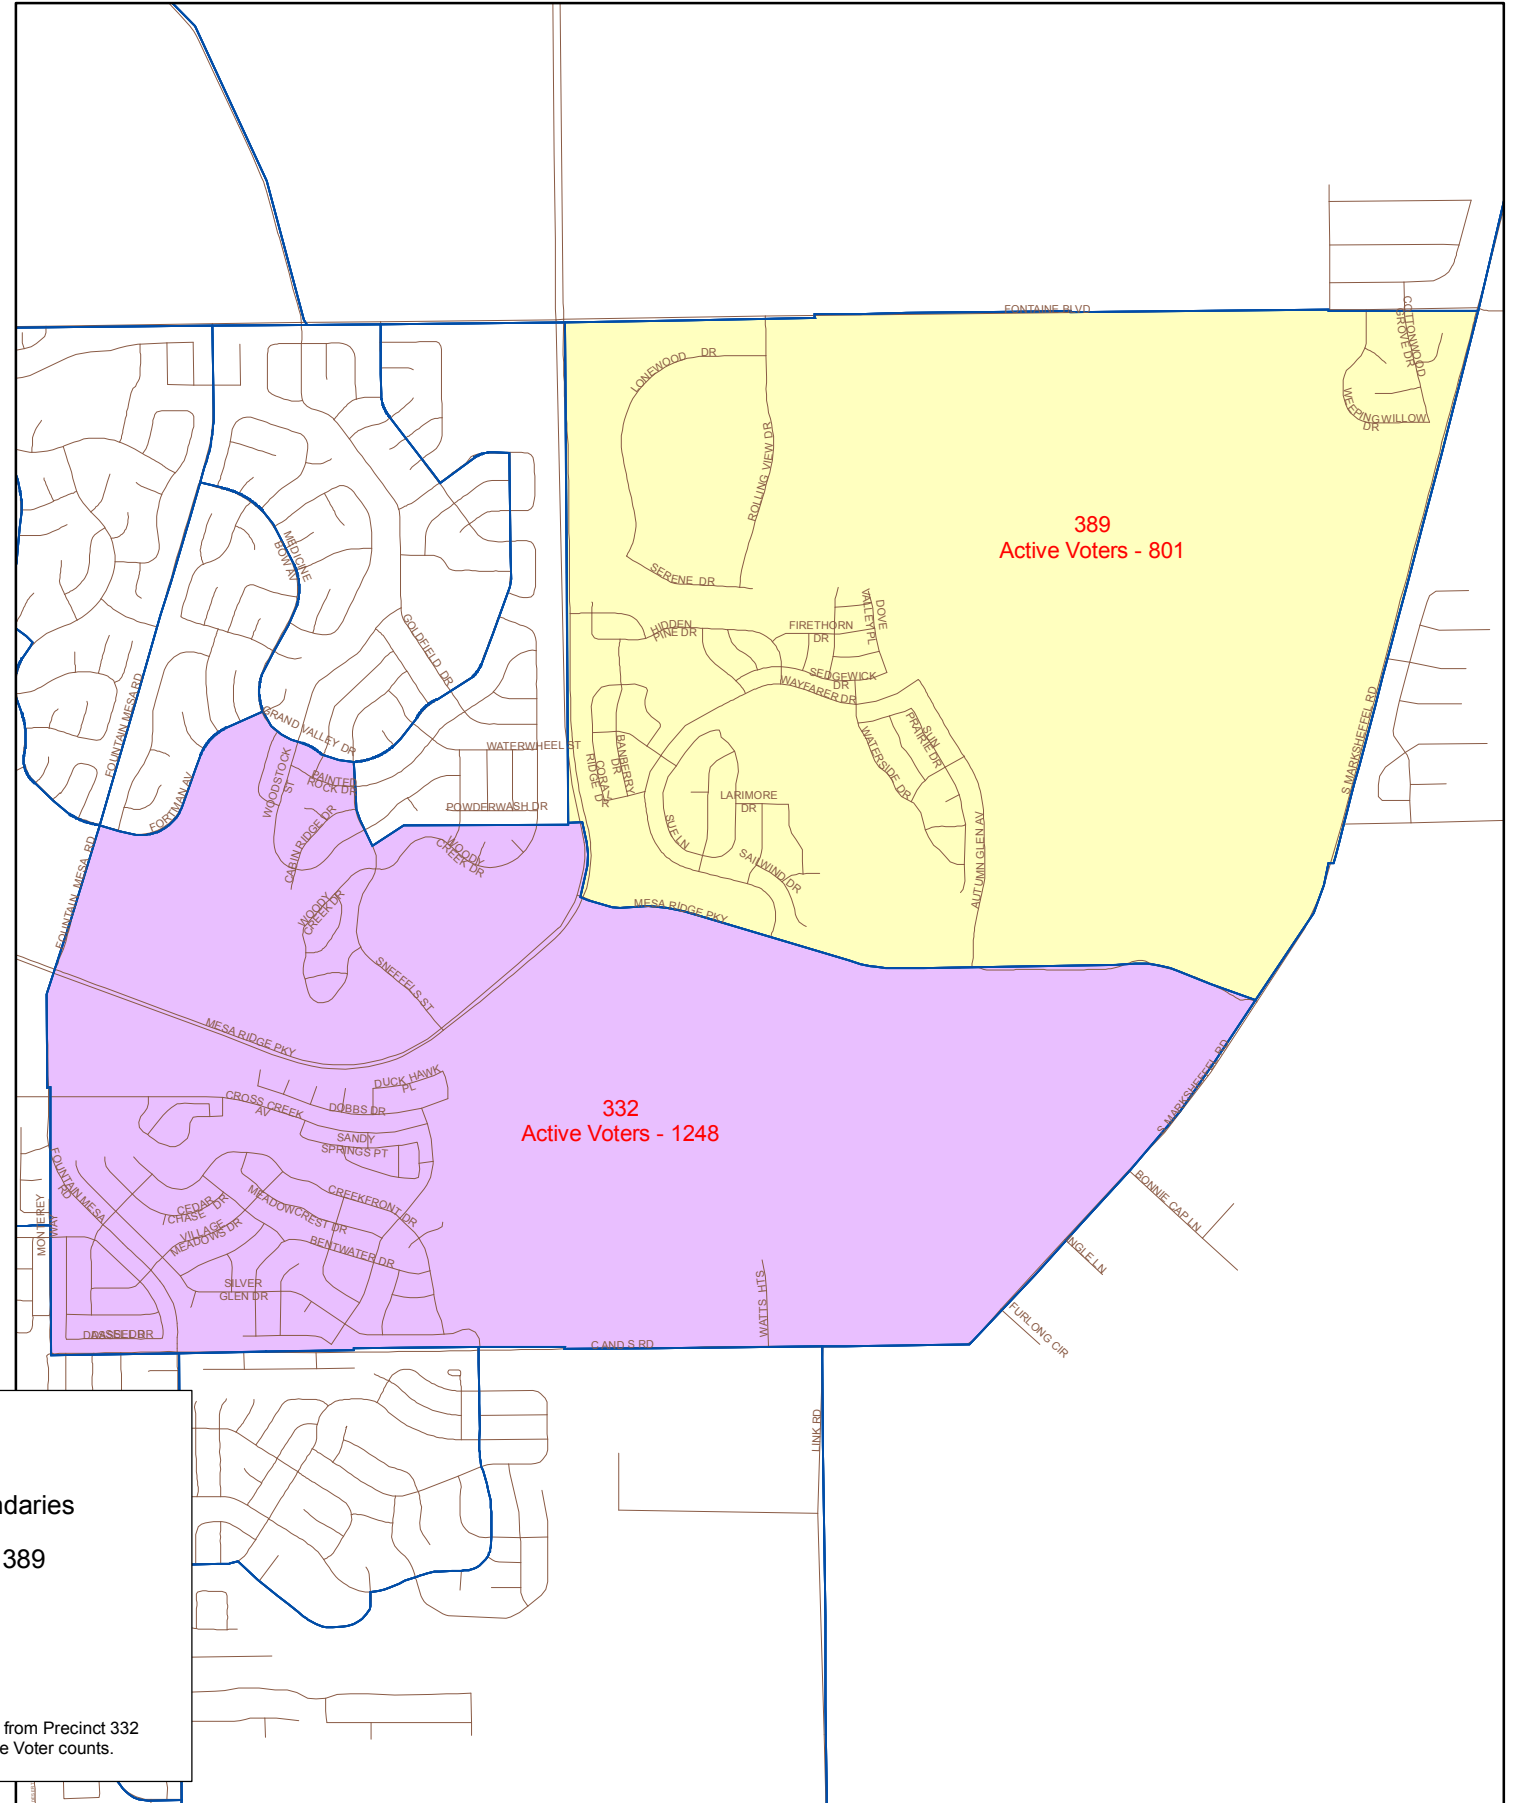

Current Configuration

Proposed Split of Precinct 332

Proposed Configuration

Legend

- Precinct Boundaries
- New Precinct 389
- Precinct 332
- Streets

Precinct 389 will be created from Precinct 332 due to increases in Active Voter counts.