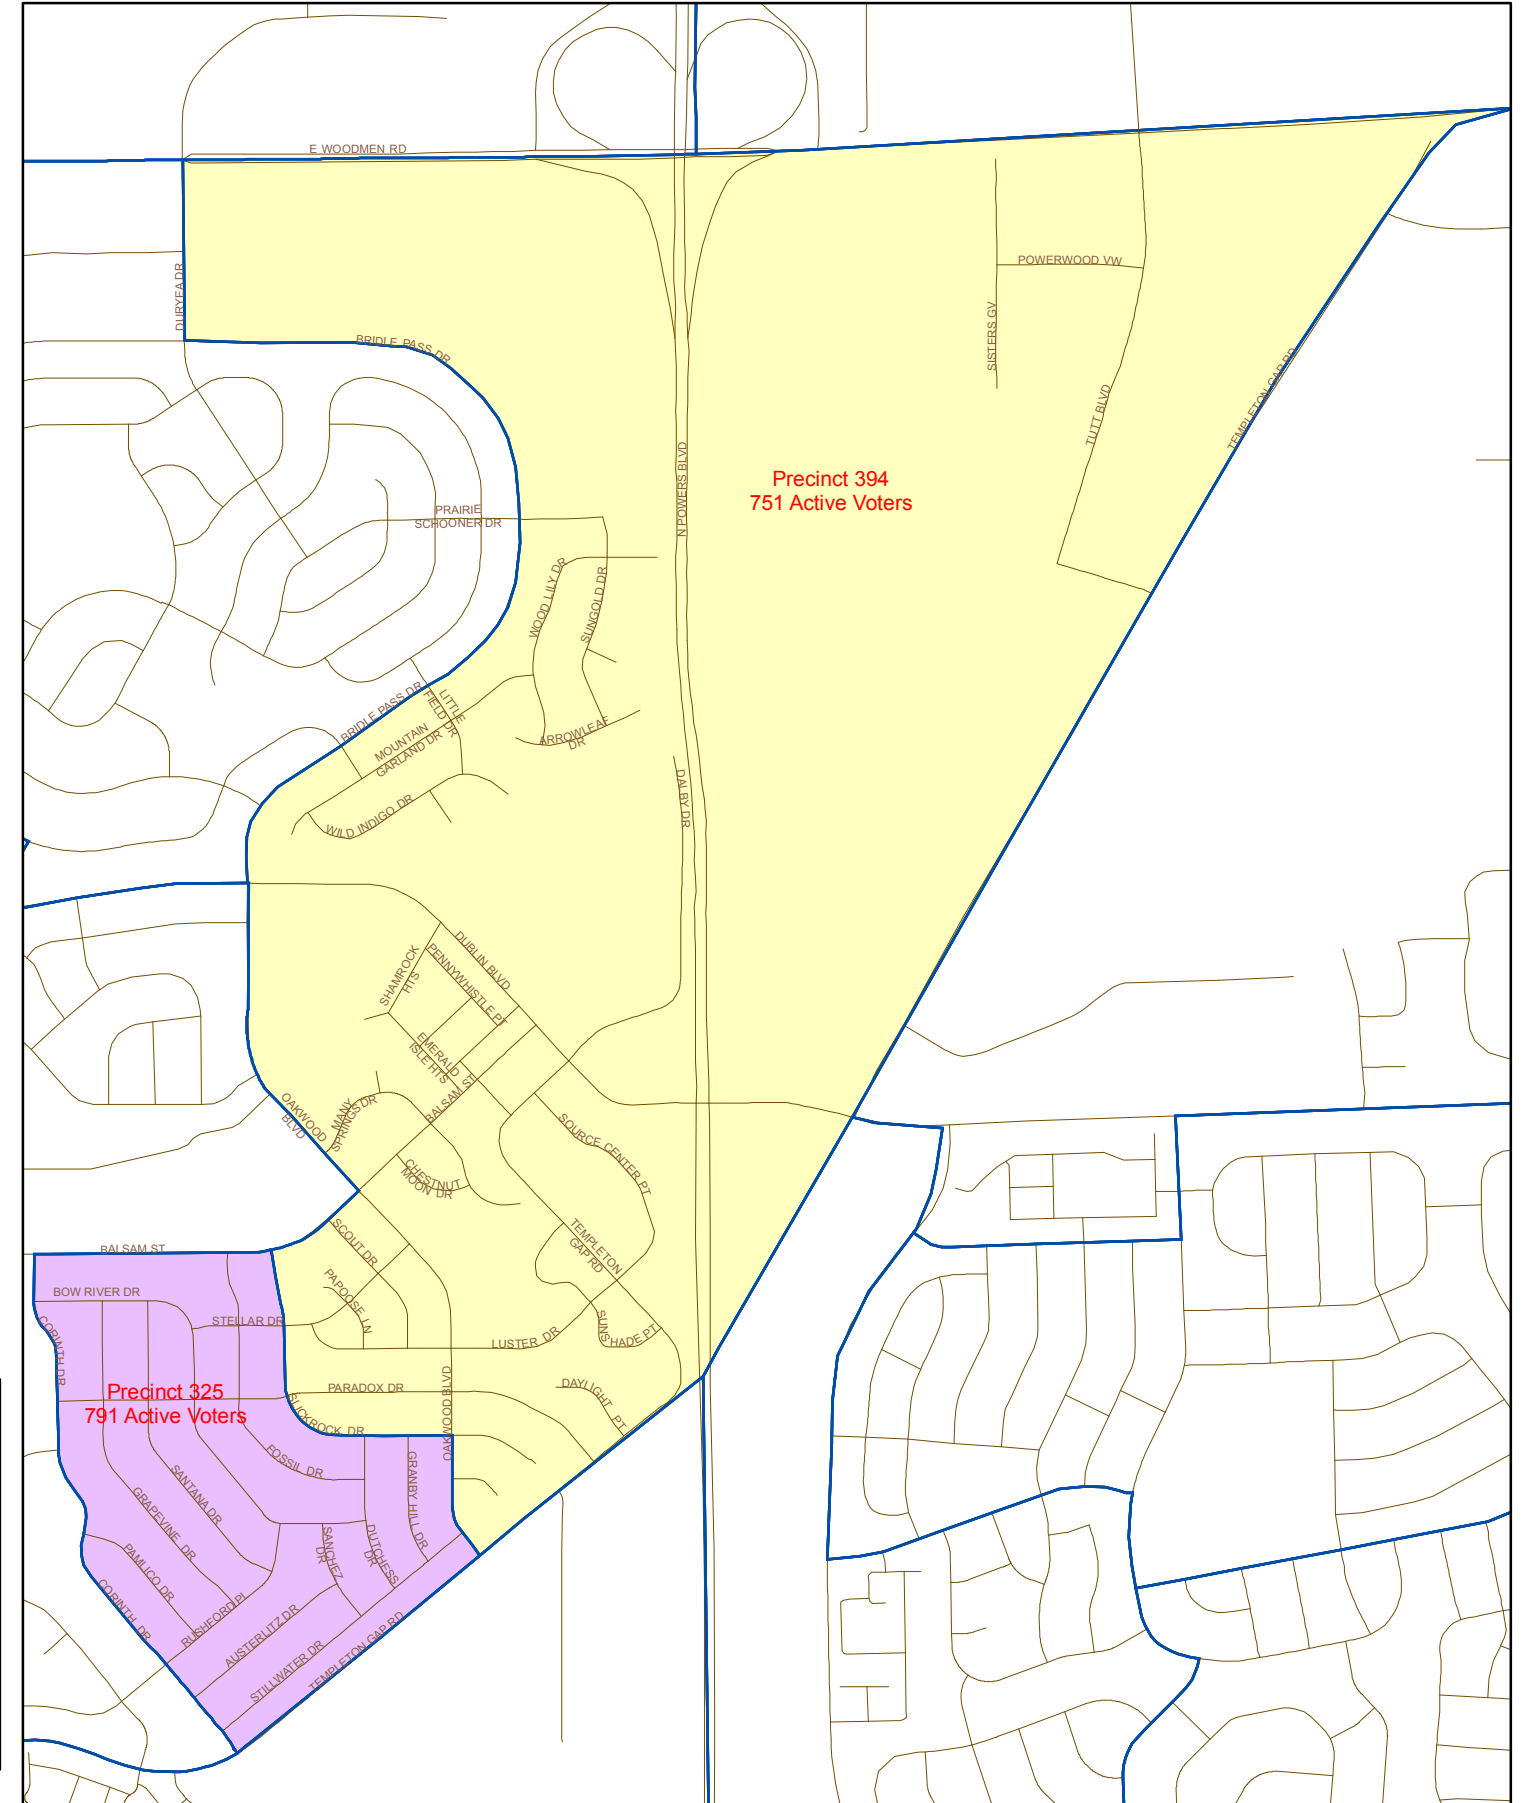

Current Configuration

Proposed Split of Precinct 325

Proposed Configuration

Legend

- Precinct Boundaries
- New Precinct 394
- Precinct 325
- Streets

Precinct 394 will be created from Precinct 325 due to increases in Active Voter counts.