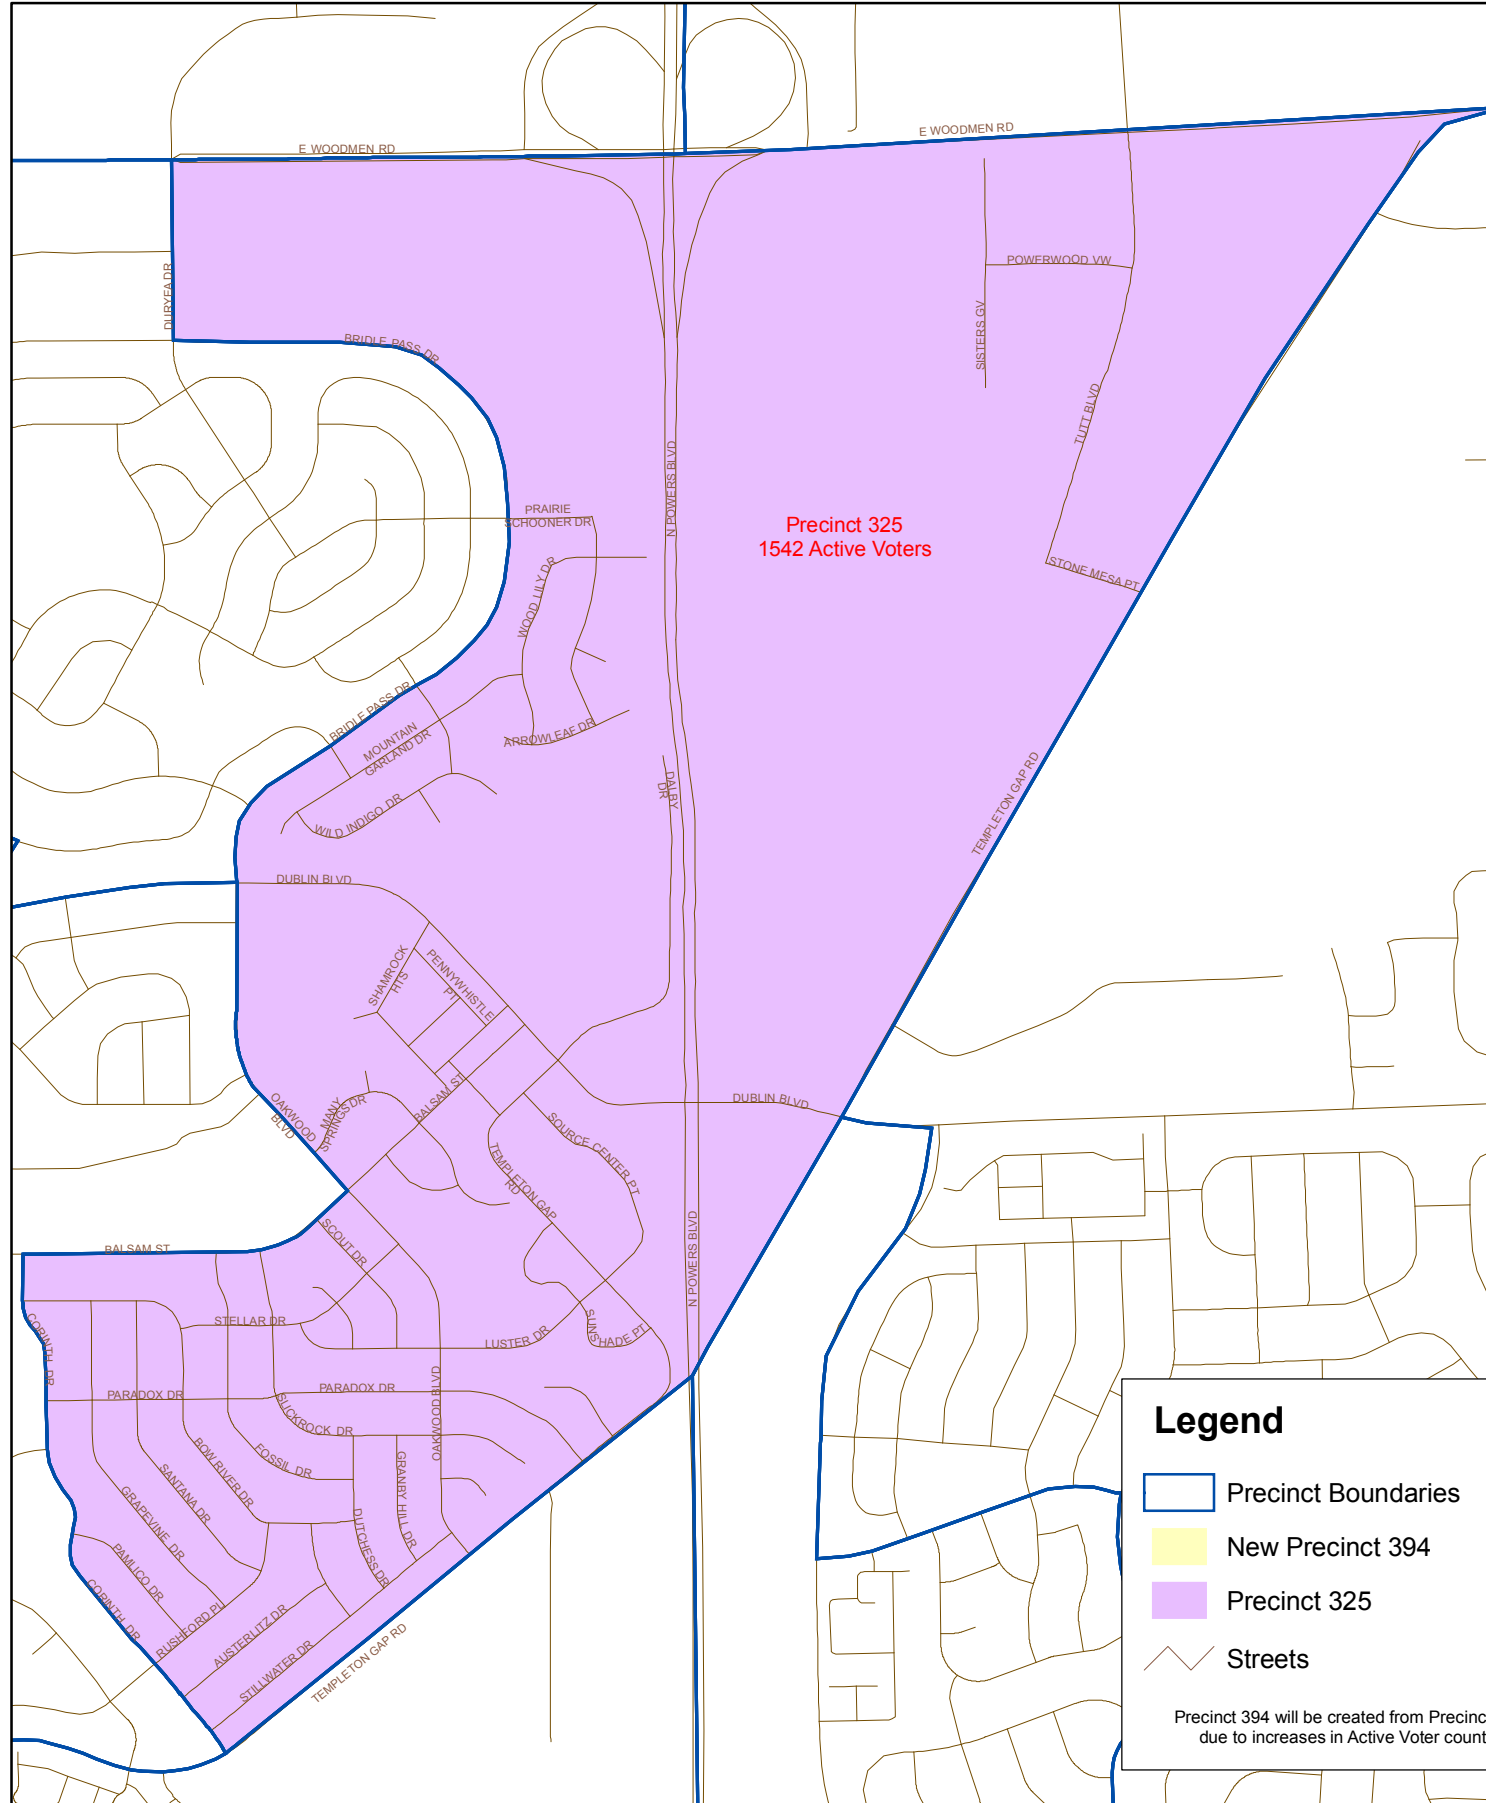

Current Configuration

Proposed Split of Precinct 325

Proposed Configuration

Legend

- Precinct Boundaries
- New Precinct 394
- Precinct 325
- Streets

Precinct 394 will be created from Precinct 325 due to increases in Active Voter counts.