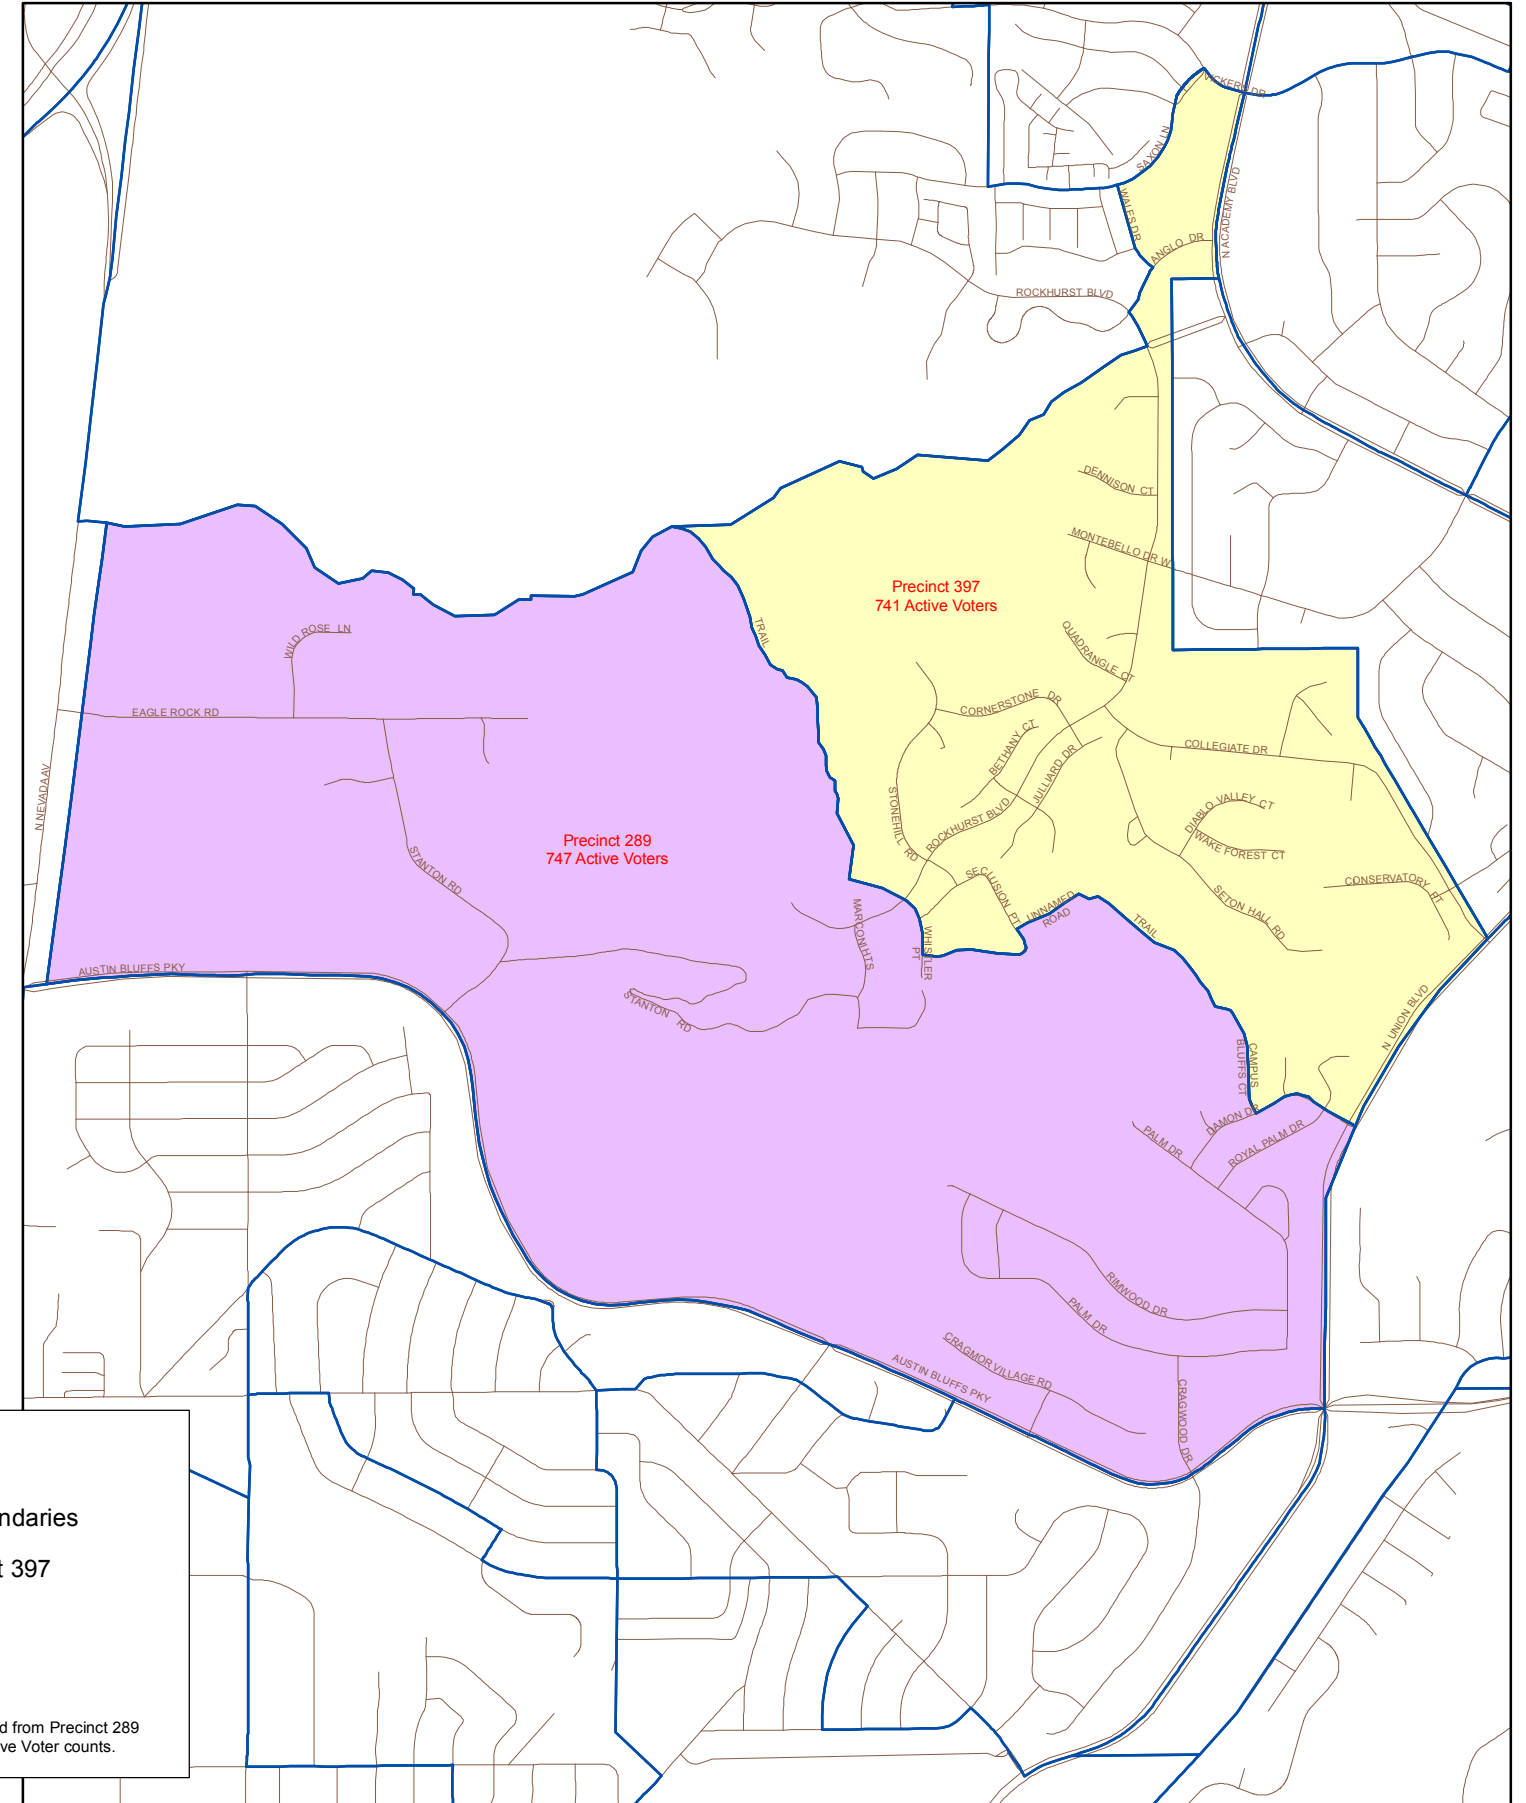

Current Configuration

Proposed Split of Precinct 289

Proposed Configuration

**Legend**

-  Precinct Boundaries
-  New Precinct 397
-  Precinct 289
-  Streets

Precinct 397 will be created from Precinct 289 due to increases in Active Voter counts.