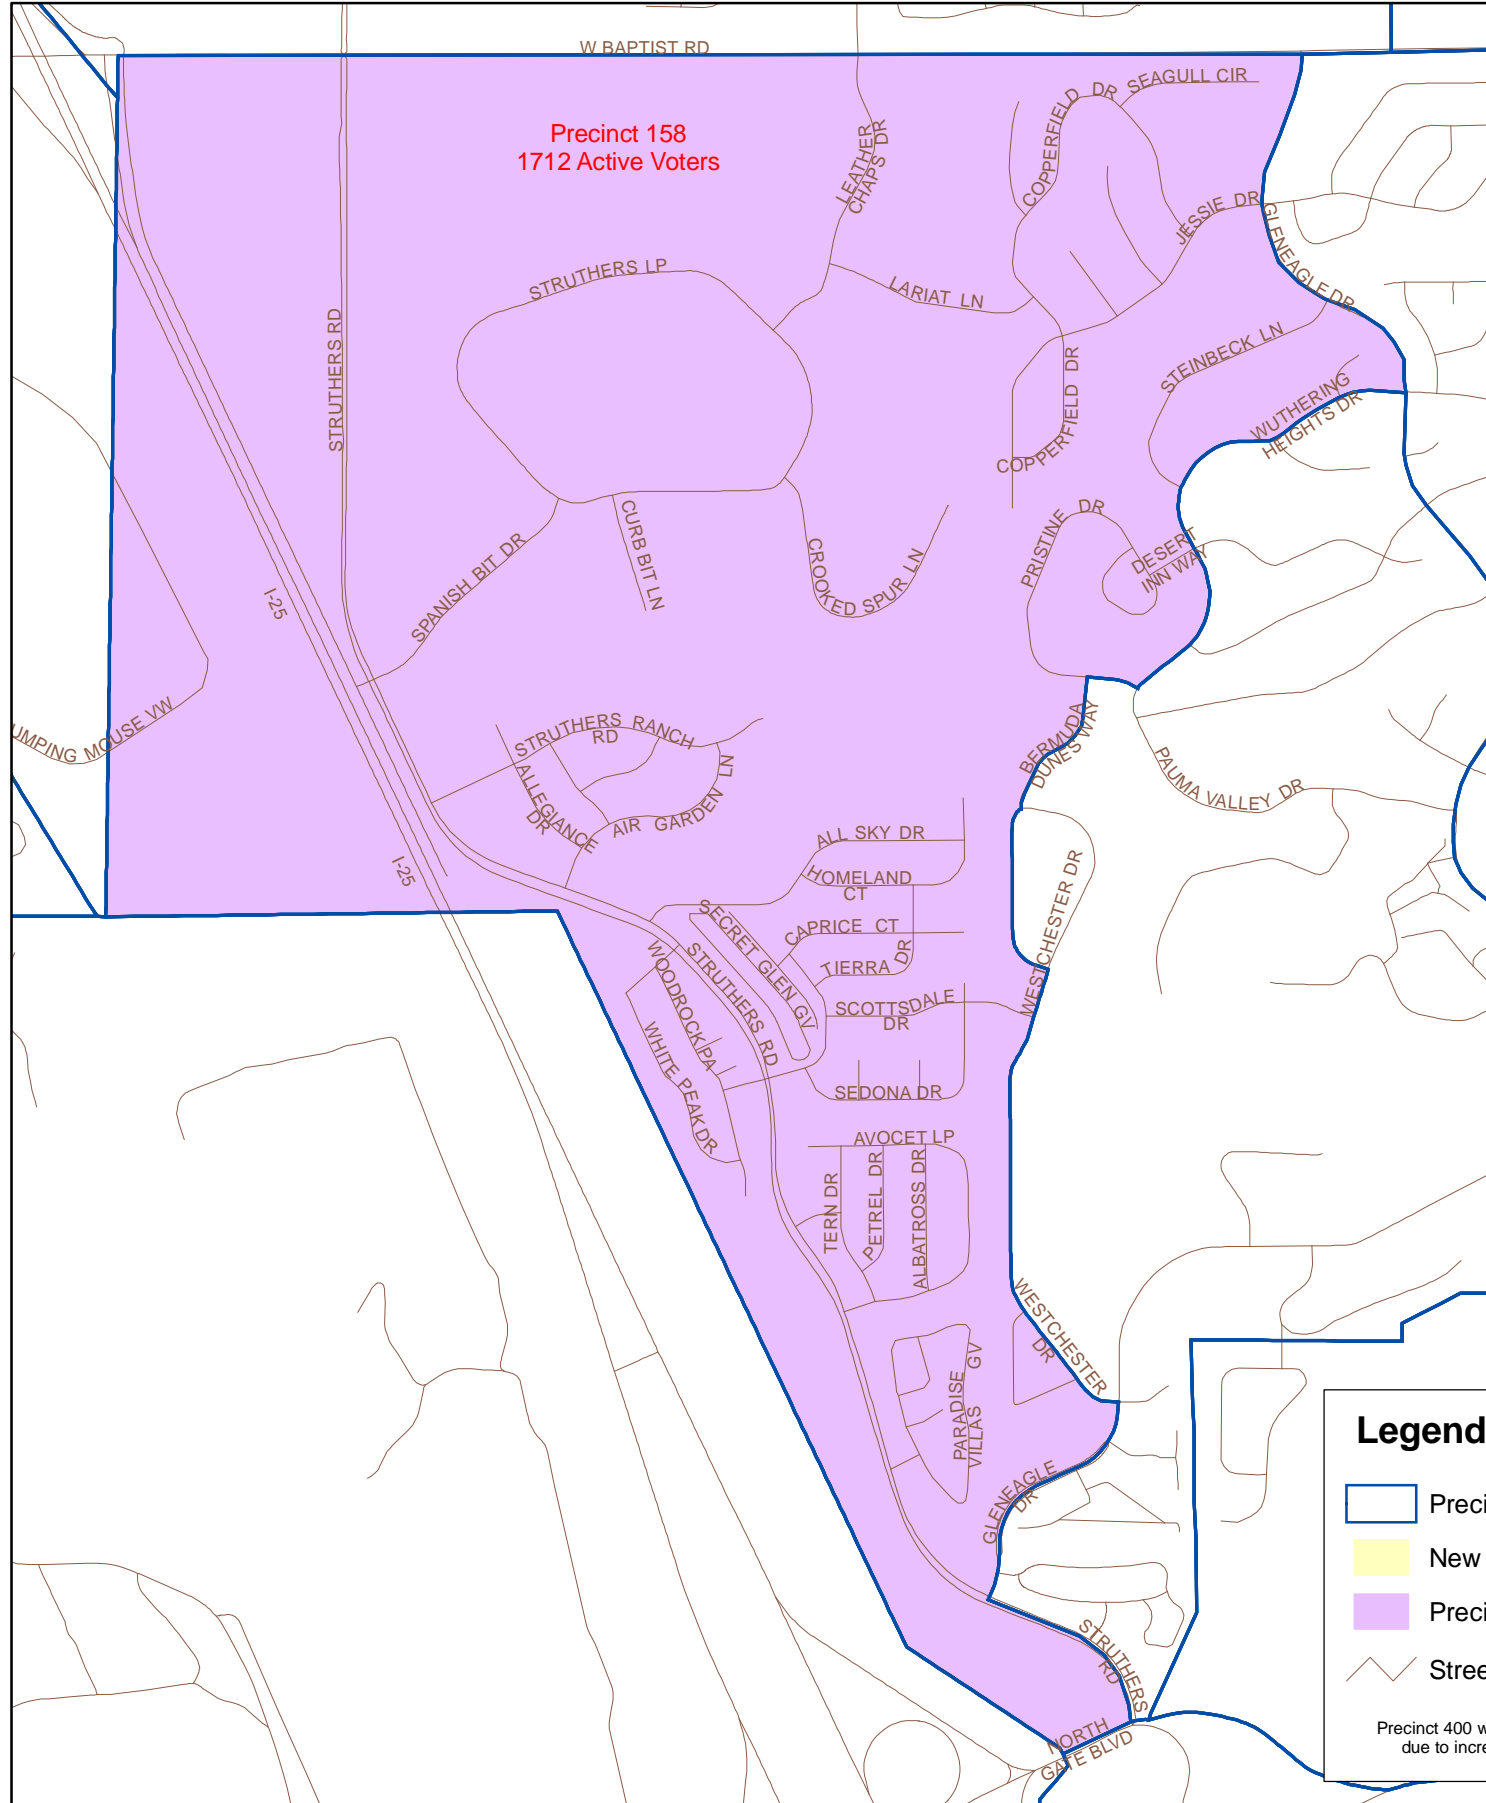

Current Configuration

Proposed Split of Precinct 158

Proposed Configuration

Legend

- Precinct Boundaries
- New Precinct 400
- Precinct 158
- Streets

Precinct 400 will be created from Precinct 158 due to increases in Active Voter counts.