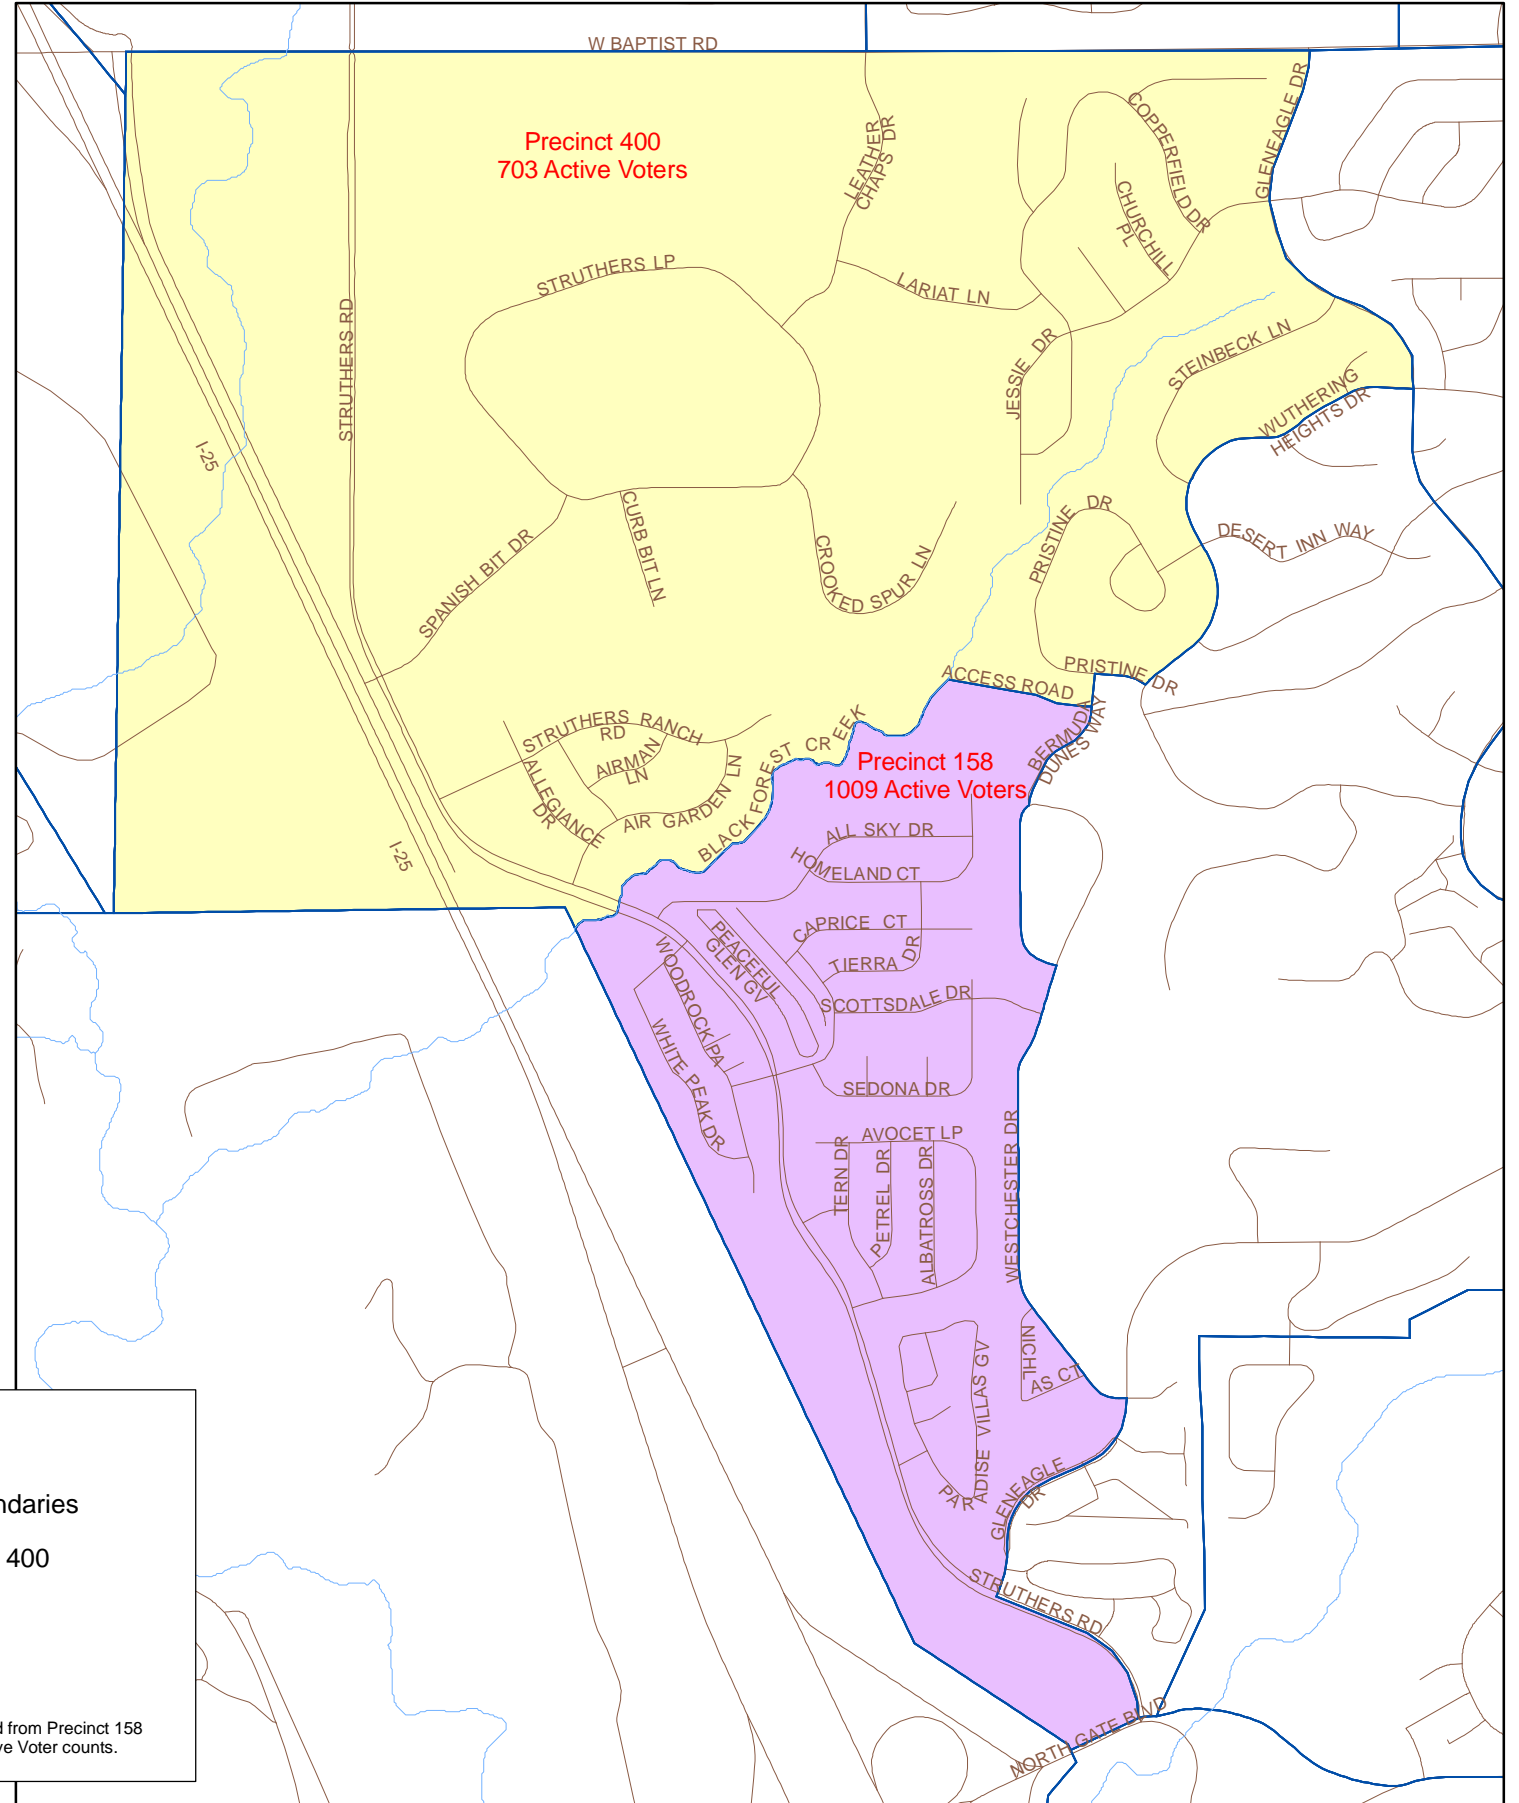

Current Configuration

Proposed Split of Precinct 158

Proposed Configuration

Legend

- Precinct Boundaries
- New Precinct 400
- Precinct 158
- Streets

Precinct 400 will be created from Precinct 158 due to increases in Active Voter counts.