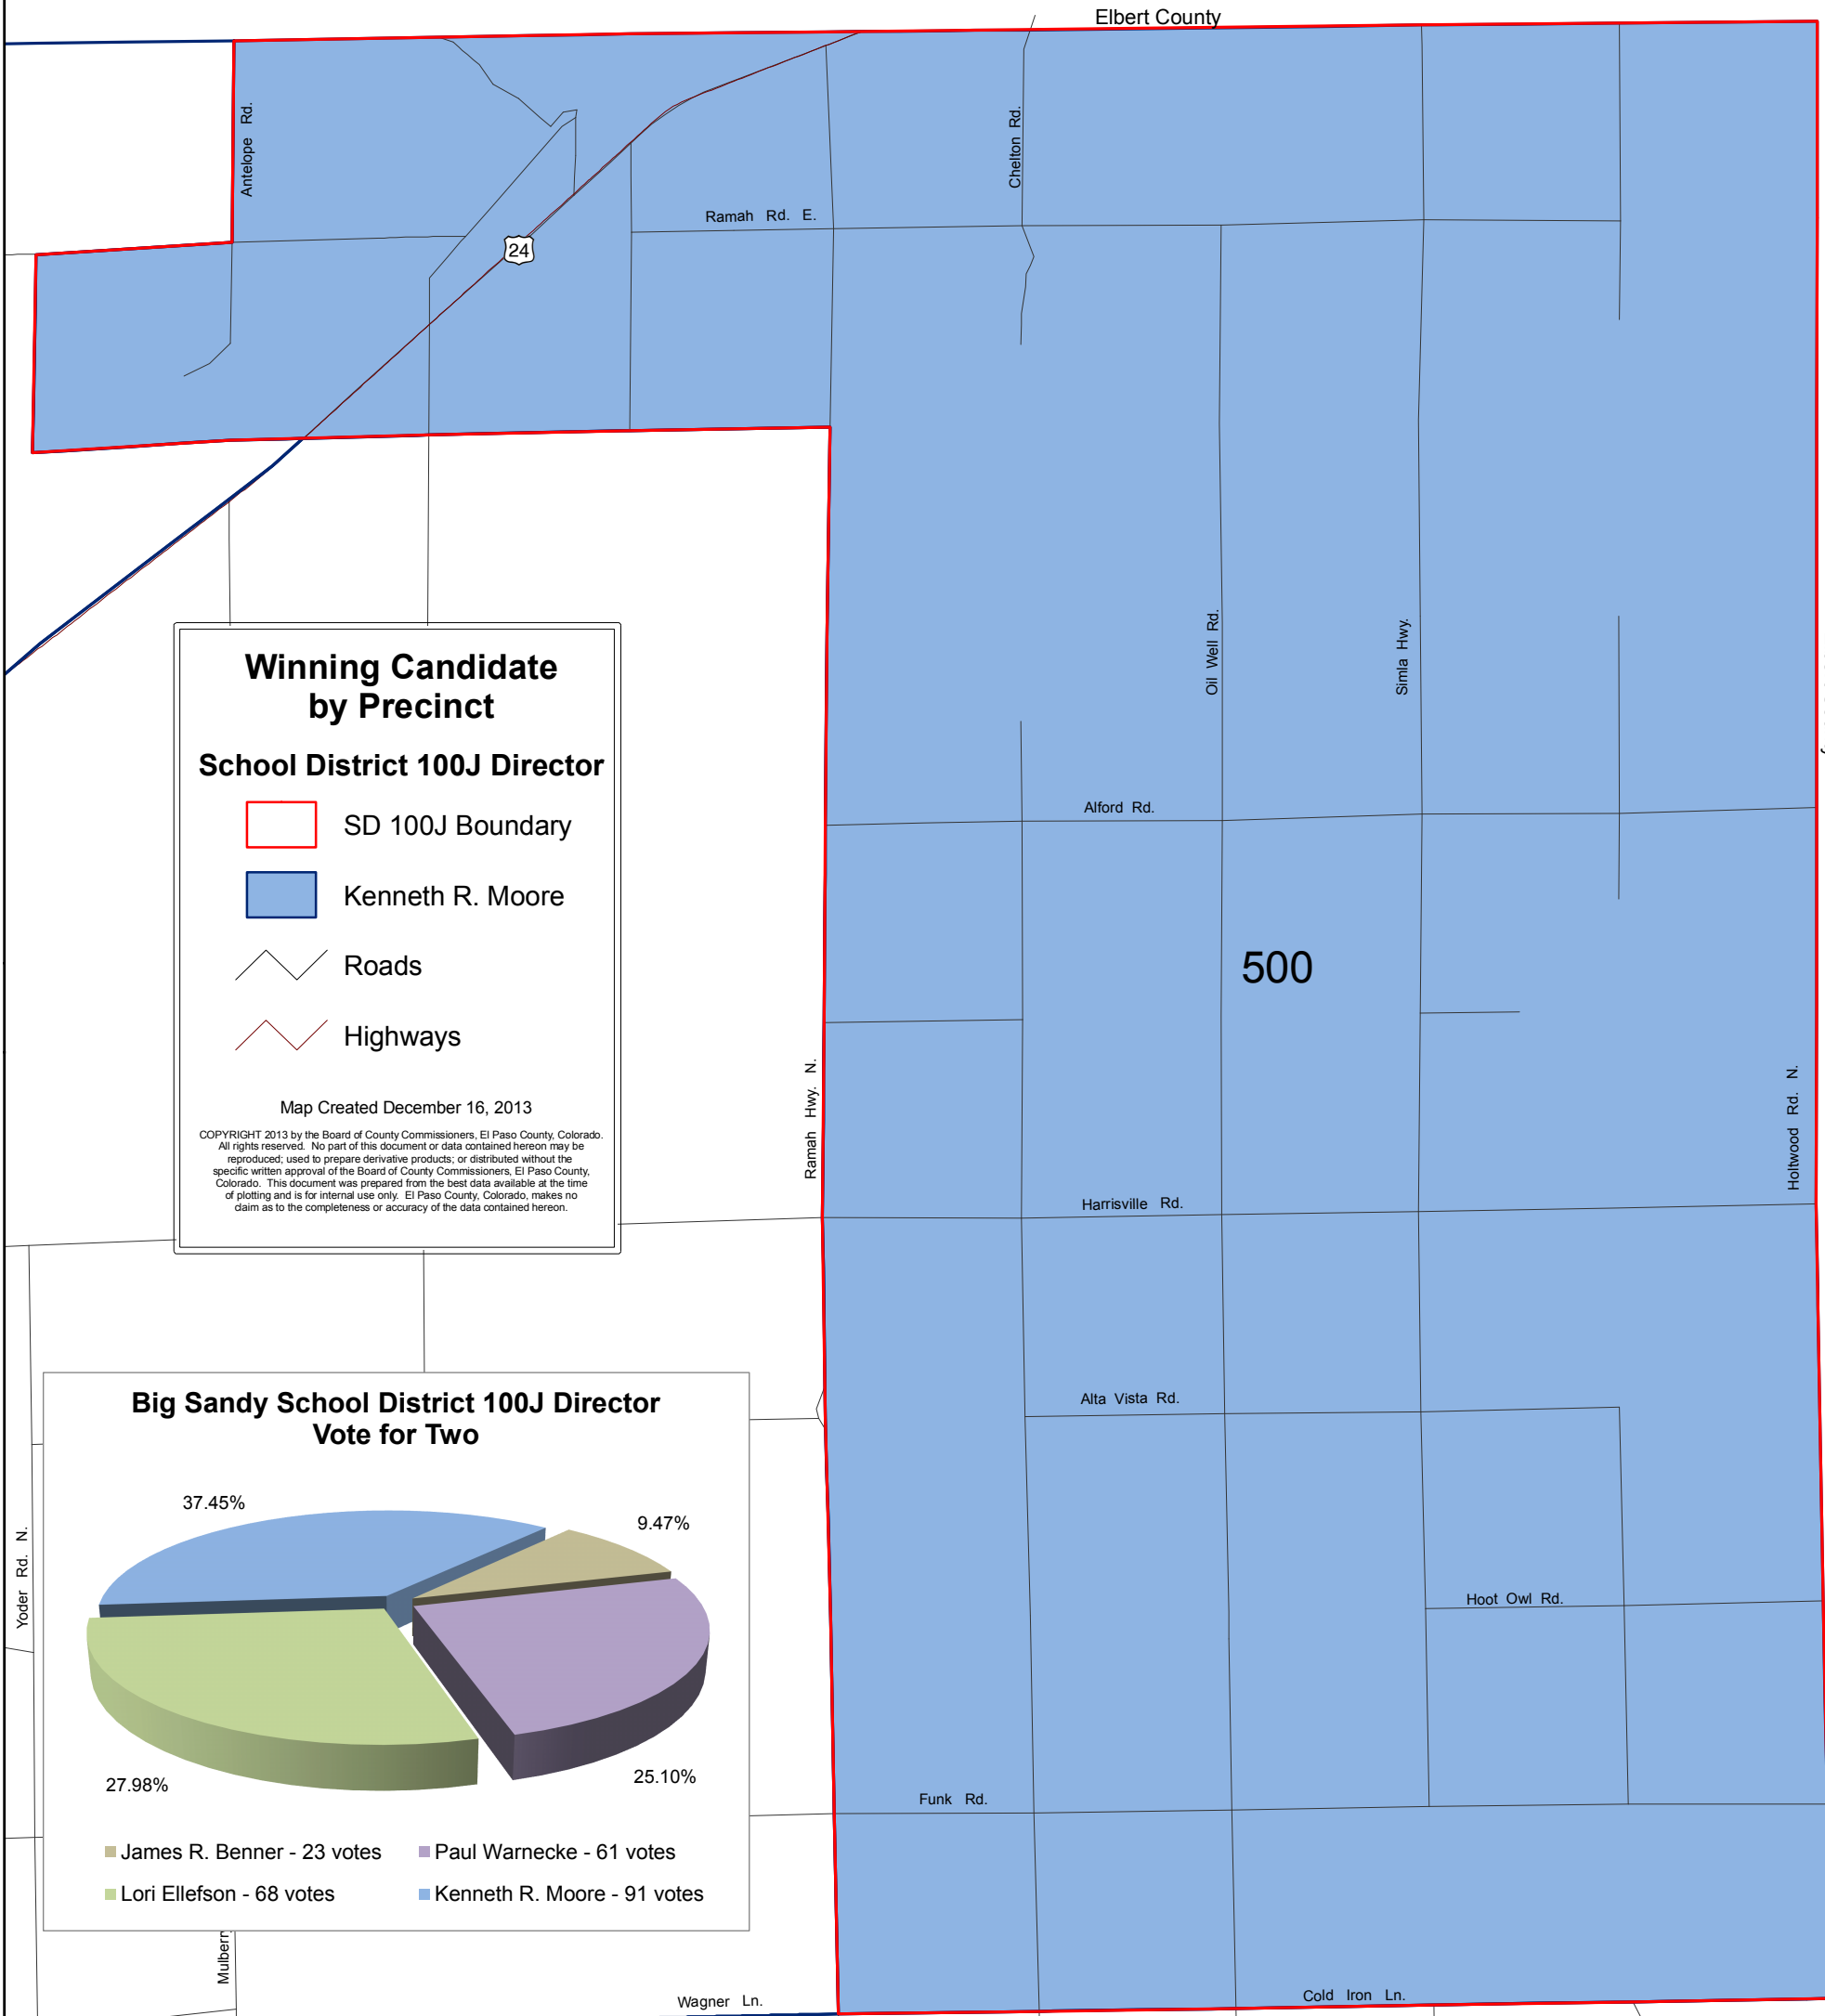

# El Paso County Coordinated Election - November 5, 2013

## Big Sandy School District 100J - Director

**Winning Candidate by Precinct**

**School District 100J Director**

- SD 100J Boundary
- Kenneth R. Moore
- Roads
- Highways

Map Created December 16, 2013

COPYRIGHT 2013 by the Board of County Commissioners, El Paso County, Colorado. All rights reserved. No part of this document or data contained hereon may be reproduced, used to prepare derivative products, or distributed without the specific written approval of the Board of County Commissioners, El Paso County, Colorado. This document was prepared from the best data available at the time of plotting and is for internal use only. El Paso County, Colorado, makes no claim as to the completeness or accuracy of the data contained hereon.