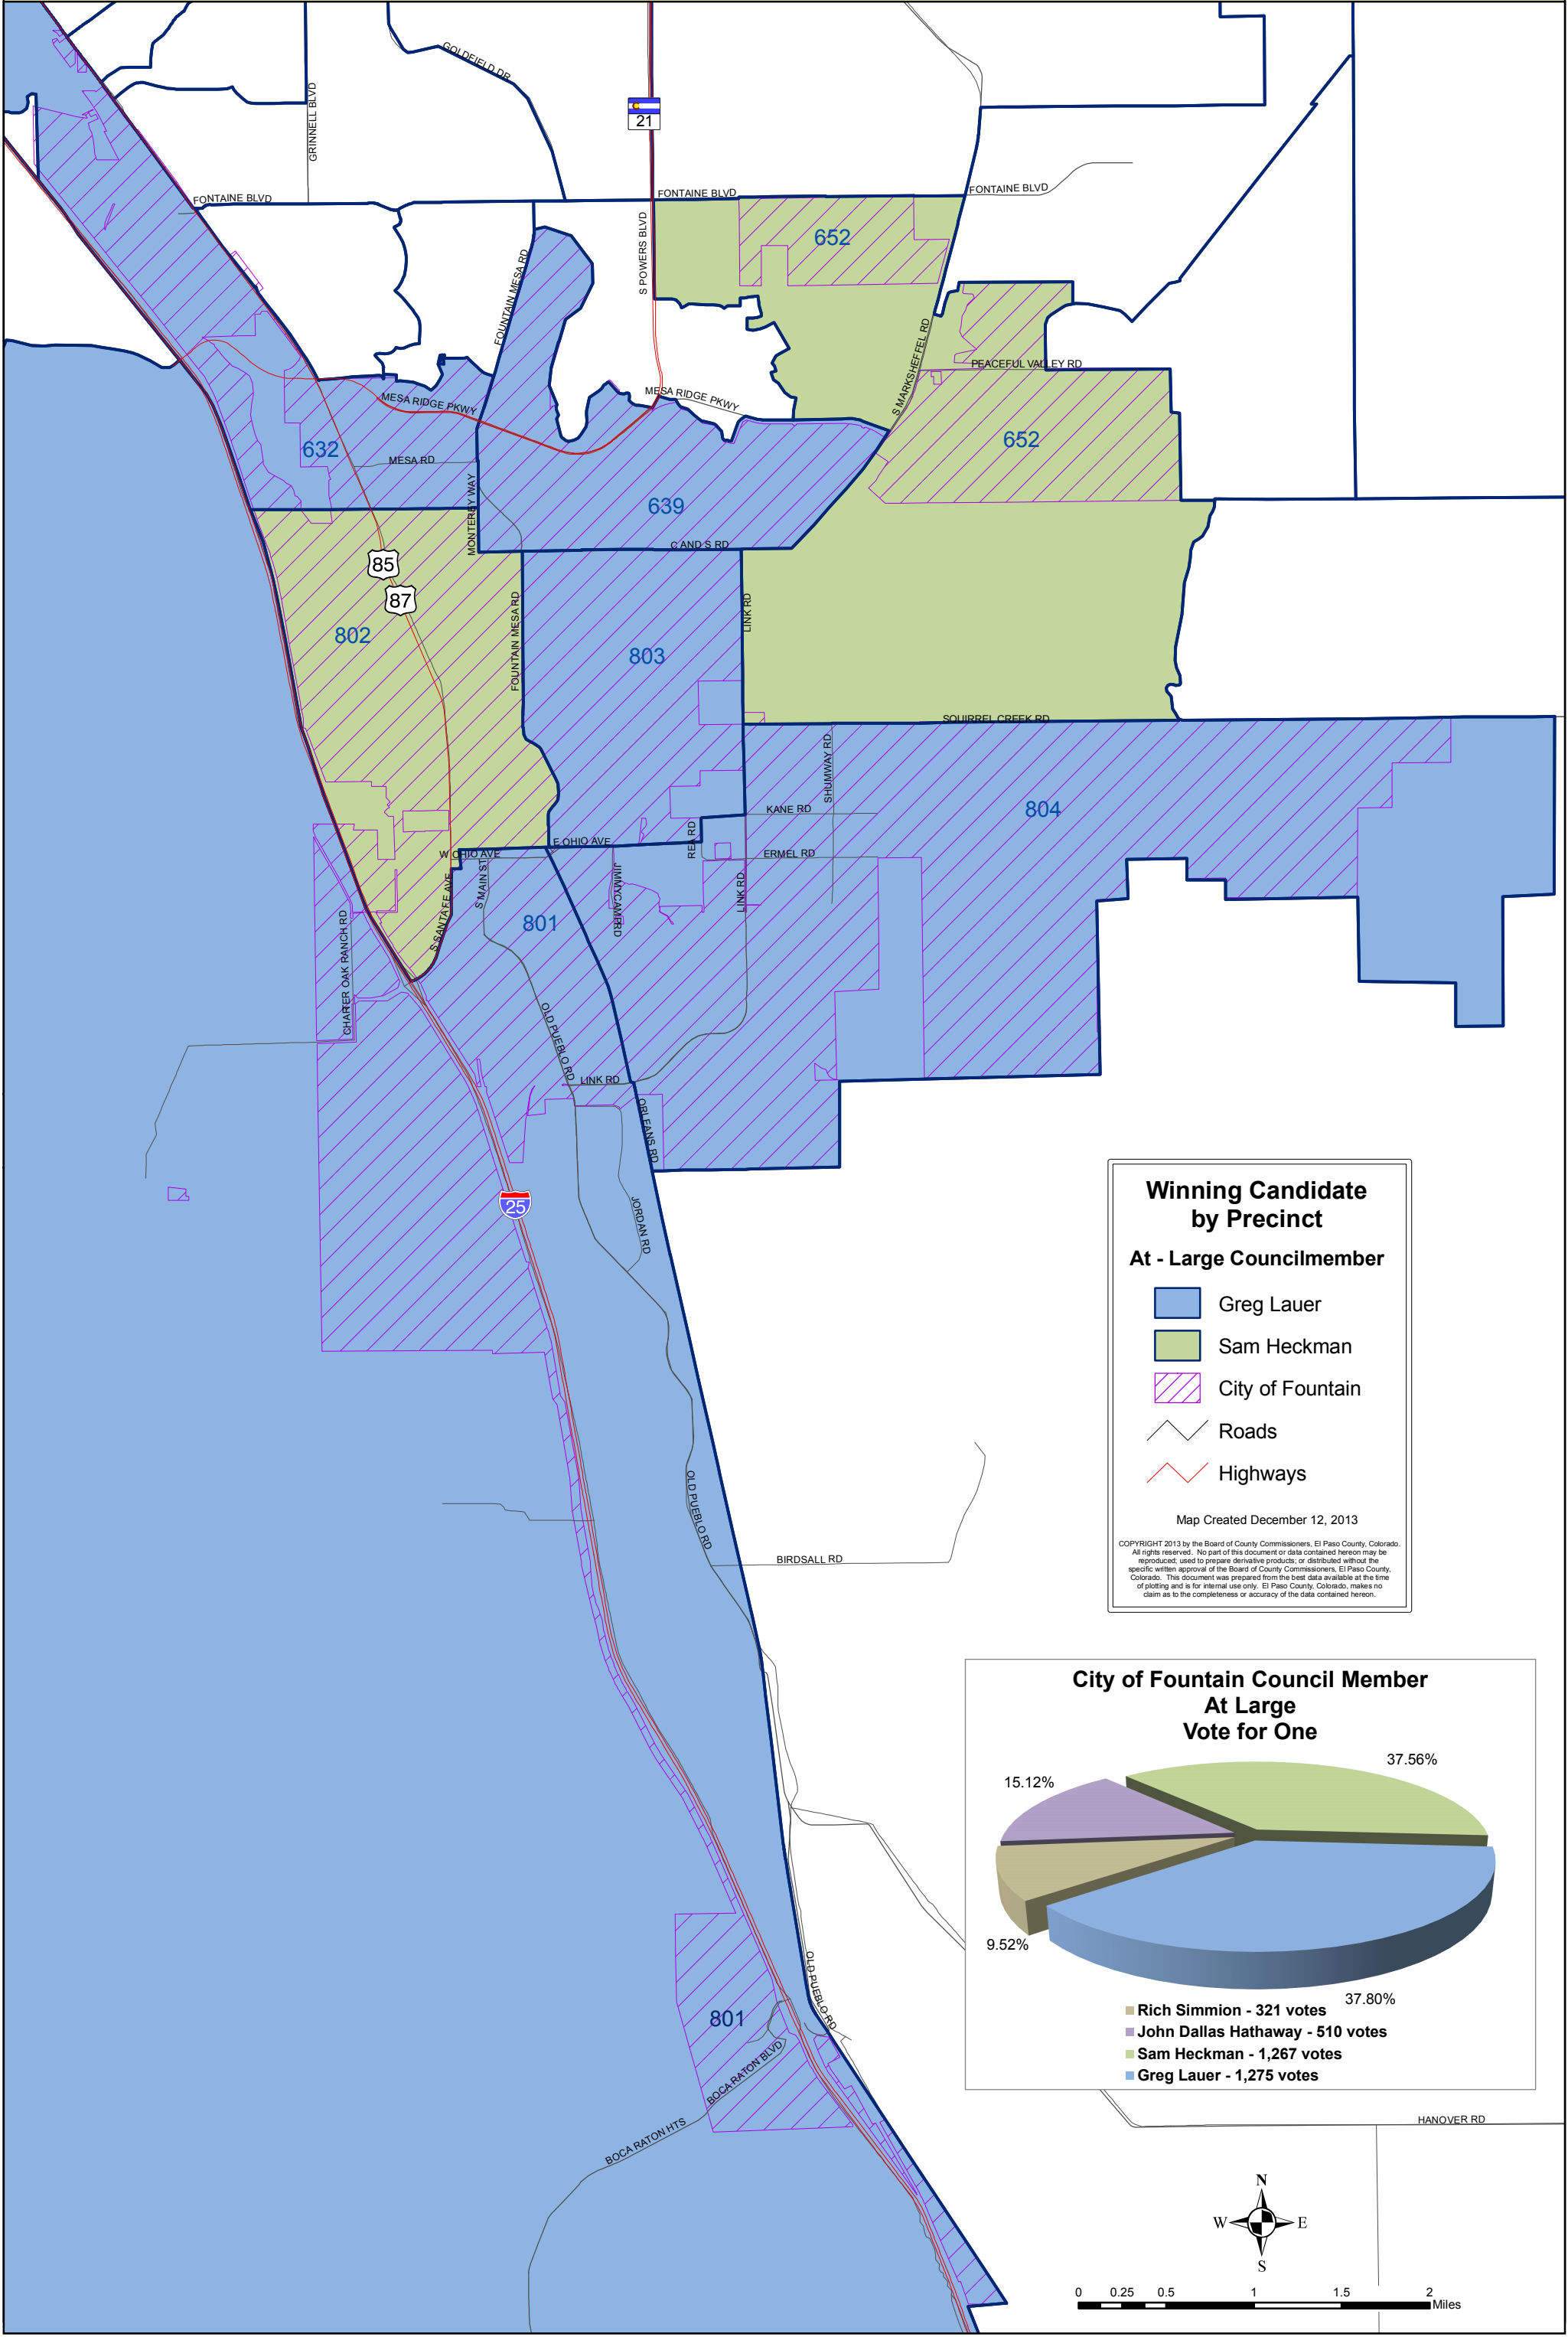

El Paso County Coordinated Election - November 5, 2013

City of Fountain - Councilmember, At-Large

Winning Candidate by Precinct
At - Large Councilmember

- Greg Lauer
- Sam Heckman
- City of Fountain
- Roads
- Highways

Map Created December 12, 2013

COPYRIGHT 2013 by the Board of County Commissioners, El Paso County, Colorado. All rights reserved. No part of this document or data contained hereon may be reproduced, used to prepare derivative products, or distributed without the specific written approval of the Board of County Commissioners, El Paso County, Colorado. This document was prepared from the best data available at the time of plotting and is for internal use only. El Paso County, Colorado, makes no claim as to the completeness or accuracy of the data contained hereon.