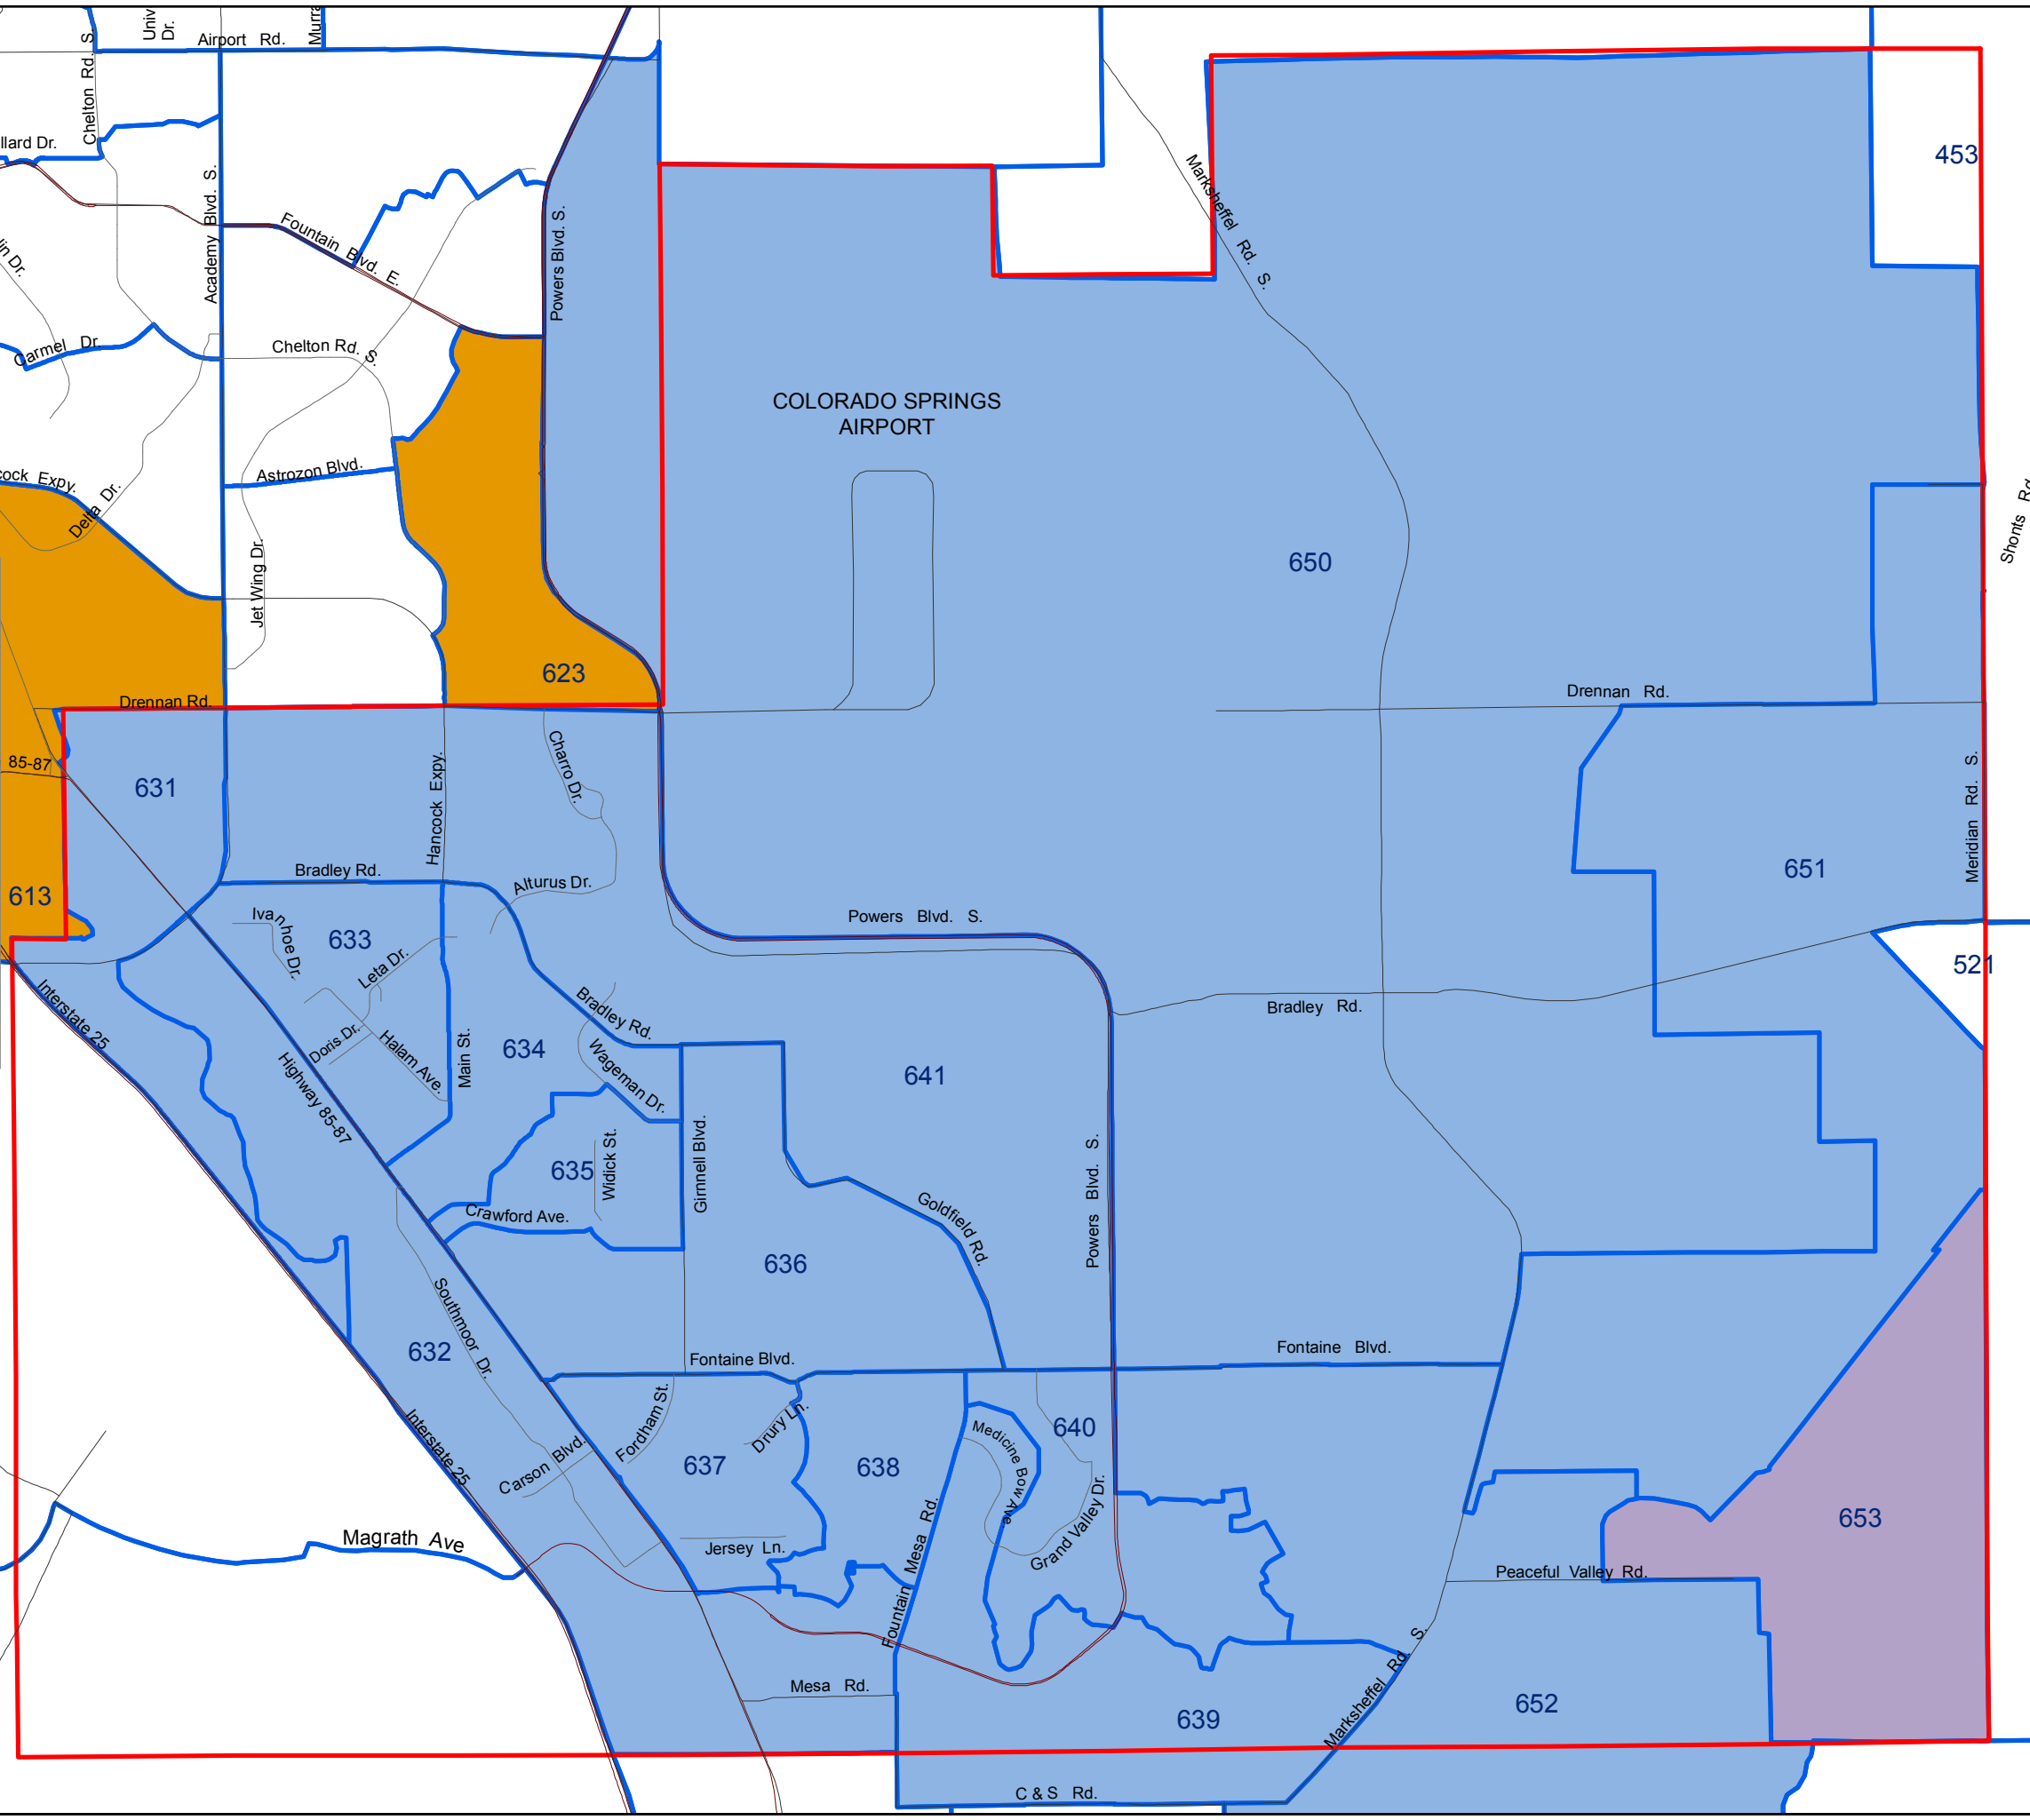

El Paso County Coordinated Election - November 5, 2013
Widefield School District 3 - Director, Four Year Term

Winning Candidate by Precinct SD 3 Director

- Theresa Watson
- Charron Schoenberger
- Tie
- SD 3 Boundary
- Roads
- Highways

Widefield School District 3 Director 4 Year Term Vote for Three

Map Created December 7, 2013