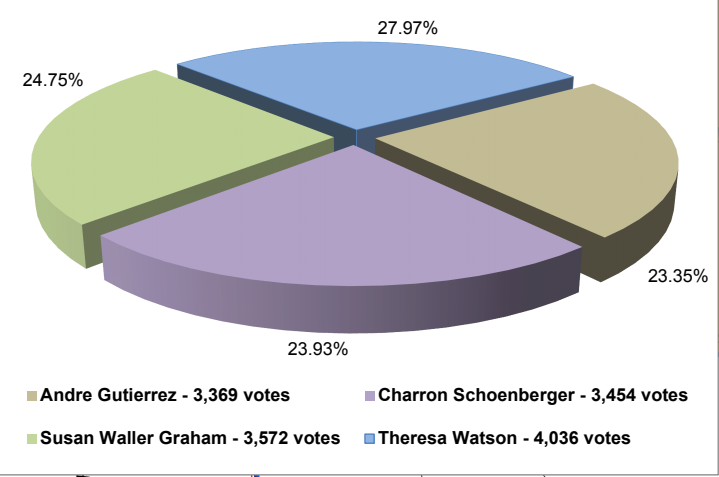

El Paso County Coordinated Election - November 5, 2013
Widefield School District 3 - Director, Four Year Term

Winning Candidate by Precinct SD 3 Director

- Theresa Watson
- Charron Schoenberger
- Tie
- SD 3 Boundary
- Roads
- Highways

Widefield School District 3 Director 4 Year Term Vote for Three

Map Created December 7, 2013