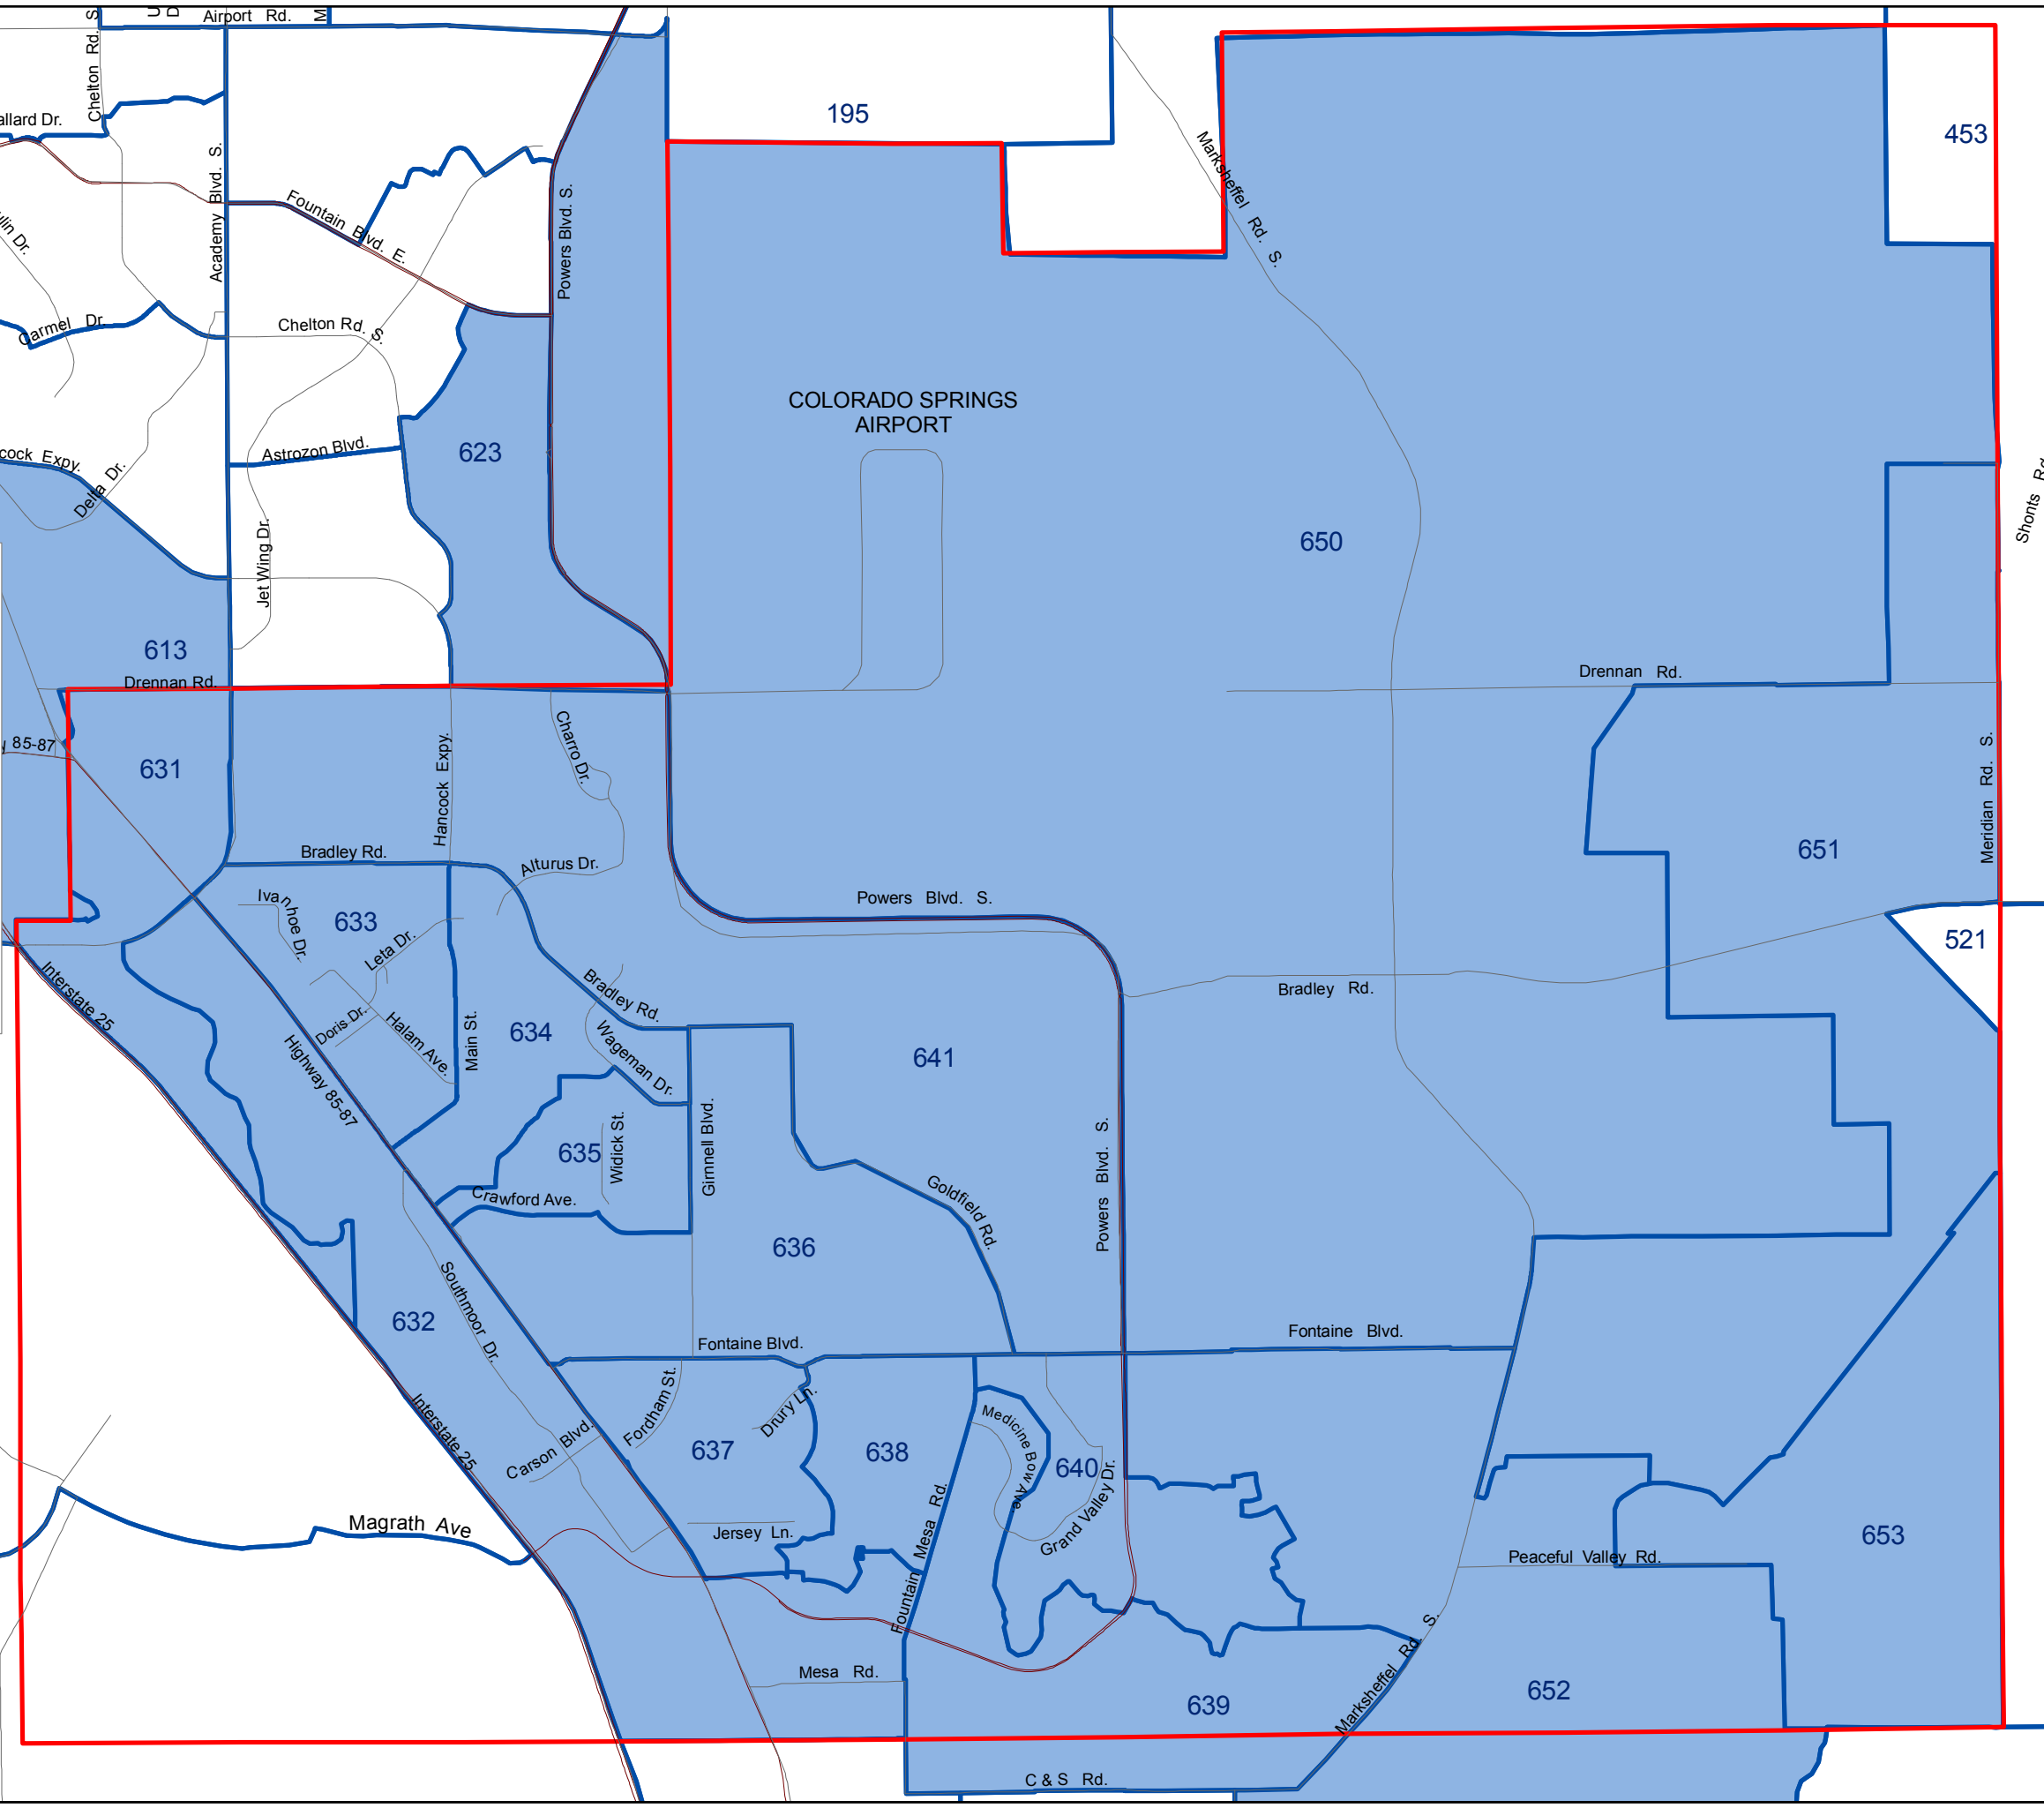

El Paso County Coordinated Election - November 5, 2013
Widefield School District 3 - Director, Two Year Term

Winning Candidate by Precinct
SD 3 Director

- Martin D. Kuhn
- SD 3 Boundary
- Roads
- Highways

Map Created December 16, 2013

COPYRIGHT 2013 by the Board of County Commissioners, El Paso County, Colorado. All rights reserved. No part of this document or data contained herein may be reproduced, used to prepare derivative products, or distributed without the specific written approval of the Board of County Commissioners, El Paso County, Colorado. This document was prepared from the best data available at the time of plotting and is for internal use only. El Paso County, Colorado, makes no claim as to the completeness or accuracy of the data contained herein.