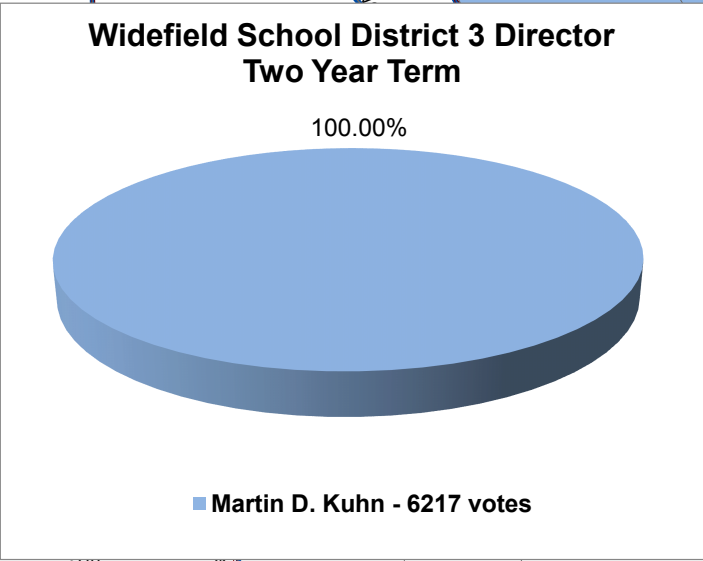

El Paso County Coordinated Election - November 5, 2013
Widefield School District 3 - Director, Two Year Term

Winning Candidate by Precinct
SD 3 Director

- Martin D. Kuhn
- SD 3 Boundary
- Roads
- Highways

Map Created December 16, 2013

COPYRIGHT 2013 by the Board of County Commissioners, El Paso County, Colorado. All rights reserved. No part of this document or data contained herein may be reproduced, used to prepare derivative products, or distributed without the specific written approval of the Board of County Commissioners, El Paso County, Colorado. This document was prepared from the best data available at the time of plotting and is for internal use only. El Paso County, Colorado, makes no claim as to the completeness or accuracy of the data contained herein.

Map Created December 7, 2013

COPYRIGHT 2013 by the Board of County Commissioners, El Paso County, Colorado. All rights reserved. No part of this document or data contained herein may be reproduced, used to prepare derivative products, or distributed without the specific written approval of the Board of County Commissioners, El Paso County, Colorado. This document was prepared from the best data available at the time of plotting and is for internal use only. El Paso County, Colorado, makes no claim as to the completeness or accuracy of the data contained herein.