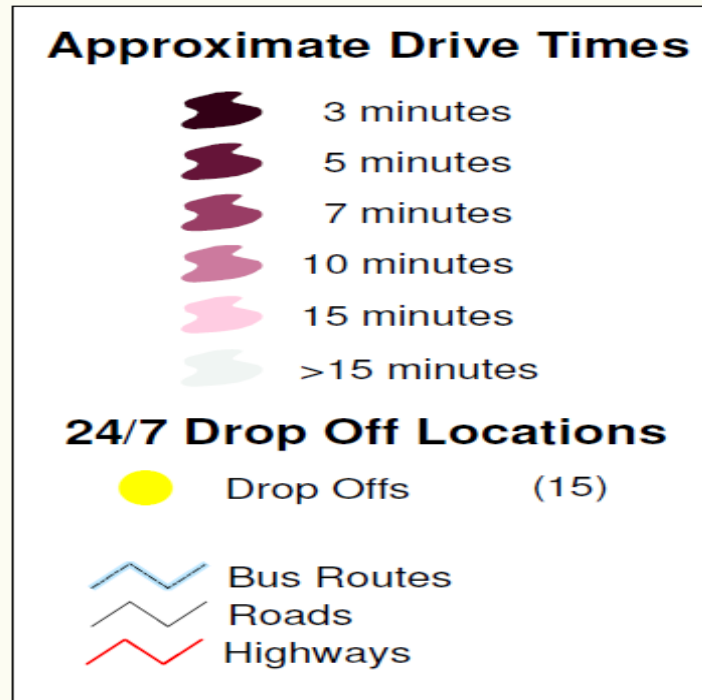

Mail Ballots Drop box locations

Drive Time	Voters	Percentage	Cumulative
0 - 3	61,046	15.66%	15.66%
3 - 5	139,906	35.89%	51.55%
5 - 7	110,354	28.31%	79.86%
7 - 10	53,970	13.85%	93.71%
10 - 15	19,056	4.89%	98.60%
> 15	5,460	1.40%	100.00%