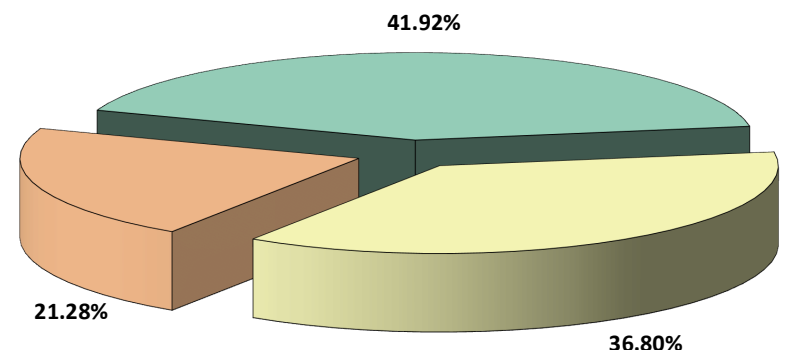

Widefield School District 3 Director - Four Year Term

November 3, 2015 Coordinated Election

Winning Candidate by Precinct

District 3 Director

- Sue Mitchell
- Jim Boudreau
- Tie
- District Boundary
- Highways

No votes were cast in Precincts 453, 521, 800 and 801

Map Created December 8, 2015

Widefield School District 3 Director (Vote for not more than Two)

Sue Mitchell - 3,896 votes
 Jim Boudreau - 3,420 votes

Kenneth Robinson - 1,978 votes

Please refer to Official Abstract for individual precinct results