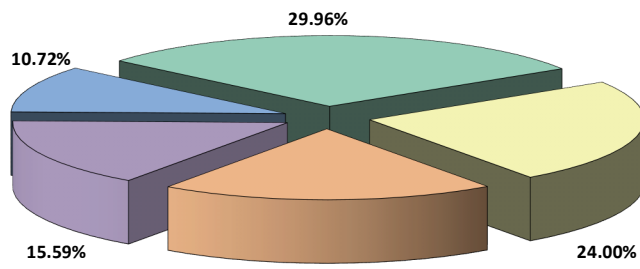

Miami Yoder School District JT60 Director - Four Year Term

November 3, 2015 Coordinated Election

EL PASO COUNTY

Winning Candidate by Precinct

District JT60 Director

Glenda Strouse

District Boundary

Highways

Roads

Map Created December 8, 2015

Miami Yoder School District JT60 Director (Vote for not more than Two)