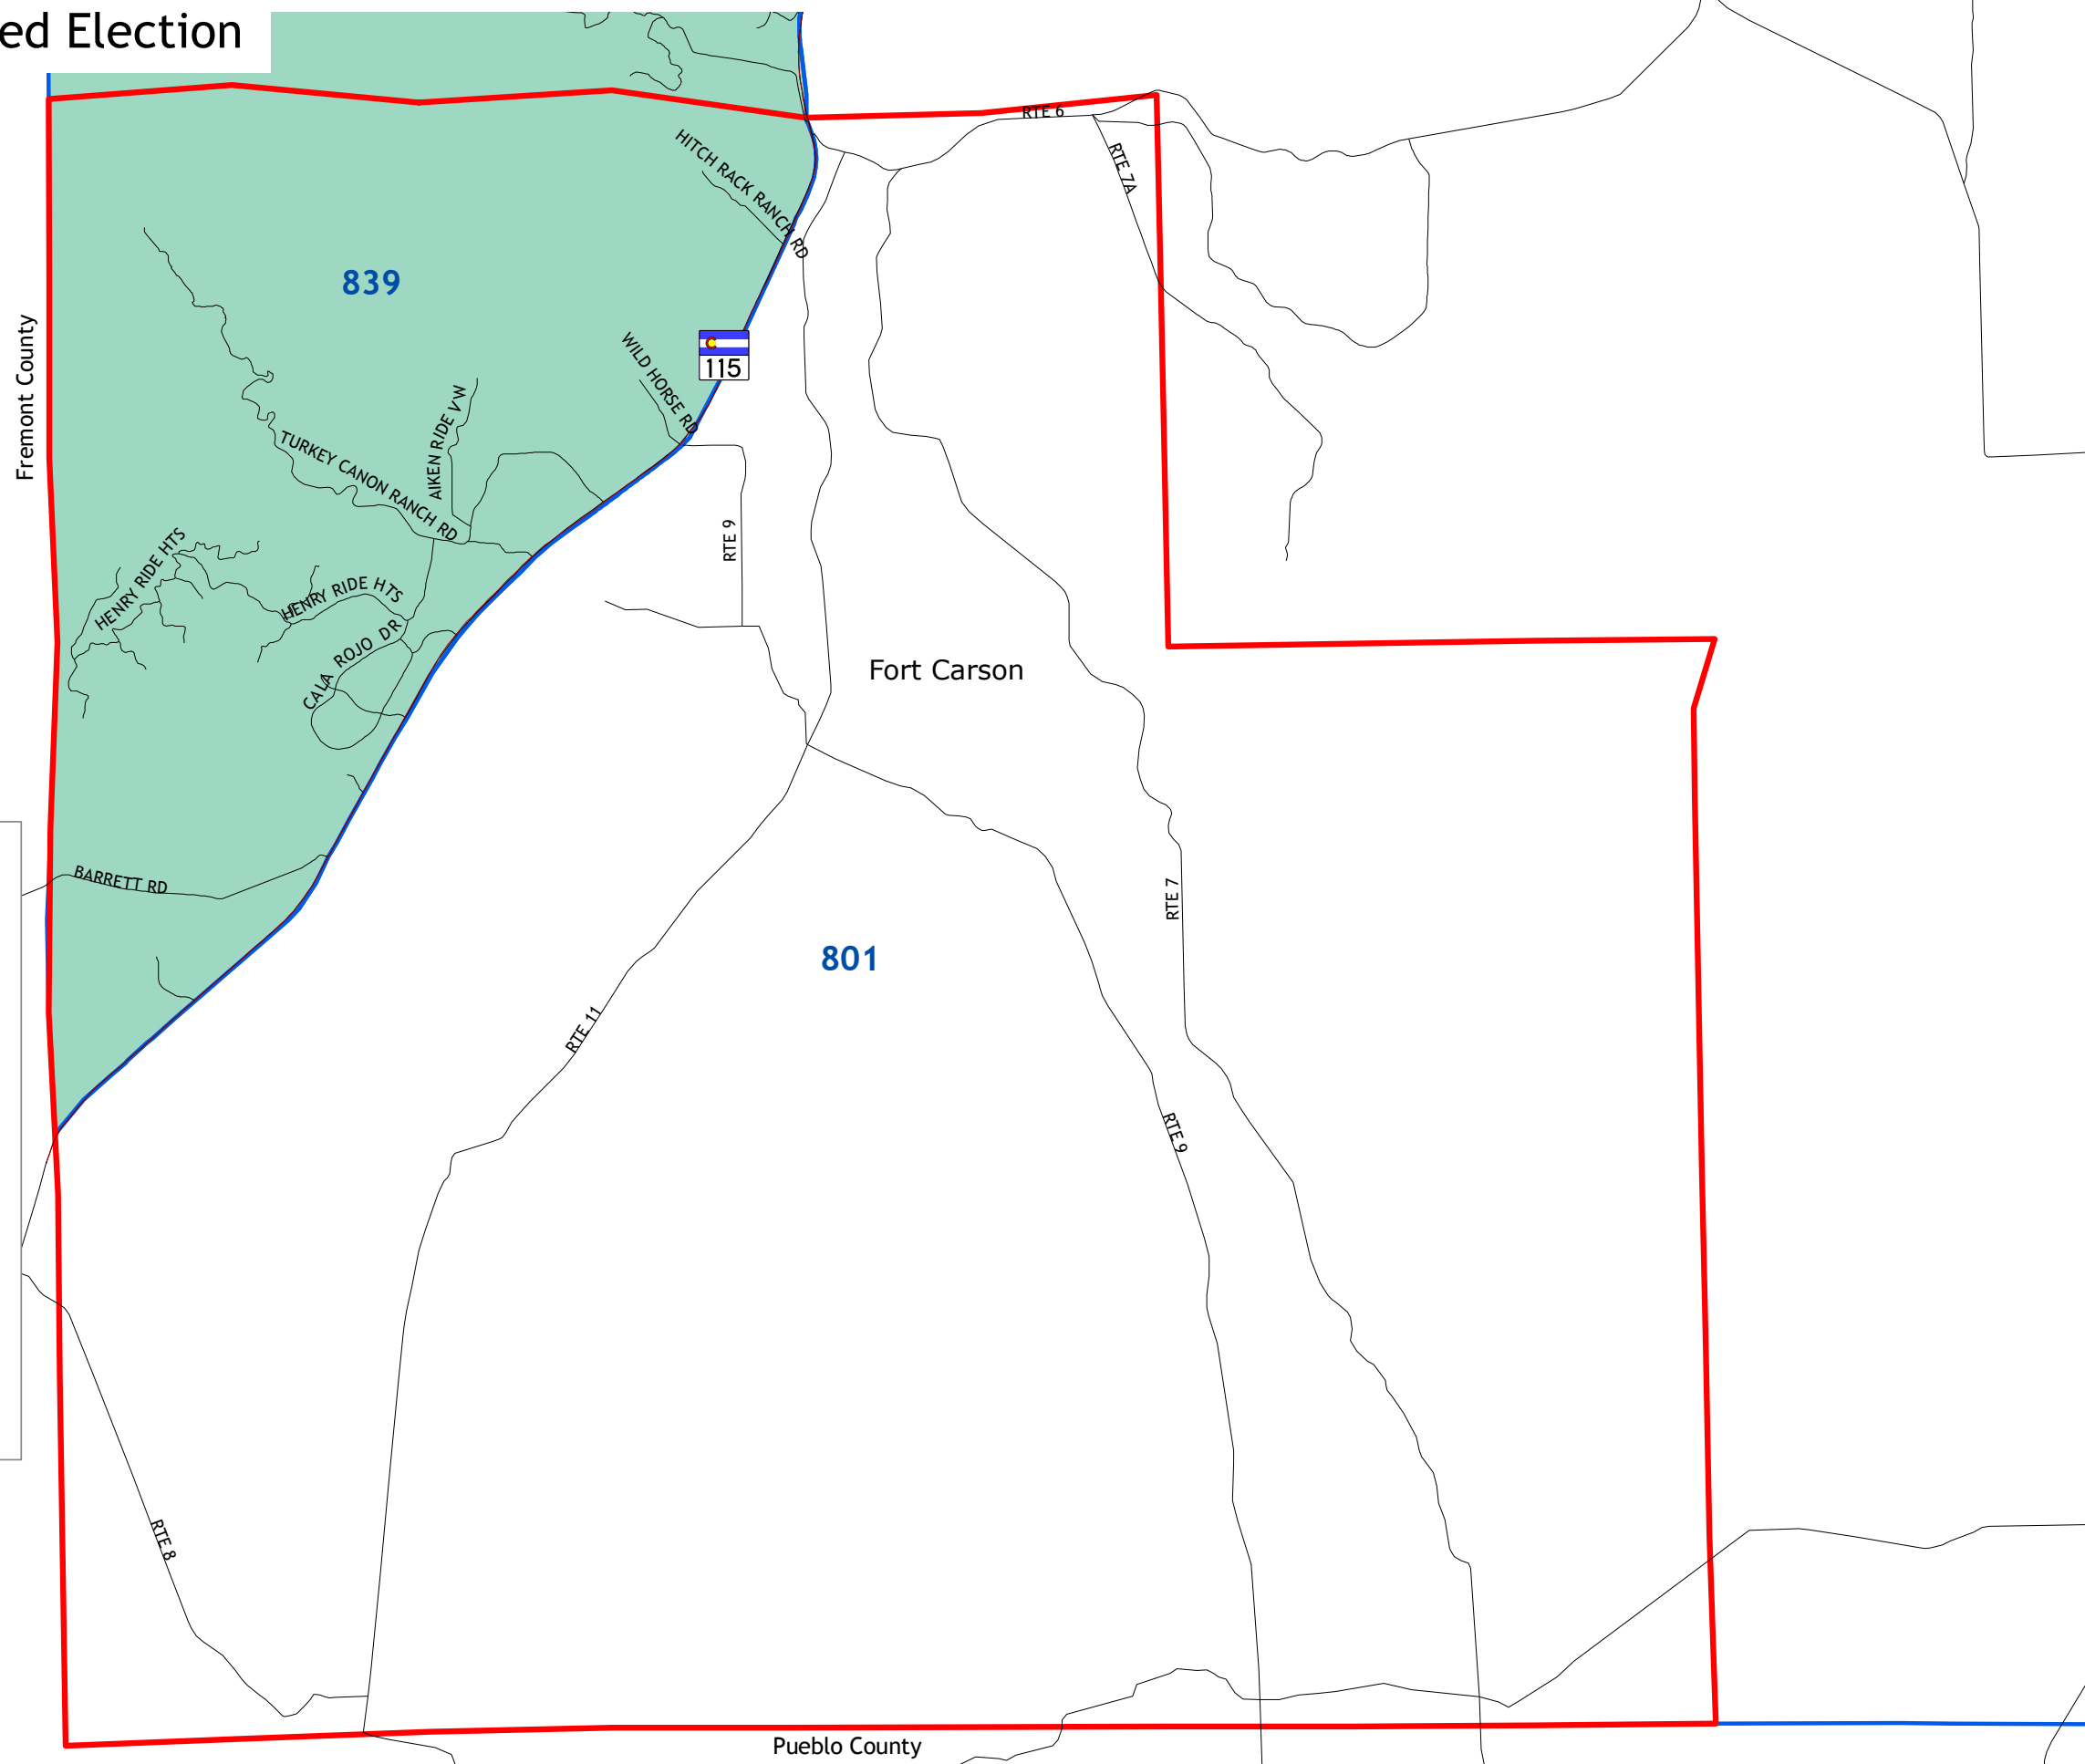

Fremont RE-2 School District Director - District F - Two Year Term

November 3, 2015 Coordinated Election

Winning Candidate by Precinct
District RE-2 Director

- Linda Schmidt
- District Boundary
- Roads
- Highways

No votes were cast in precinct 801

Map Created December 8, 2015

COPYRIGHT 2015 by the Board of County Commissioners, El Paso County, Colorado. All rights reserved. No part of this document or data contained herein may be reproduced, used to prepare derivative products, or distributed without the specific written approval of the Board of County Commissioners, El Paso County, Colorado. This document was prepared from the best data available at the time of plotting and is for internal use only. El Paso County, Colorado, makes no claim as to the completeness or accuracy of the data contained herein.