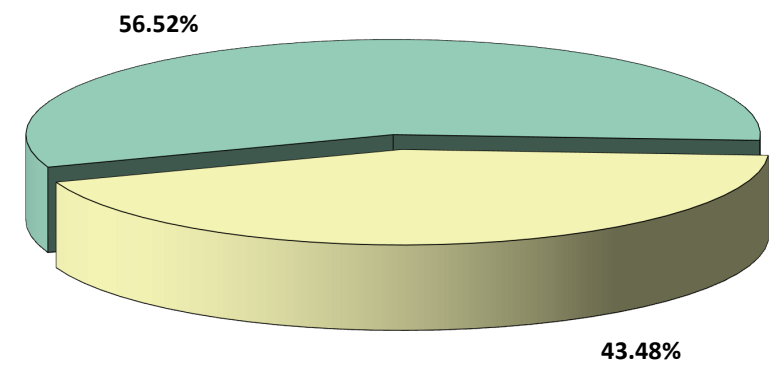

■ Linda Schmidt - 26 votes   ■ Susan Hilderbrand - 20 votes

Please refer to Official Abstract for individual precinct results