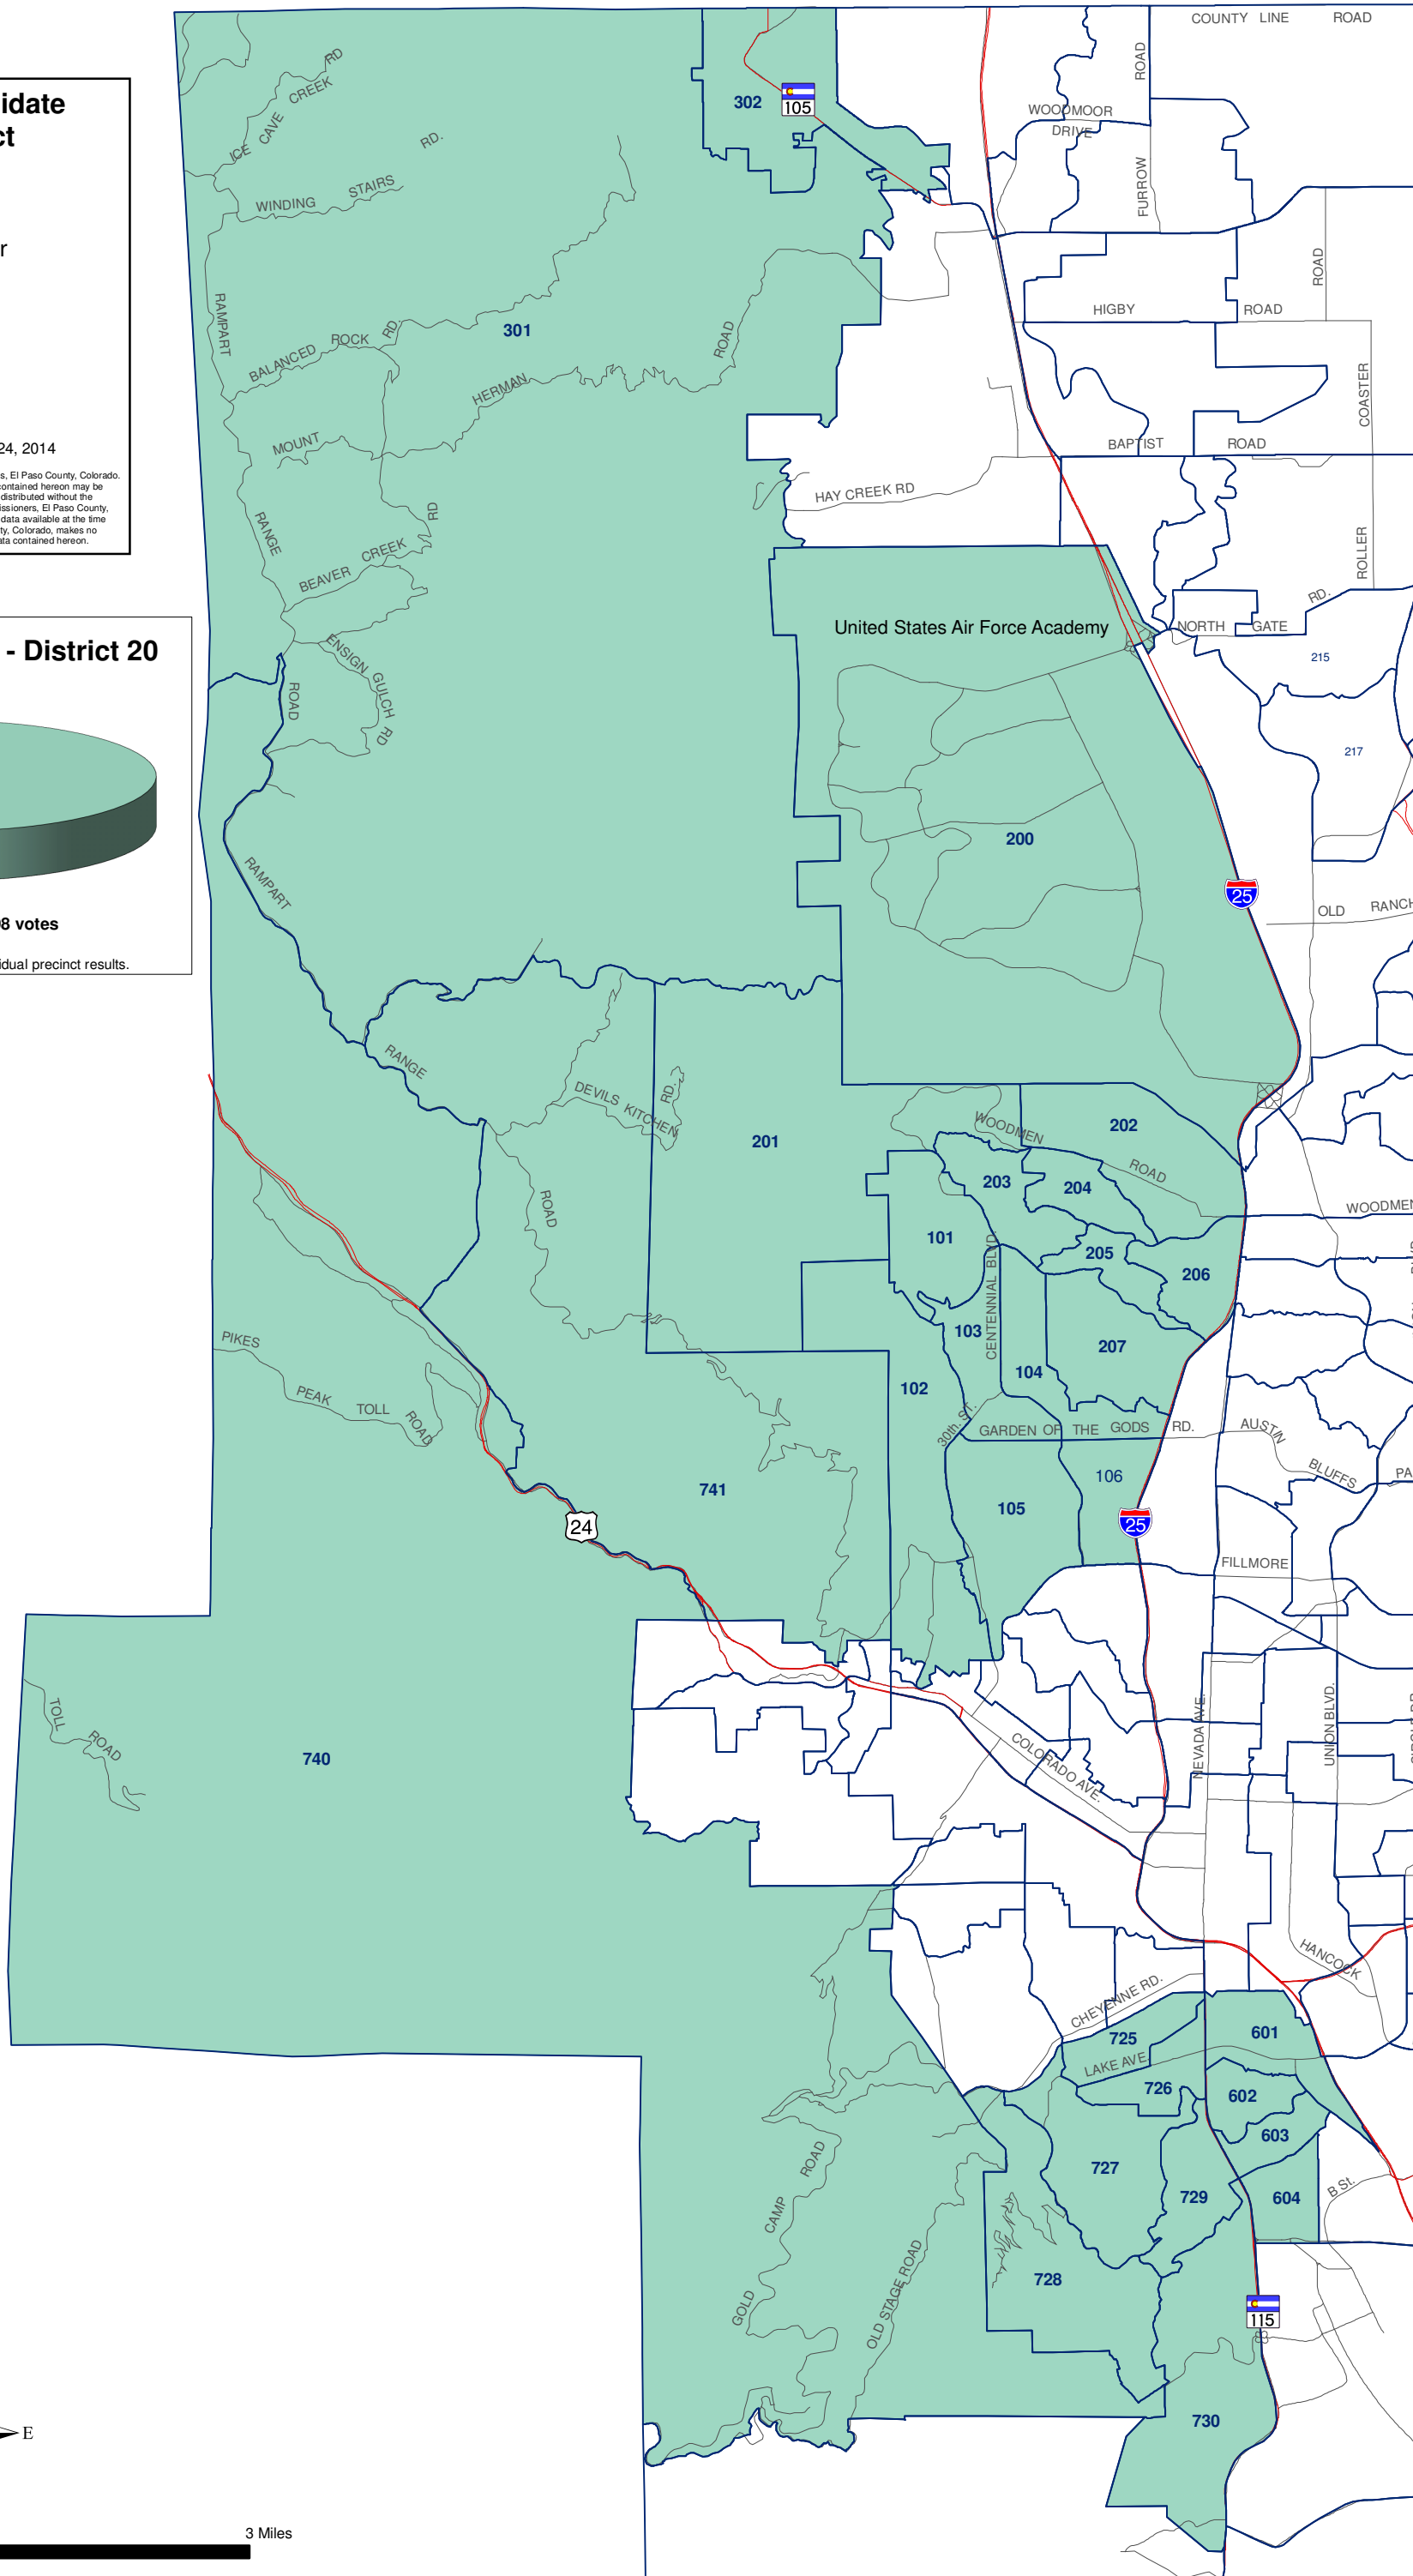

El Paso County General Election - November 4, 2014

State Representative District 20

Winning Candidate by Precinct

District 20

Terri Carver

Roads

Highways

Map Created November 24, 2014

State Representative - District 20

100.00%

Terri Carver - 23,098 votes

Please refer to Official Abstract for individual precinct results.

3 1.5 0 3 Miles